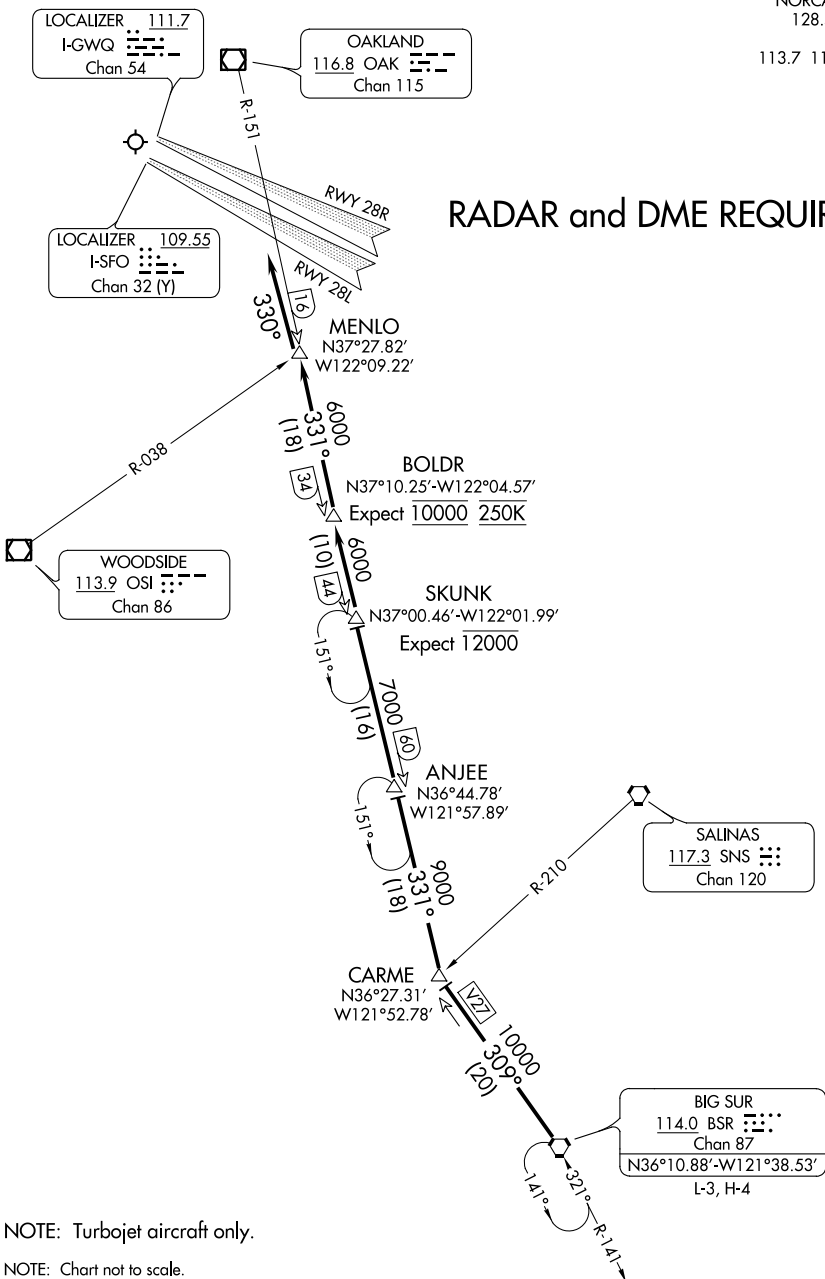

(BSR.BSR3) 17173

BIG SUR THREE ARRIVAL

AL-375 (FAA)

SAN FRANCISCO INTL (SFO)
SAN FRANCISCO, CALIFORNIA

OAKLAND CENTER
125.45 307.3
NORCAL APP CON
128.575 254.25
D-ATIS
113.7 115.8 118.85

RADAR and DME REQUIRED

NOTE: Turboprop aircraft only.

NOTE: Chart not to scale.

SW-2, 24 MAY 2018 to 21 JUN 2018

SW-2, 24 MAY 2018 to 21 JUN 2018

BIG SUR THREE ARRIVAL

(BSR.BSR3) 15SEP16

SAN FRANCISCO, CALIFORNIA
SAN FRANCISCO INTL (SFO)