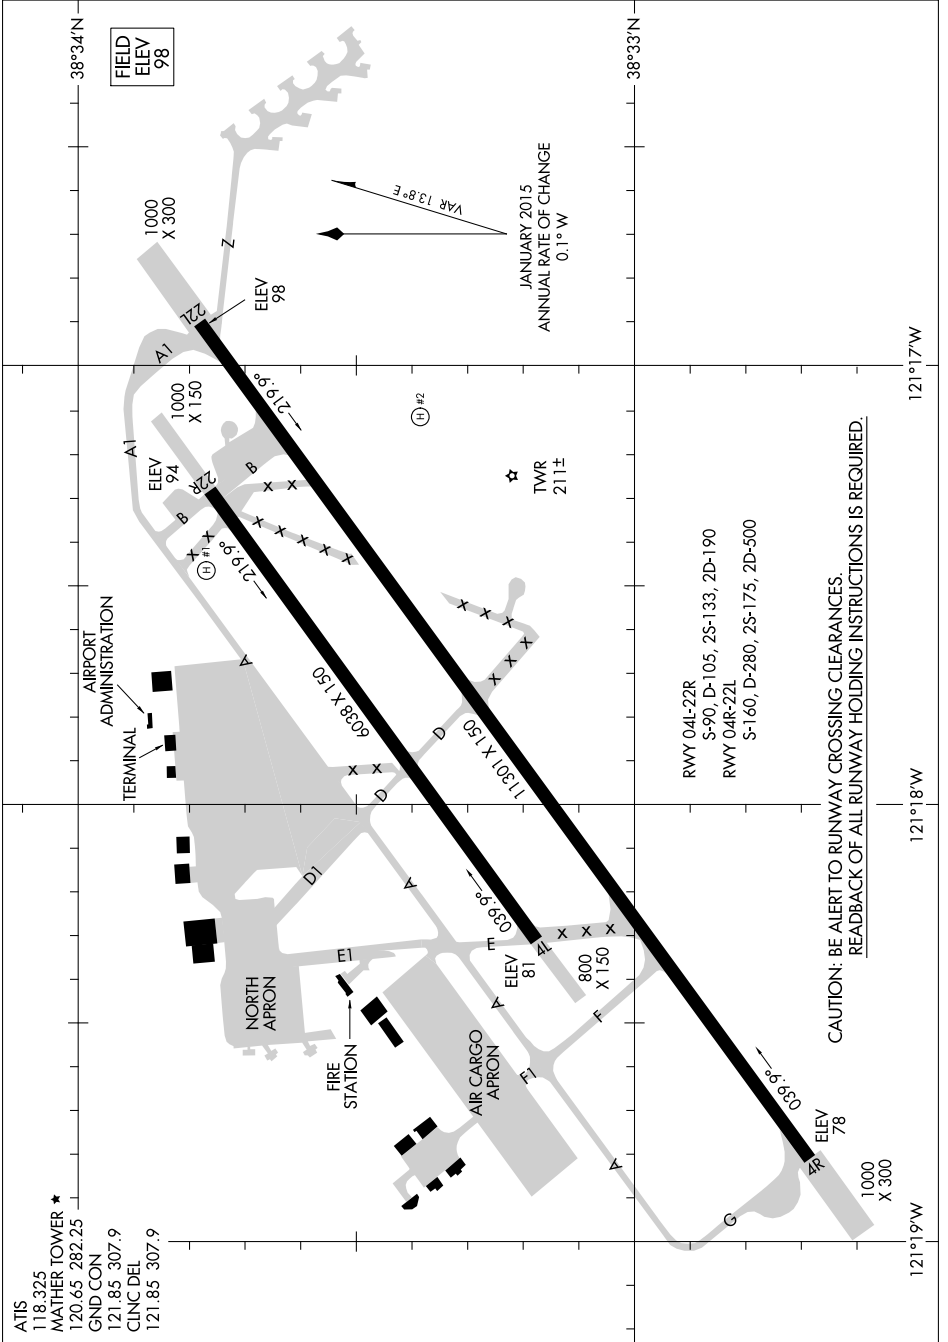

# AIRPORT DIAGRAM

AL-356 (FAA)

SACRAMENTO MATHER (MHR)  
SACRAMENTO, CALIFORNIA

SW-2, 24 MAY 2018 to 21 JUN 2018

SW-2, 24 MAY 2018 to 21 JUN 2018

# AIRPORT DIAGRAM

SACRAMENTO, CALIFORNIA  
SACRAMENTO MATHER (MHR)