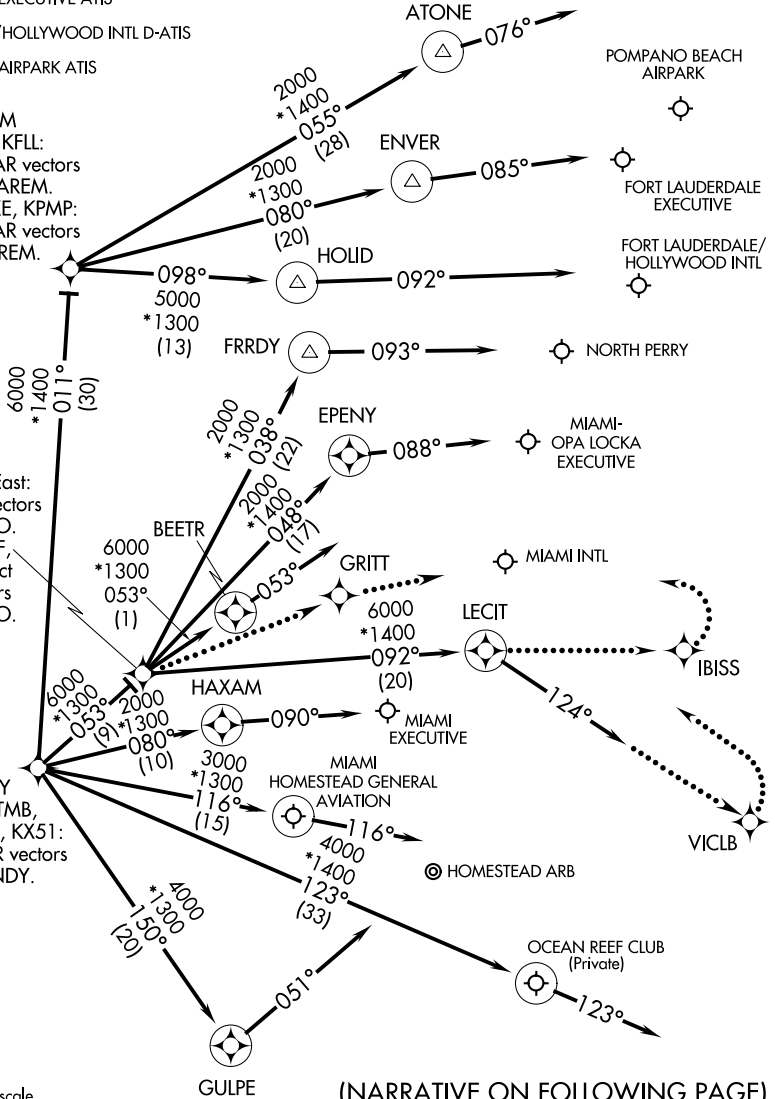

CURSO FIVE ARRIVAL (RNAV) Arrival Routes

MIAMI APP CON
124.85 322.3
MIAMI INTL D-ATIS
119.15
NORTH PERRY ATIS
135.475
MIAMI-OPA LOCKA EXECUTIVE ATIS
125.9
MIAMI EXECUTIVE ATIS
124.0
HOMESTEAD ARB ATIS
132.275 269.9
FORT LAUDERDALE EXECUTIVE ATIS
119.85
FORT LAUDERDALE/HOLLYWOOD INTL D-ATIS
135.0
POMPANO BEACH AIRPARK ATIS
120.55

NOTE: RADAR required.
NOTE: RNAV 1.
NOTE: DME/DME/IRU or GPS required.

JAREM
Landing KFL:
Expect RADAR vectors
prior to JAREM.
Landing KFXE, KPMP:
Expect RADAR vectors
after JAREM.

JODPO
KMIA Landing East:
Expect RADAR vectors
prior to JODPO.
Landing KOPF,
KHWO: Expect
RADAR vectors
prior to JODPO.

MNNDY
Landing KTMB,
KHST, K07FA, KX51:
Expect RADAR vectors
after MNNDY.

SE-3, 24 MAY 2018 to 21 JUN 2018

SE-3, 24 MAY 2018 to 21 JUN 2018

NOTE: Chart not to scale.

(NARRATIVE ON FOLLOWING PAGE)