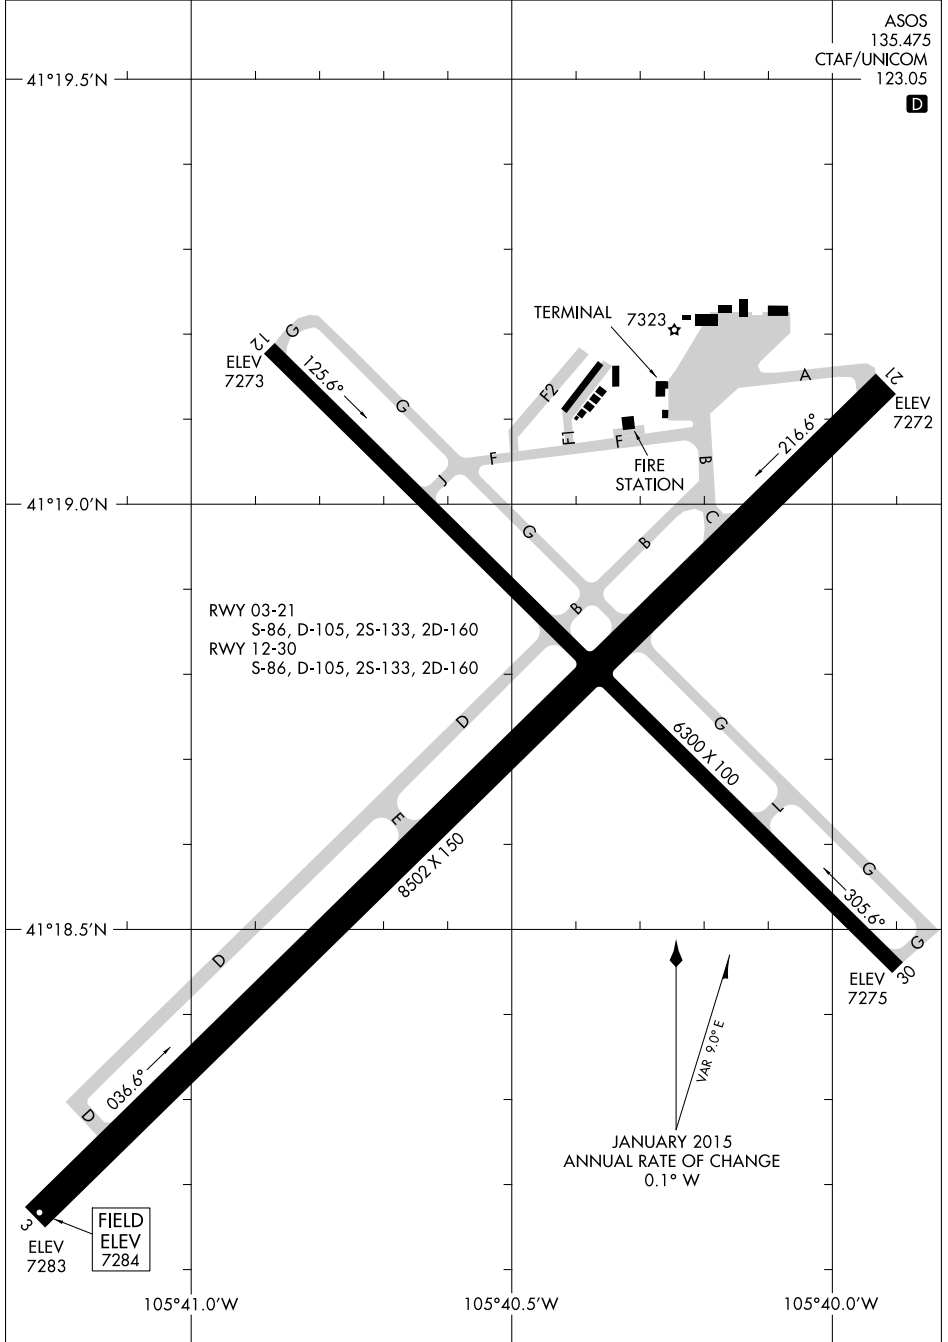

15064

AIRPORT DIAGRAM

AL-225 (FAA)

LARAMIE RGNL (LAR)
LARAMIE, WYOMING

ASOS
135.475
CTAF/UNICOM
123.05

D

NW-1, 24 MAY 2018 to 21 JUN 2018

NW-1, 24 MAY 2018 to 21 JUN 2018

AIRPORT DIAGRAM

15064

LARAMIE, WYOMING
LARAMIE RGNL (LAR)