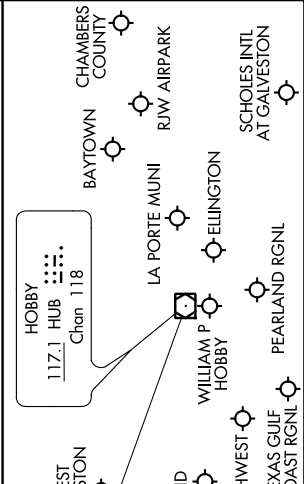

BLUBELL THREE ARRIVAL

HOUSTON, TEXAS

ARRIVAL ROUTE DESCRIPTION

ELLVR TRANSITION (ELLVR.BLUBL3): From over ELLVR INT via CLL R-334 to CLL VORTAC, then on CLL R-153 to BLUBL INT. Thence

COLLEGE STATION TRANSITION (CLL.BLUBL3): From over CLL VORTAC on CLL R-153 to BLUBL INT. Thence

LEONA TRANSITION (LOA.BLUBL3): From over LOA VORTAC on R-209 to CLL VORTAC, then on CLL R-153 to BLUBL INT. Thence

IILEXY TRANSITION (IILEXY.BLUBL3): From over IILEXY INT via CLL R-238 to CLL VORTAC, then on CLL R-153 to BLUBL INT. Thence

LLANO TRANSITION (LLO.BLUBL3): From over LLO VORTAC on LLO R-087 via CLL R-268 to CLL VORTAC, then on CLL R-153 to BLUBL INT. Thence

From over BLUBL INT on CLL R-153 to COWZZ INT, to SNDAY INT, to CHEWI INT. Expect vectors to final approach course at or prior to CHEWI INT.

SC-5, 24 MAY 2018 to 21 JUN 2018

SC-5, 24 MAY 2018 to 21 JUN 2018

BLUBELL THREE ARRIVAL

(BLUBL.BLUBL3) 29MAY14

HOUSTON, TEXAS