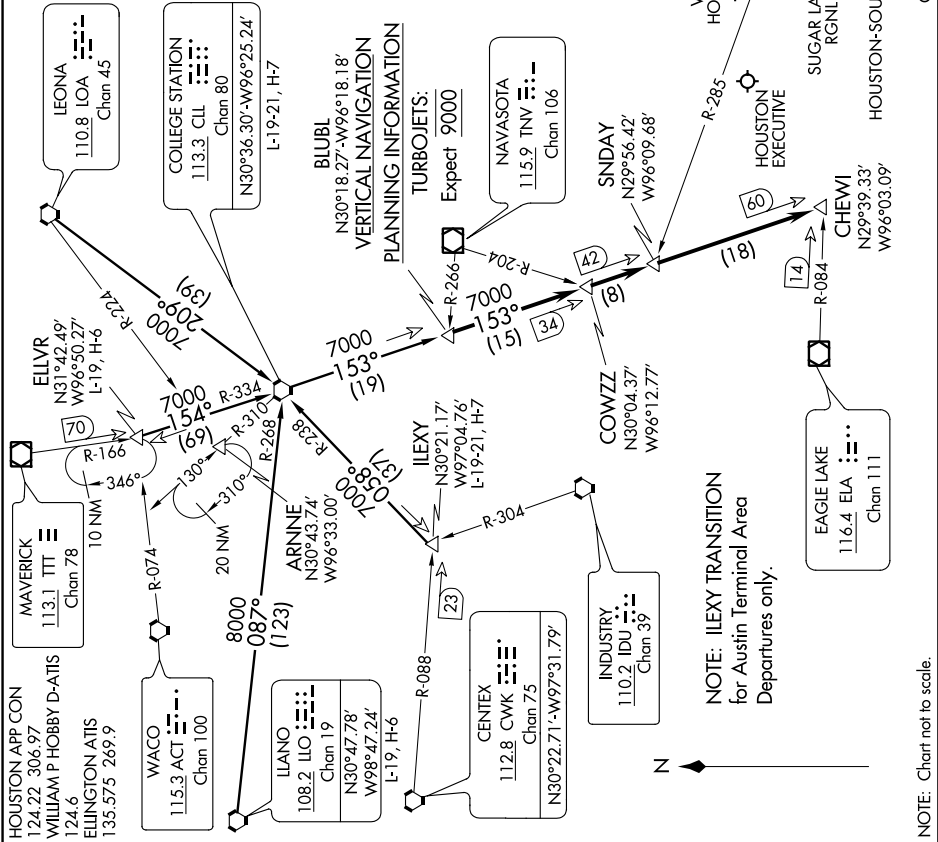

BLUBELL THREE ARRIVAL

HOUSTON, TEXAS

ARRIVAL ROUTE DESCRIPTION

ELLVR TRANSITION (ELLVR.BLUBL3): From over ELLVR INT via CLL R-334 to CLL VORTAC, then on CLL R-153 to BLUBL INT. Thence

COLLEGE STATION TRANSITION (CLL.BLUBL3): From over CLL VORTAC on CLL R-153 to BLUBL INT. Thence

LEONA TRANSITION (LOA.BLUBL3): From over LOA VORTAC on R-209 to CLL VORTAC, then on CLL R-153 to BLUBL INT. Thence

IILEXY TRANSITION (IILEXY.BLUBL3): From over IILEXY INT via CLL R-238 to CLL VORTAC, then on CLL R-153 to BLUBL INT. Thence

LLANO TRANSITION (LLO.BLUBL3): From over LLO VORTAC on LLO R-087 via CLL R-268 to CLL VORTAC, then on CLL R-153 to BLUBL INT. Thence

From over BLUBL INT on CLL R-153 to COWZZ INT, to SNDAY INT, to CHEWI INT. Expect vectors to final approach course at or prior to CHEWI INT.

SC-5, 24 MAY 2018 to 21 JUN 2018

SC-5, 24 MAY 2018 to 21 JUN 2018

BLUBELL THREE ARRIVAL

(BLUBL.BLUBL3) 29MAY14

HOUSTON, TEXAS