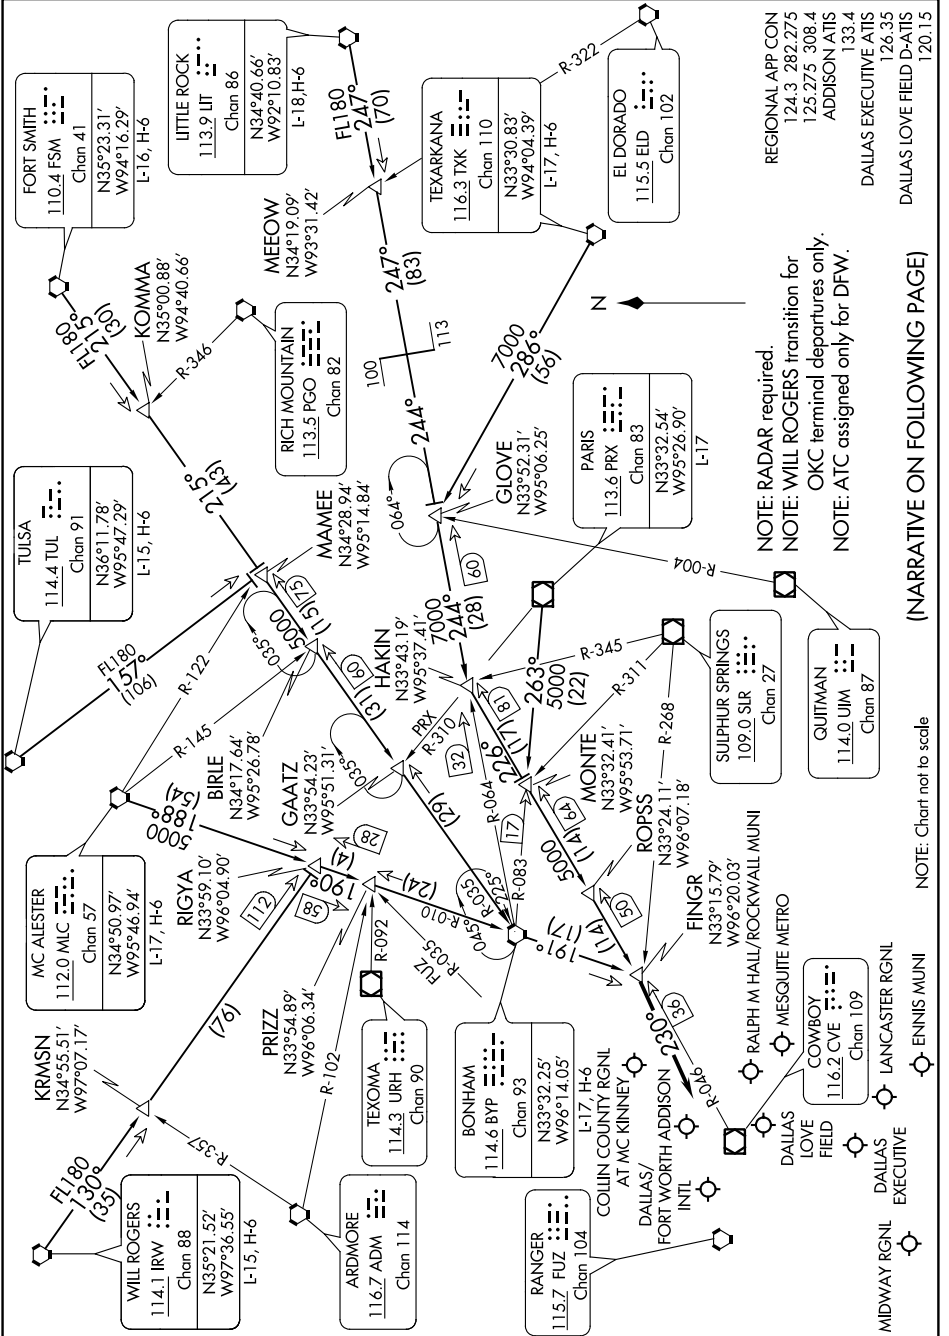

FINGR FIVE ARRIVAL

DALLAS-FT. WORTH, TEXAS

SC-2, 24 MAY 2018 to 21 JUN 2018

REGIONAL APP CON
124.3 282.275
125.275 308.4
ADDITION ATIS
133.4
DALLAS EXECUTIVE ATIS
126.35
DALLAS LOVE FIELD D-ATIS
120.15

NOTE: RADAR required.
NOTE: WILL ROGERS transition for
OKC terminal departures only.
NOTE: ATC assigned only for DFW.

(NARRATIVE ON FOLLOWING PAGE)

SC-2, 24 MAY 2018 to 21 JUN 2018

FINGR FIVE ARRIVAL

DALLAS-FT. WORTH, TEXAS