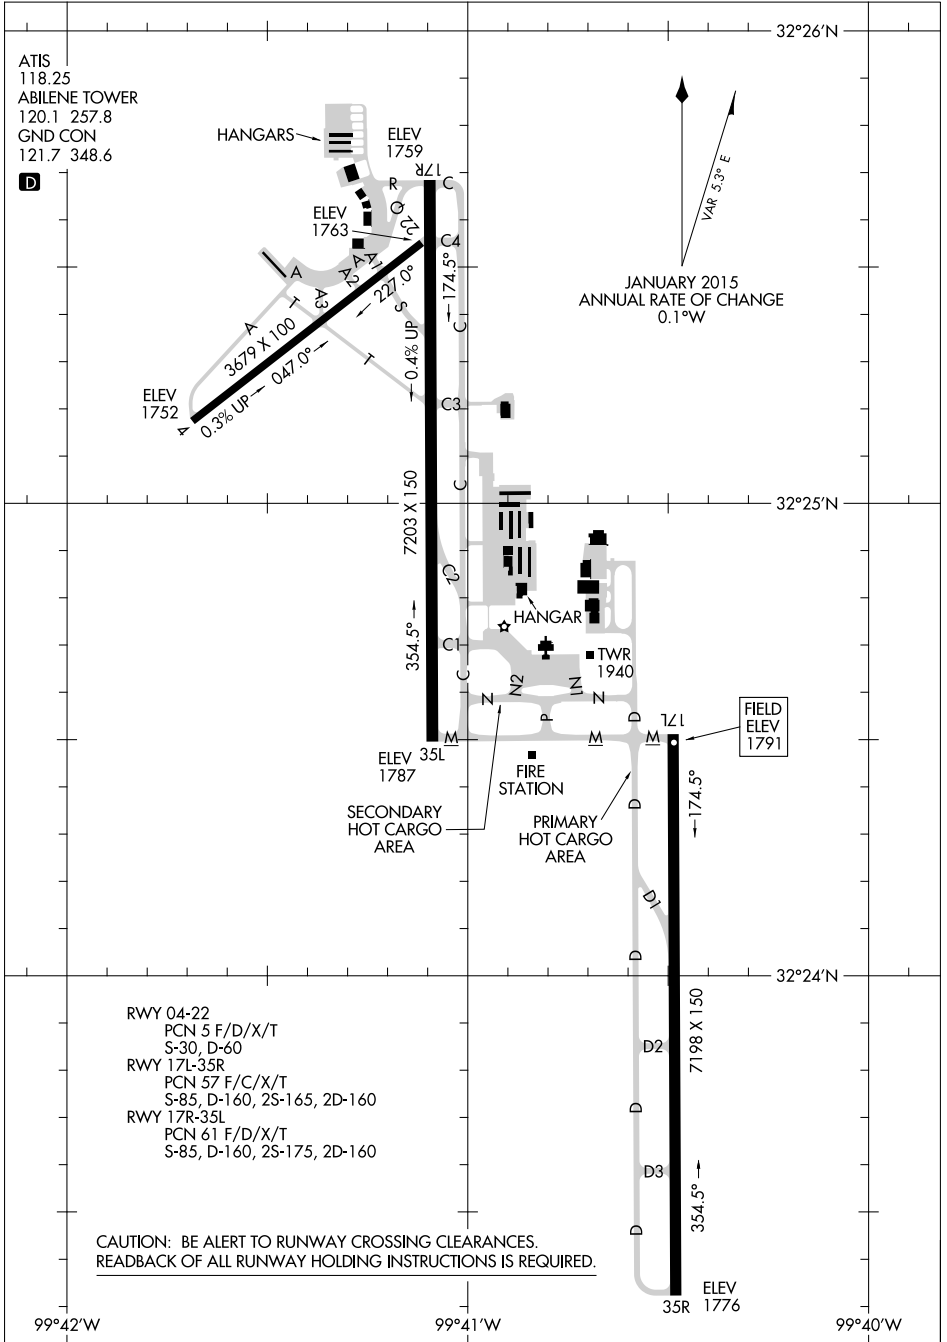

AIRPORT DIAGRAM

ABILENE RGNL (ABI)
ABILENE, TEXAS

AL-1 (FAA)

SC-2, 24 MAY 2018 to 21 JUN 2018

SC-2, 24 MAY 2018 to 21 JUN 2018

AIRPORT DIAGRAM

ABILENE, TEXAS
ABILENE RGNL (ABI)