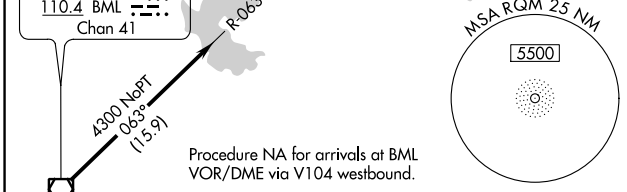

NDB RQM <b>221</b>	APP CRS <b>065°</b>	Rwy Idg TDZE Apt Elev	<b>N/A</b> <b>N/A</b> <b>1825</b>
-----------------------	------------------------	-----------------------------	---

**NDB-A**  
STEVEN A BEAN MUNI (8B/)

▼ Obtain local altimeter setting on CTAF; when not received, use Berlin altimeter setting.
 
▲ NA MISSED APPROACH: Climbing right turn to 5100 direct RQM NDB and hold, continue climb-in-hold to 5100.

AWOS-3PT <b>118.00</b>	BOSTON CENTER <b>124.25 290.5</b>	UNICOM <b>122.8 (CTAF) 0</b>
---------------------------	--------------------------------------	---------------------------------

CATEGORY	A	B	C	D	
CIRCLING	2520-1	695 (700-1)	NA		
BERLIN ALTIMETER SETTING MINIMUMS					
CIRCLING	2700-1 875 (900-1)	2700-1¼ 875 (900-1¼)	NA		
FAF to MAP 5 NM					
Knots	60	90	120	150	180
Min:Sec	5:00	3:20	2:30	2:00	1:40