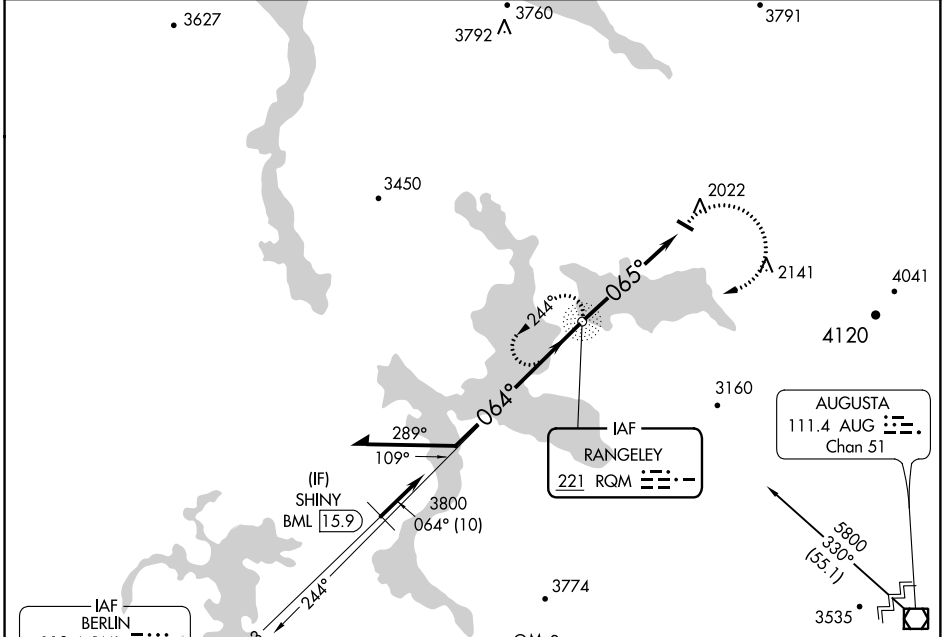

NDB RQM <b>221</b>	APP CRS <b>065°</b>	Rwy Idg TDZE Apt Elev	<b>N/A</b> <b>N/A</b> <b>1825</b>
-----------------------	------------------------	-----------------------------	---

**NDB-A**  
STEVEN A BEAN MUNI (8B/)

▼ Obtain local altimeter setting on CTAF; when not received, use Berlin altimeter setting.
 
▲ NA MISSED APPROACH: Climbing right turn to 5100 direct RQM NDB and hold, continue climb-in-hold to 5100.

AWOS-3PT <b>118.00</b>	BOSTON CENTER <b>124.25 290.5</b>	UNICOM <b>122.8 (CTAF) 0</b>
---------------------------	--------------------------------------	---------------------------------

CATEGORY	A	B	C	D	
CIRCLING	2520-1	695 (700-1)	NA		
BERLIN ALTIMETER SETTING MINIMUMS					
CIRCLING	2700-1 875 (900-1)	2700-1¼ 875 (900-1¼)	NA		
FAF to MAP 5 NM					
Knots	60	90	120	150	180
Min:Sec	5:00	3:20	2:30	2:00	1:40

NE-1, 26 APR 2018 to 24 MAY 2018

NE-1, 26 APR 2018 to 24 MAY 2018