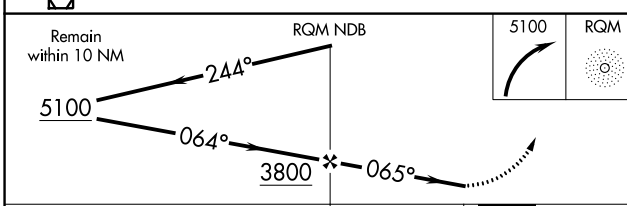

NDB RQM <b>221</b>	APP CRS <b>065°</b>	Rwy Idg TDZE Apt Elev	<b>N/A</b> <b>N/A</b> <b>1825</b>
-----------------------	------------------------	-----------------------------	---

**NDB-A**  
STEVEN A BEAN MUNI (8B/)

▼ Obtain local altimeter setting on CTAF; when not received, use Berlin altimeter setting.
 
▲ NA MISSED APPROACH: Climbing right turn to 5100 direct RQM NDB and hold, continue climb-in-hold to 5100.

AWOS-3PT <b>118.00</b>	BOSTON CENTER <b>124.25 290.5</b>	UNICOM <b>122.8 (CTAF) 0</b>
---------------------------	--------------------------------------	---------------------------------

CATEGORY	A	B	C	D	
CIRCLING	2520-1	695 (700-1)	NA		
BERLIN ALTIMETER SETTING MINIMUMS					
CIRCLING	2700-1 875 (900-1)	2700-1¼ 875 (900-1¼)	NA		
FAF to MAP 5 NM					
Knots	60	90	120	150	180
Min:Sec	5:00	3:20	2:30	2:00	1:40