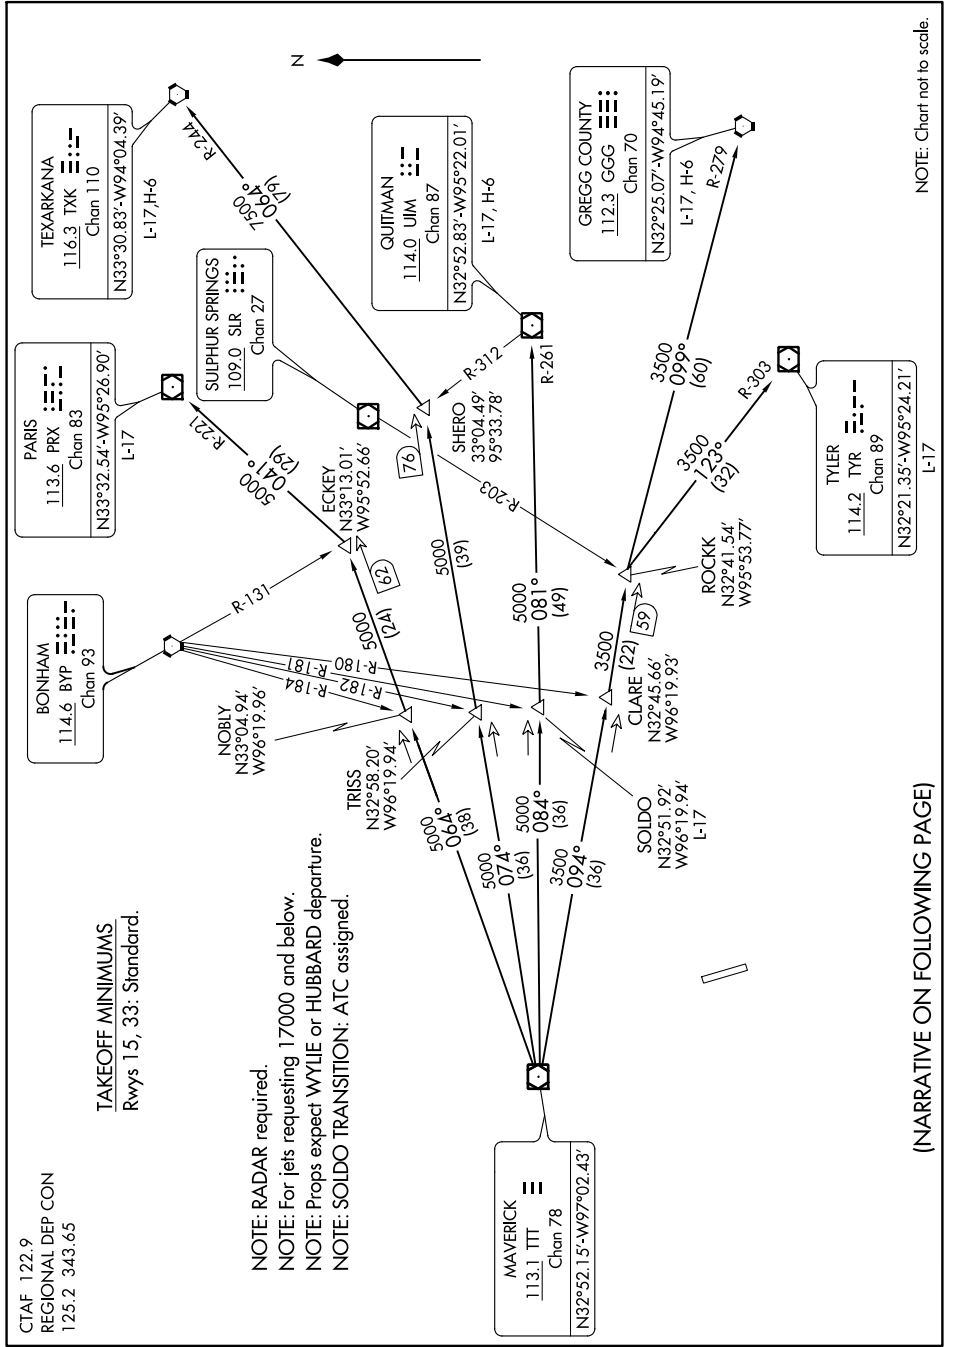

SC-2. 26 APR 2018 to 24 MAY 2018

CTAF 122.9
REGIONAL DEP CON
125.2 343.65

TAKEOFF MINIMUMS
Rwys 15, 33: Standard.

NOTE: RADAR required.
NOTE: For jets requesting 17000 and below.
NOTE: Props expect WYLIE or HUBBARD departure.
NOTE: SOLDLO TRANSITION: ATC assigned.

NOTE: Chart not to scale.

(NARRATIVE ON FOLLOWING PAGE)

SC-2. 26 APR 2018 to 24 MAY 2018