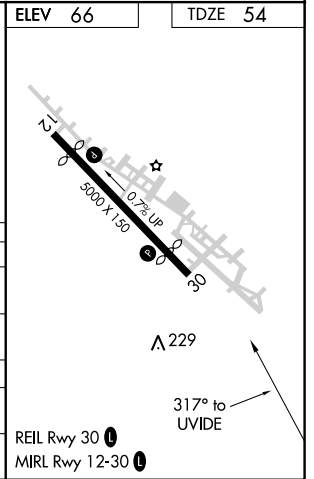

APP CRS 317°	Rwy Idg 4238
	TDZE 54
	Apt Elev 66

RNAV (GPS) Y RWY 30

HALF MOON BAY (HAF)

▽ Circling NA east of Rwy 12/30.
▲ DME/DME RNP-0.3 NA.
 When local altimeter setting not received, use San Francisco Intl altimeter setting.
 VDP NA when using San Francisco Intl altimeter setting.

MISSED APPROACH: Climbing left turn to 6000 direct TAILS and hold, continue climb-in-hold to 6000.

AWOS 127.275	NORCAL APP CON 135.1 307.2	UNICOM 122.8 (CTAF) 0
------------------------	--------------------------------------	---------------------------------