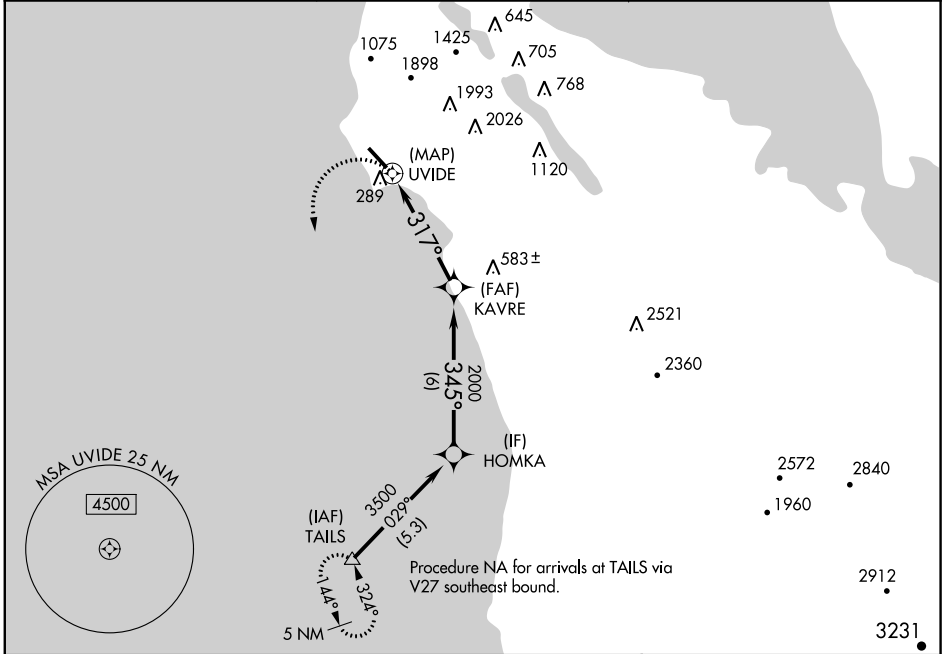

APP CRS 317°	Rwy Idg 4238
	TDZE 54
	Apt Elev 66

RNAV (GPS) Y RWY 30

HALF MOON BAY (HAF)

▽ Circling NA east of Rwy 12/30.
▲ DME/DME RNP-0.3 NA.
 When local altimeter setting not received, use San Francisco Intl altimeter setting.
 VDP NA when using San Francisco Intl altimeter setting.

MISSED APPROACH: Climbing left turn to 6000 direct TAILS and hold, continue climb-in-hold to 6000.

AWOS 127.275	NORCAL APP CON 135.1 307.2	UNICOM 122.8 (CTAF) 0
------------------------	--------------------------------------	---------------------------------

CATEGORY	A	B	C	D
LNAV MDA	800-1 746 (800-1)	800-1¼ 746 (800-1¼)		NA
CIRCLING	800-1 734 (800-1)	800-1¼ 734 (800-1¼)		NA
SAN FRANCISCO ALTIMETER SETTING MINIMUMS				
LNAV MDA	840-1 786 (800-1)	840-1¼ 786 (800-1¼)		NA
CIRCLING	840-1 774 (800-1)	840-1¼ 774 (800-1¼)		NA

SW-2, 26 APR 2018 to 24 MAY 2018

SW-2, 26 APR 2018 to 24 MAY 2018