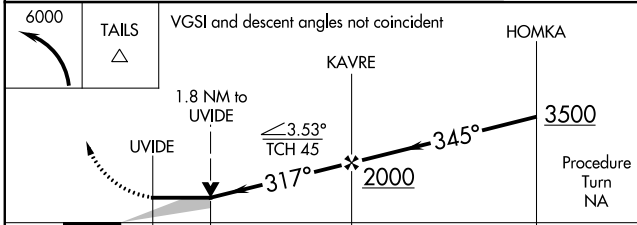

APP CRS 317°	Rwy Idg 4238
	TDZE 54
	Apt Elev 66

RNAV (GPS) Y RWY 30

HALF MOON BAY (HAF)

▽ Circling NA east of Rwy 12/30.
▲ DME/DME RNP-0.3 NA.
 When local altimeter setting not received, use San Francisco Intl altimeter setting.
 VDP NA when using San Francisco Intl altimeter setting.

MISSED APPROACH: Climbing left turn to 6000 direct TAILS and hold, continue climb-in-hold to 6000.

AWOS 127.275	NORCAL APP CON 135.1 307.2	UNICOM 122.8 (CTAF) 0
------------------------	--------------------------------------	---------------------------------