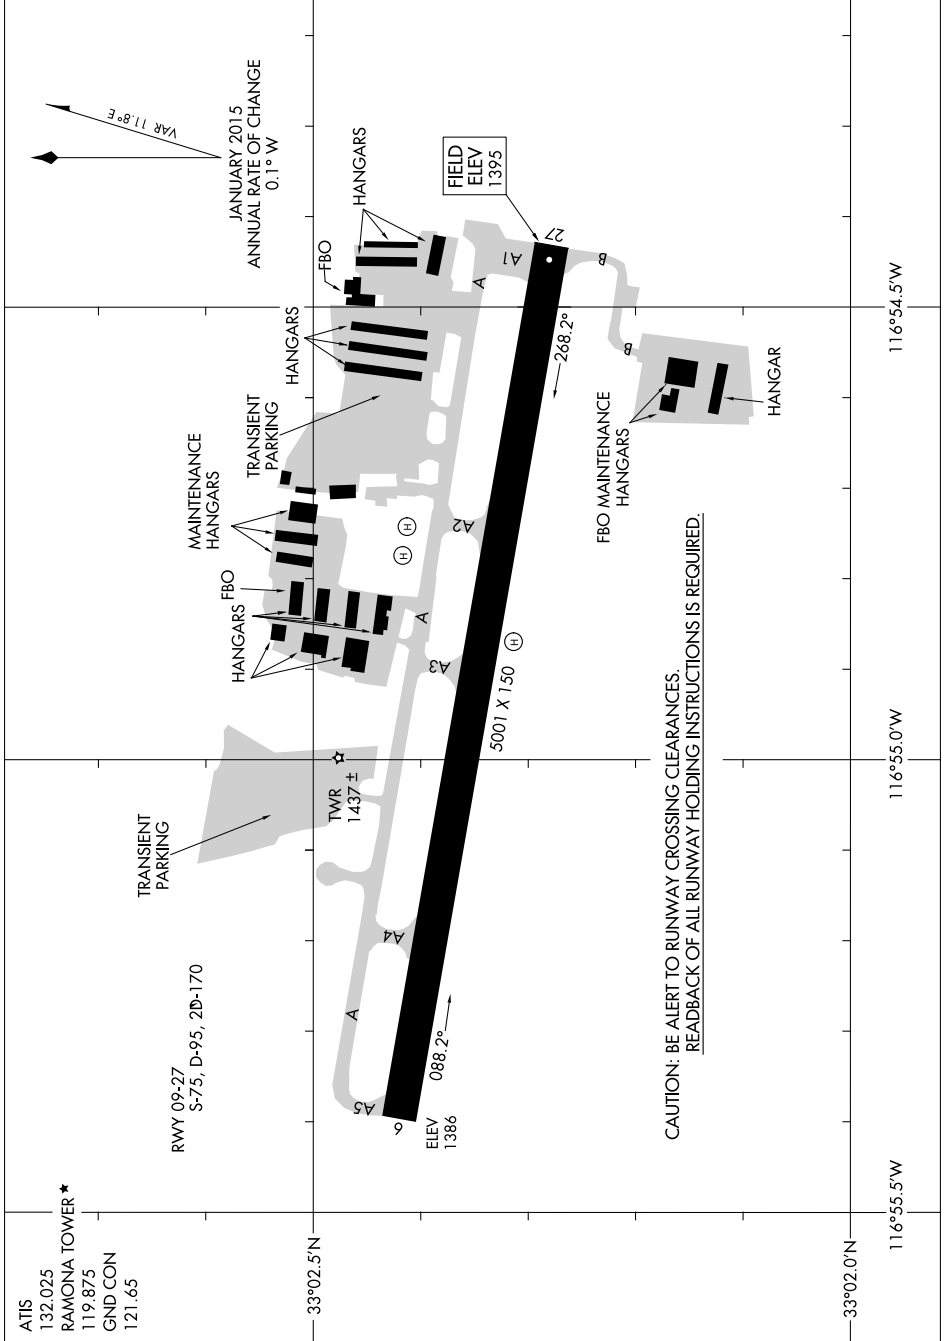

# AIRPORT DIAGRAM

AL-6667 (FAA)

RAMONA (RNM)  
RAMONA, CALIFORNIA

SW-3, 26 APR 2018 to 24 MAY 2018

CAUTION: BE ALERT TO RUNWAY CROSSING CLEARANCES.  
READBACK OF ALL RUNWAY HOLDING INSTRUCTIONS IS REQUIRED.

ATIS  
132.025  
RAMONA TOWER \*  
119.875  
GND CON  
121.65

33°02.5'N

33°02.0'N

116°55.5'W

116°55.0'W

116°54.5'W

# AIRPORT DIAGRAM

RAMONA, CALIFORNIA  
RAMONA (RNM)

SW-3, 26 APR 2018 to 24 MAY 2018