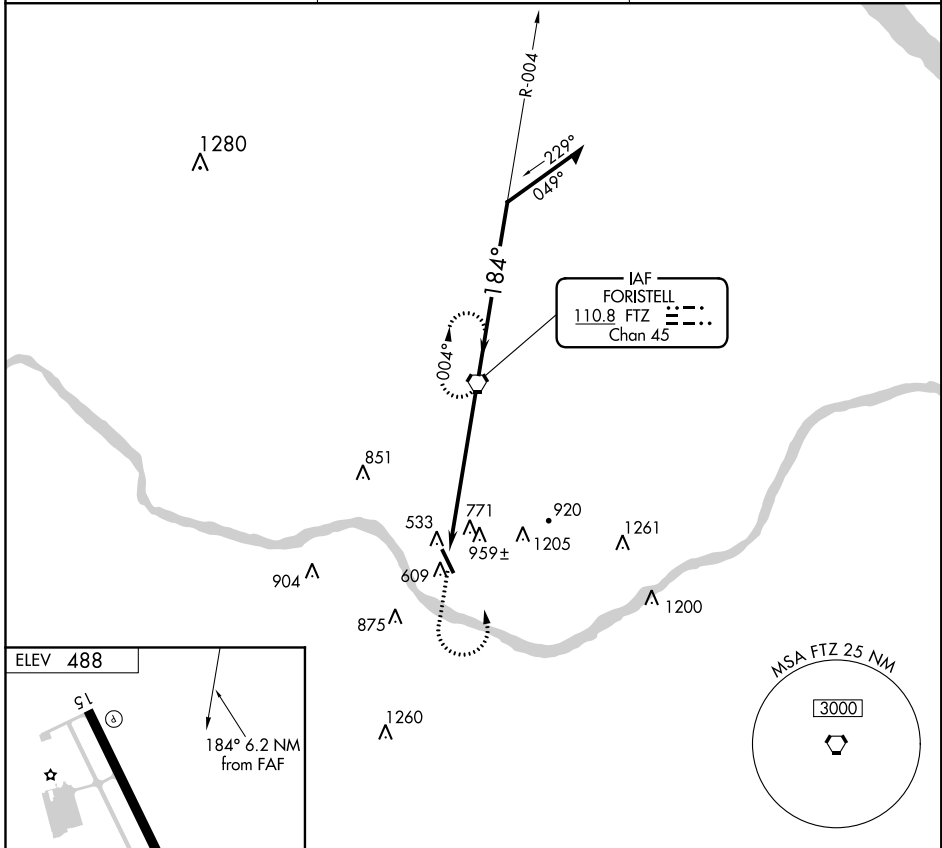

VORTAC FTZ 110.8 Chan 45	APP CRS 184°	Rwy Idg TDZE Apt Elev	N/A N/A 488
--	------------------------	-----------------------------	--

VOR-A
WASHINGTON RGNL (FYG)

▼ When local altimeter setting not received, use Spirit of St. Louis altimeter setting and increase all MDA 60 feet and increase Circling Cat C visibility ¼ mile.
▲ MISSED APPROACH: Climb to 1500 then climbing left turn to 2500 direct FTZ VORTAC and hold.

AWOS-3 121.325	ST. LOUIS APP CON 126.5 254.3	UNICOM 122.8 (CTAF)
--------------------------	---	-------------------------------

FAF to MAP 6.2 NM					
Knots	60	90	120	150	180
Min:Sec	6:12	4:08	3:06	2:29	2:04
CATEGORY	A	B	C	D	
CIRCLING	1220-1 732 (800-1)	1260-1¼ 772 (800-1¼)	1260-2¼ 772 (800-2¼)	NA	

NC-3: 26 APR 2018 to 24 MAY 2018

NC-3: 26 APR 2018 to 24 MAY 2018