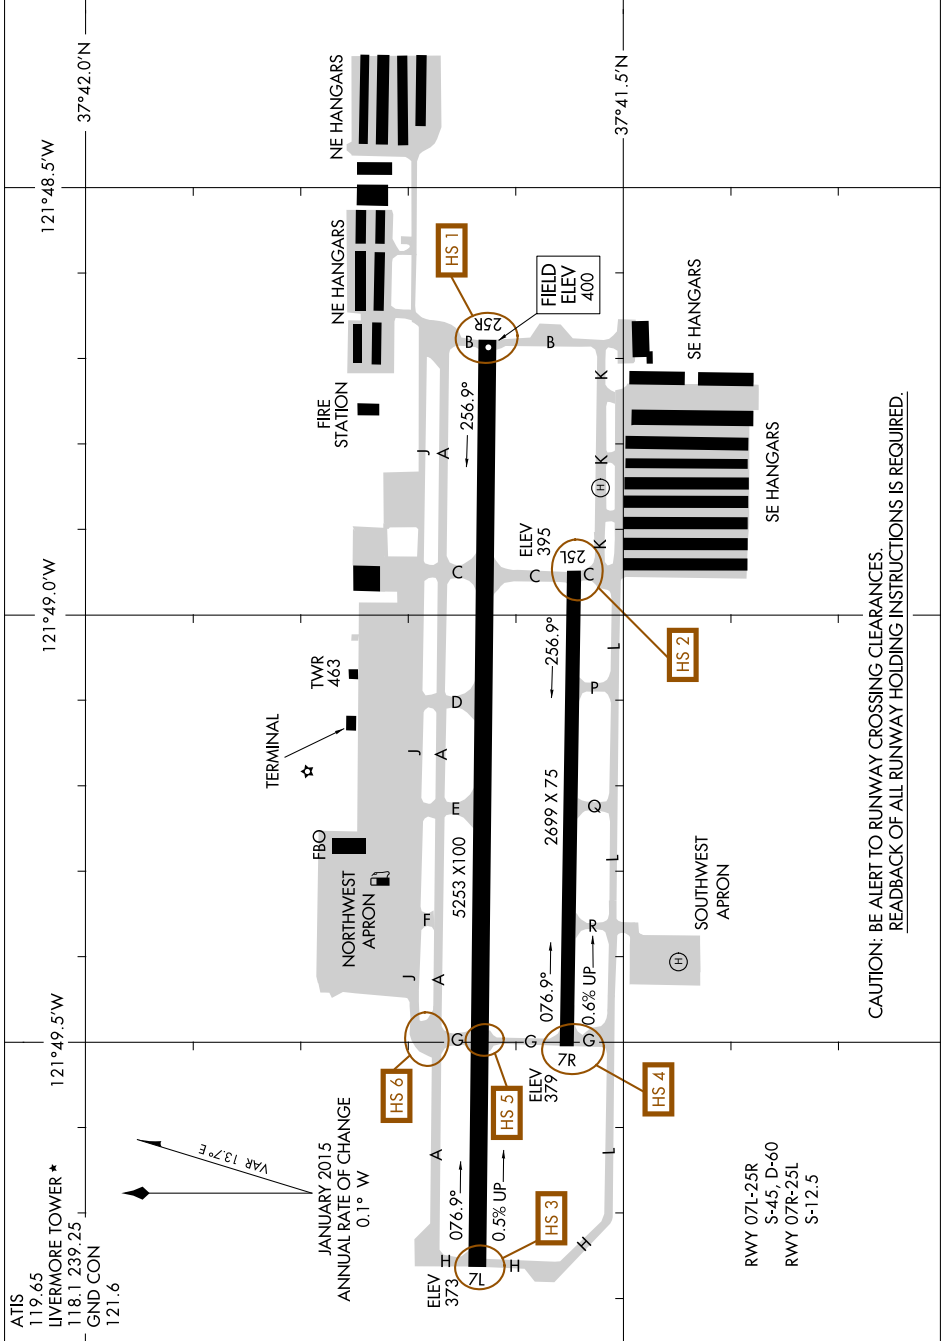

# AIRPORT DIAGRAM

AL-6075 (FAA)

LIVERMORE MUNI (LVK)  
LIVERMORE, CALIFORNIA

SW-2, 26 APR 2018 to 24 MAY 2018

CAUTION: BE ALERT TO RUNWAY CROSSING CLEARANCES.  
READBACK OF ALL RUNWAY HOLDING INSTRUCTIONS IS REQUIRED.

SW-2, 26 APR 2018 to 24 MAY 2018

# AIRPORT DIAGRAM

LIVERMORE, CALIFORNIA  
LIVERMORE MUNI (LVK)