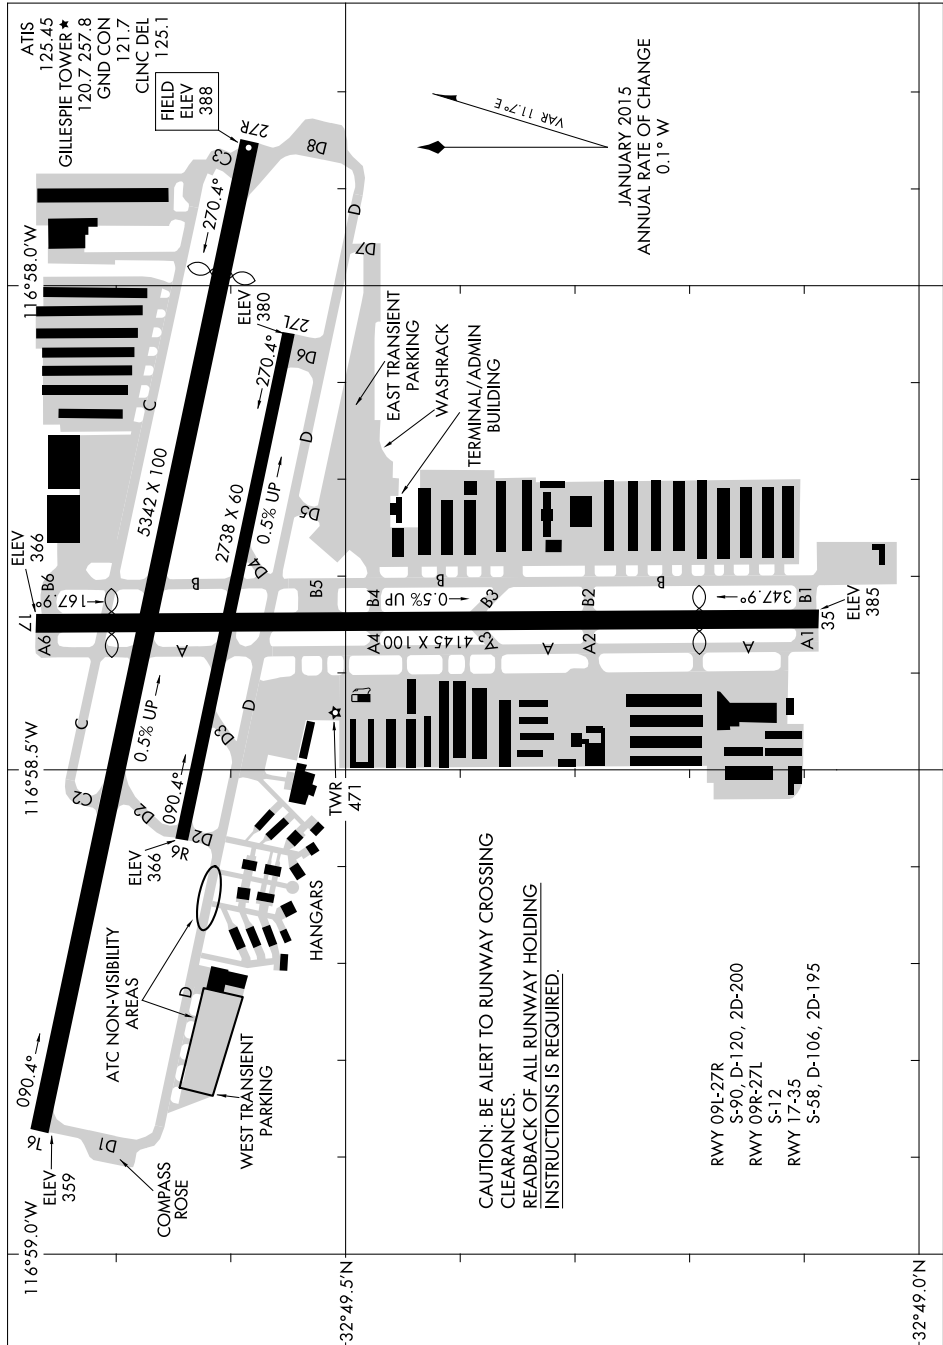

AIRPORT DIAGRAM

AL-5402 (FAA)

GILLESPIE FIELD (S.E.E)
SAN DIEGO/EL CAJON, CALIFORNIA

SW-3, 26 APR 2018 to 24 MAY 2018

SW-3, 26 APR 2018 to 24 MAY 2018

**CAUTION: BE ALERT TO RUNWAY CROSSING CLEARANCES.
READBACK OF ALL RUNWAY HOLDING INSTRUCTIONS IS REQUIRED.**

- RWY 09L-27R
S-90, D-120, 2D-200
- RWY 09R-27L
S-12
- RWY 17-35
S-58, D-106, 2D-195

AIRPORT DIAGRAM

SAN DIEGO/EL CAJON, CALIFORNIA
GILLESPIE FIELD (S.E.E)