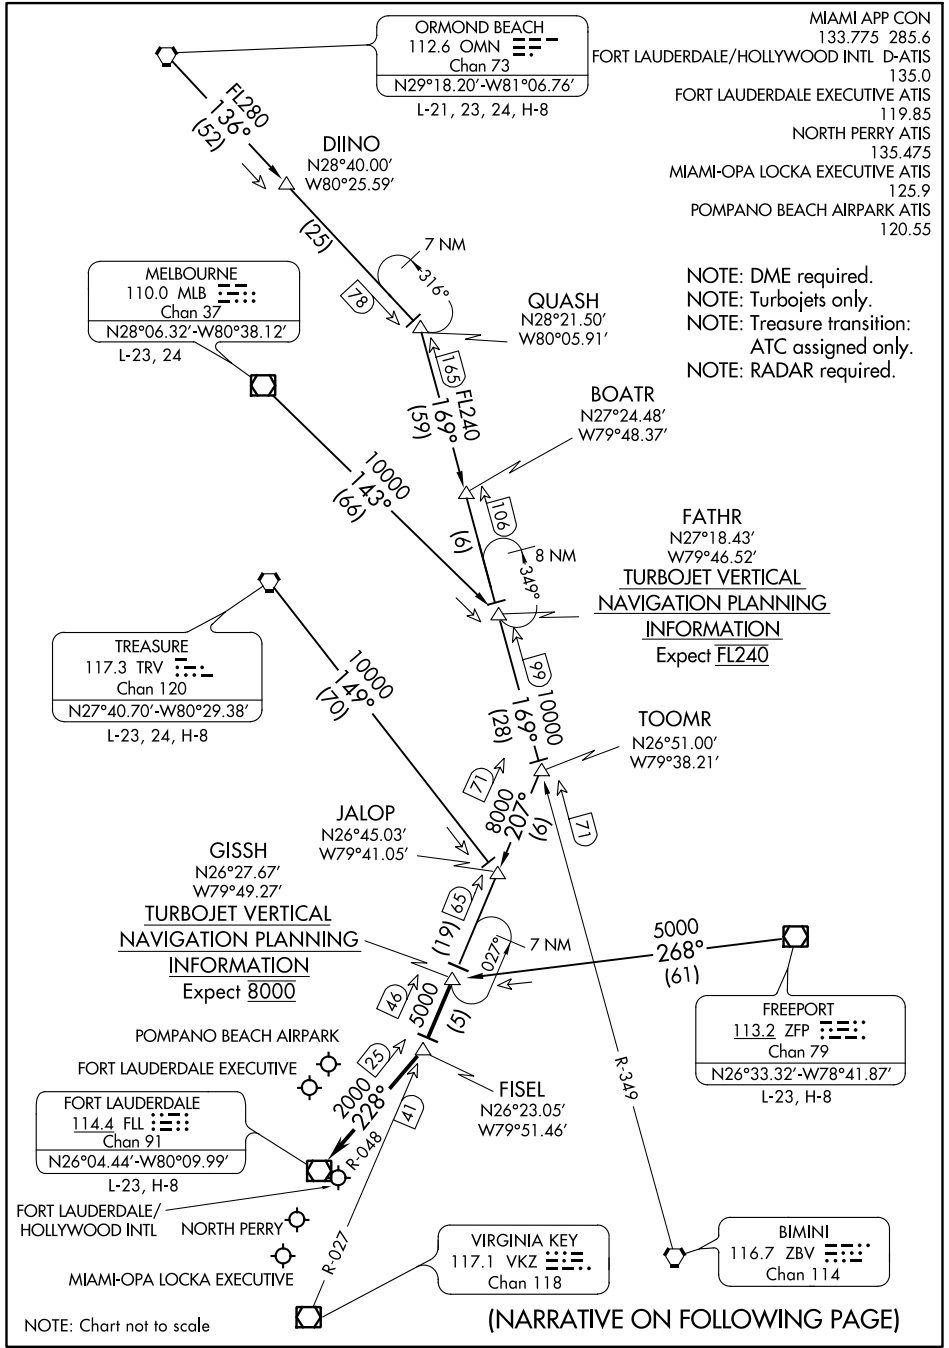

GISSH FIVE ARRIVAL

FORT LAUDERDALE, FLORIDA

(NARRATIVE ON FOLLOWING PAGE)

SE-3, 26 APR 2018 to 24 MAY 2018

SE-3, 26 APR 2018 to 24 MAY 2018