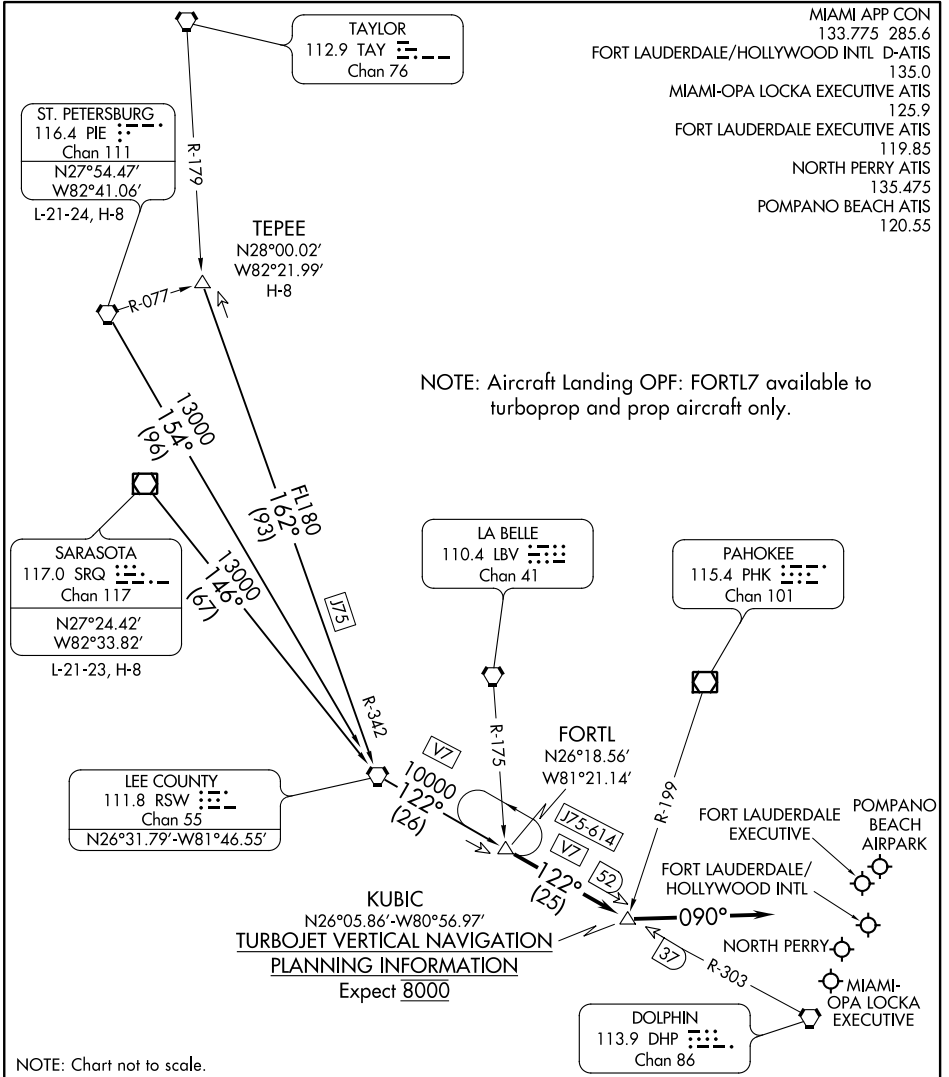

(FORTL.FORTL7) 17173

# FORTL SEVEN ARRIVAL

AL-744 (FAA)

FORT LAUDERDALE, FLORIDA

SE-3, 26 APR 2018 to 24 MAY 2018

SE-3, 26 APR 2018 to 24 MAY 2018

NOTE: Chart not to scale.

## ARRIVAL ROUTE DESCRIPTION

**ST. PETERSBURG TRANSITION (PIE.FORTL7):** From over PIE VORTAC on PIE R-154 to RSW VORTAC, then on RSW R-122 to FORTL INT. Thence. . . .

**SARASOTA TRANSITION (SRQ.FORTL7):** From over SRQ VOR/DME on SRQ R-146 to RSW VORTAC, then on RSW R-122 to FORTL INT. Thence. . . .

**TEPEE TRANSITION (TEPEE.FORTL7):** From over TEPEE INT on J75 and RSW R-342 to RSW VORTAC, then on RSW R-122 to FORTL INT. Thence. . . .

. . . . From over FORTL INT on RSW R-122 to KUBIC INT, then heading 090°.  
Expect RADAR vectors to final approach course.