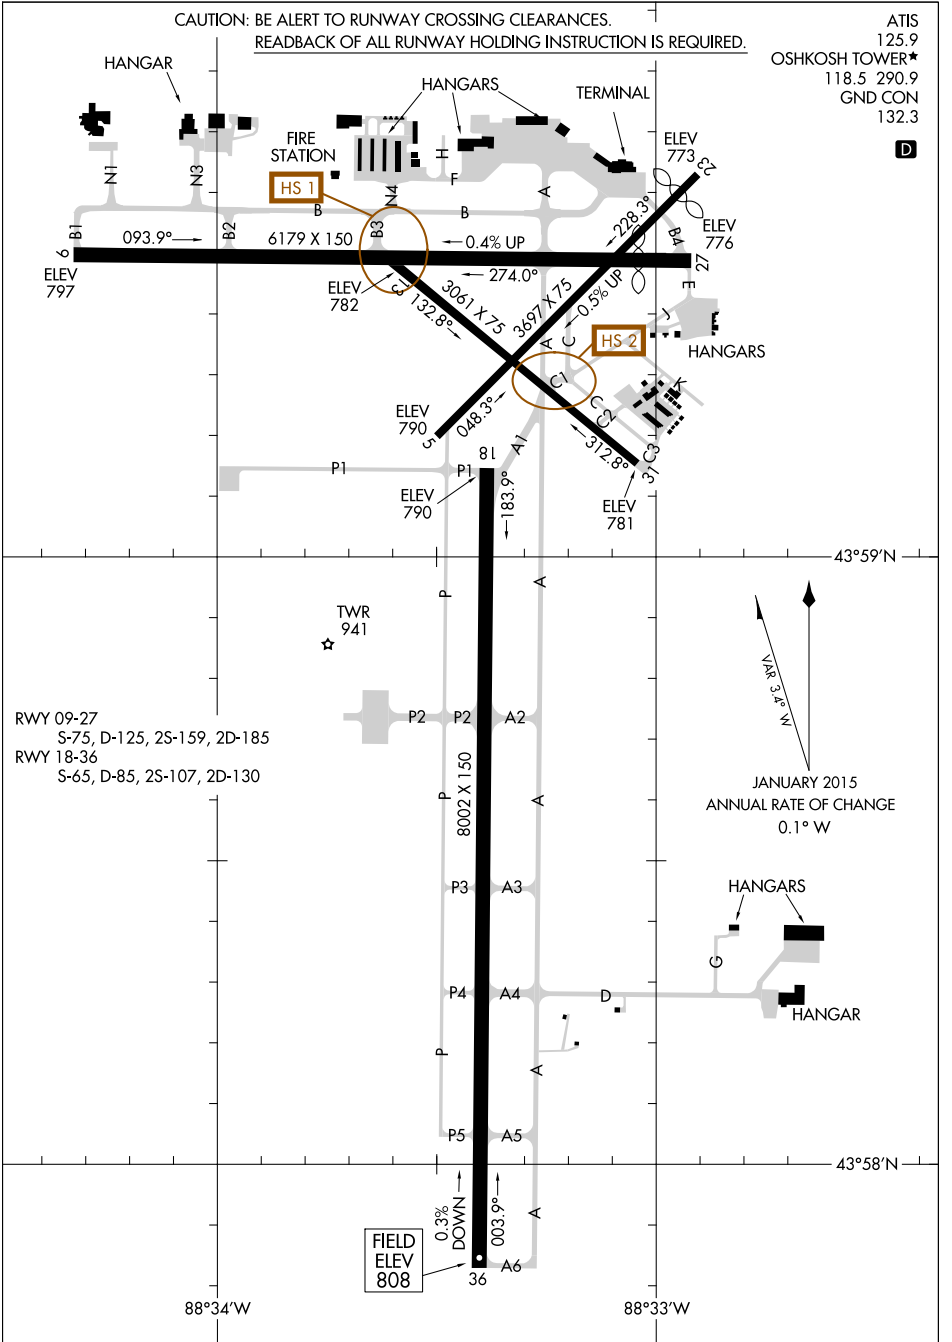

# AIRPORT DIAGRAM

WITTMAN RGNL (OSH)  
OSHKOSH, WISCONSIN

AL-730 (FAA)

EC-3, 26 APR 2018 to 24 MAY 2018

EC-3, 26 APR 2018 to 24 MAY 2018

# AIRPORT DIAGRAM

OSHKOSH, WISCONSIN  
WITTMAN RGNL (OSH)