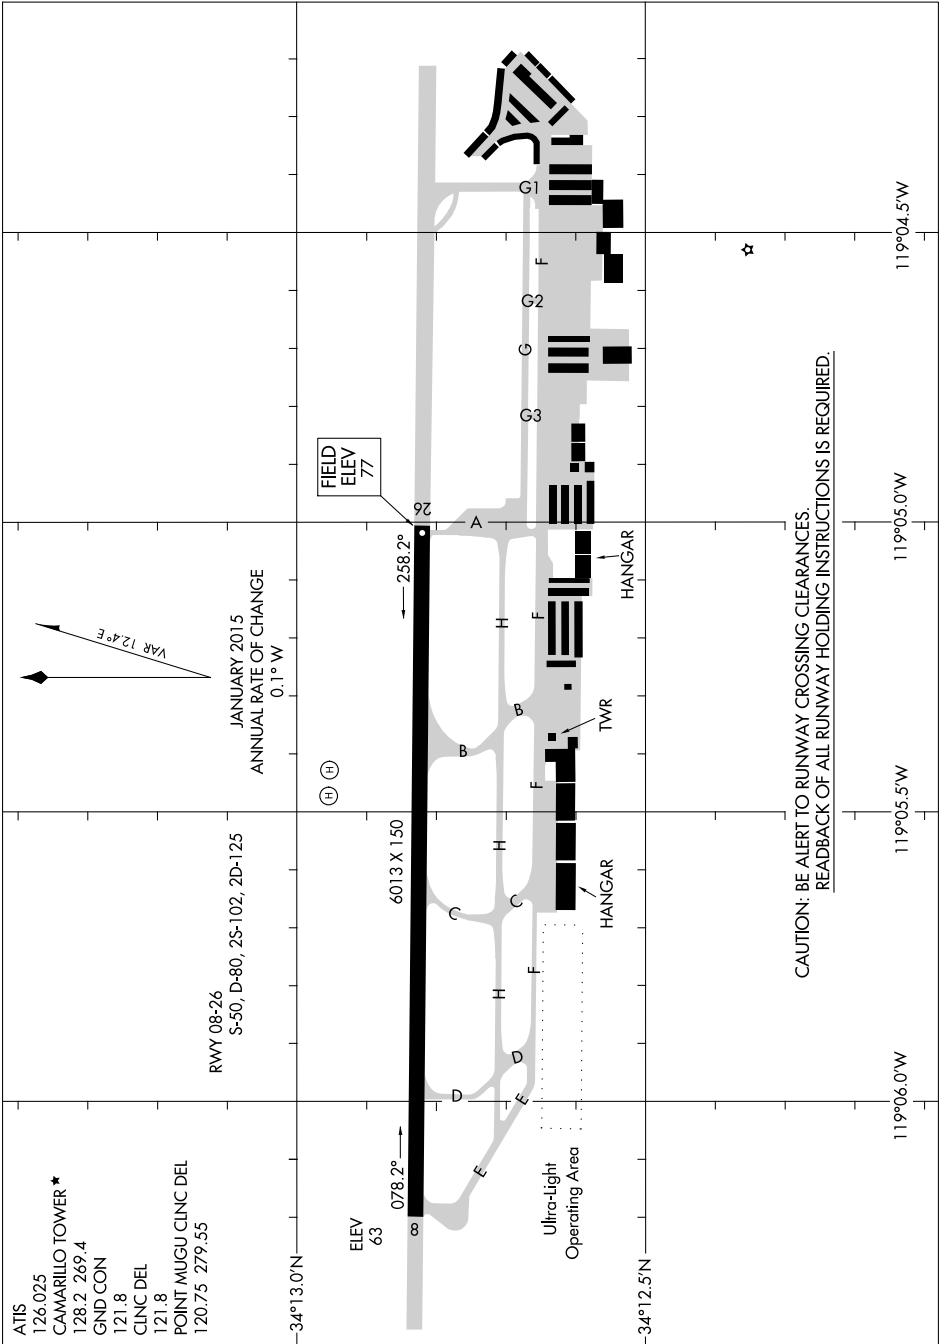

AIRPORT DIAGRAM

AL-680 (FAA)

CAMARILLO (CMA)
CAMARILLO, CALIFORNIA

SW-3, 26 APR 2018 to 24 MAY 2018

CAUTION: BE ALERT TO RUNWAY CROSSING CLEARANCES.
READBACK OF ALL RUNWAY HOLDING INSTRUCTIONS IS REQUIRED.

SW-3, 26 APR 2018 to 24 MAY 2018

AIRPORT DIAGRAM

CAMARILLO, CALIFORNIA
CAMARILLO (CMA)