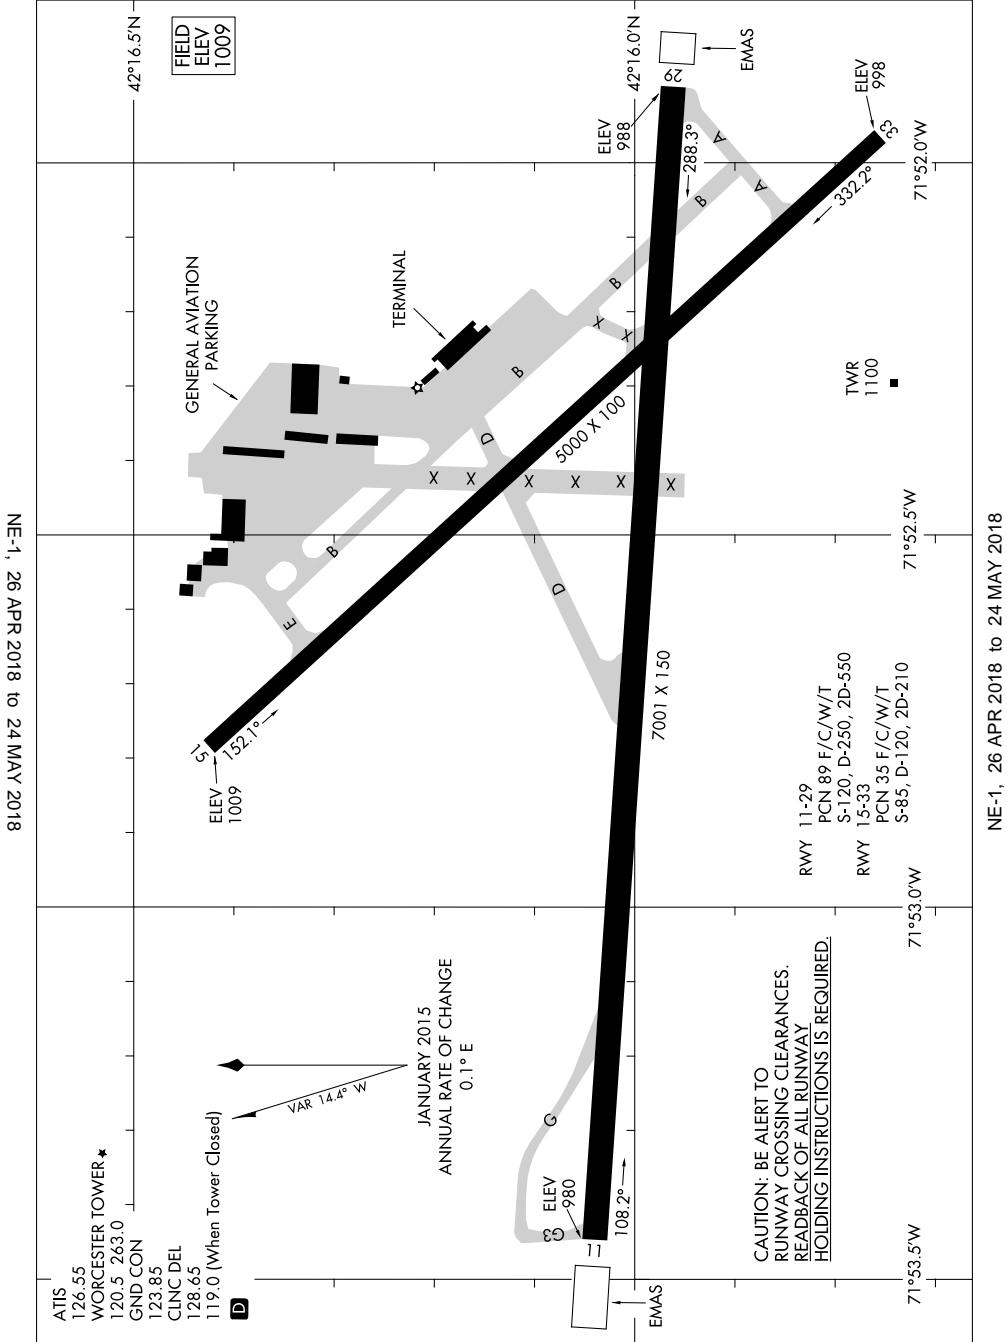

AIRPORT DIAGRAM

AL-652 (FAA)

WORCESTER RGNL (OR.H)
WORCESTER, MASSACHUSETTS

AIRPORT DIAGRAM

WORCESTER, MASSACHUSETTS
WORCESTER RGNL (OR.H)