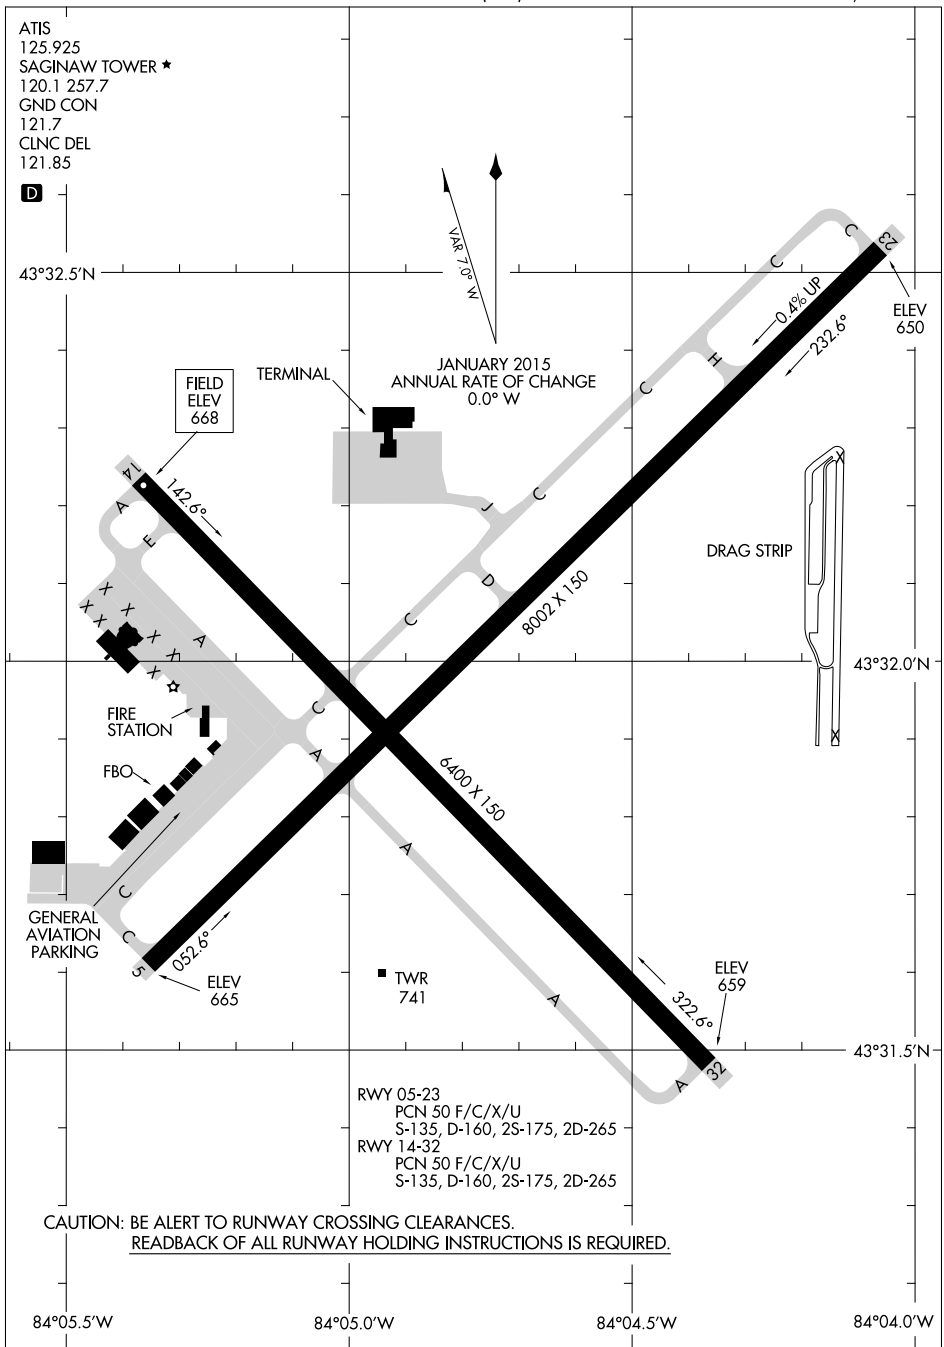

17173
AIRPORT DIAGRAM

AL-648 (FAA)

MBS INTL (MBS)
 SAGINAW, MICHIGAN

EC-1, 26 APR 2018 to 24 MAY 2018

EC-1, 26 APR 2018 to 24 MAY 2018

AIRPORT DIAGRAM
 17173

SAGINAW, MICHIGAN
MBS INTL (MBS)