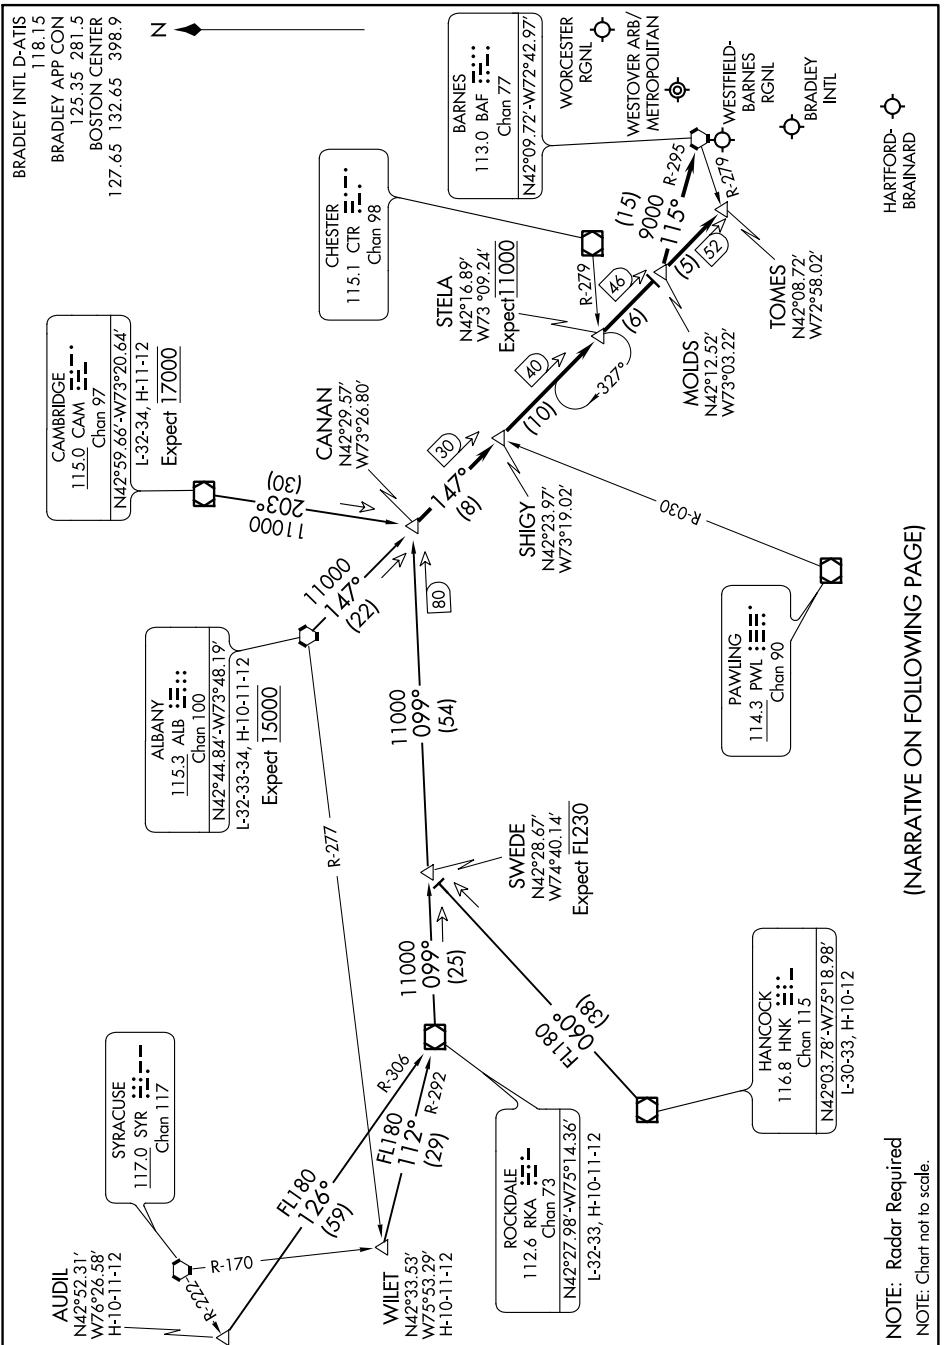

STELA ONE ARRIVAL

NE-1, 26 APR 2018 to 24 MAY 2018

(NARRATIVE ON FOLLOWING PAGE)

NE-1, 26 APR 2018 to 24 MAY 2018

STELA ONE ARRIVAL

(STELA.STELA1) 31MAY12

NOTE: Radar Required
NOTE: Chart not to scale.