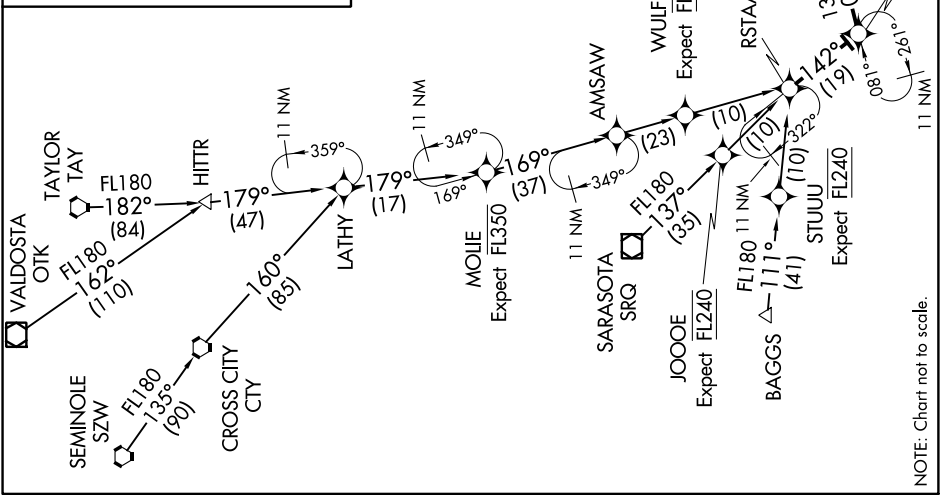

WLACE THREE ARRIVAL (RNAV)

WEST PALM BEACH, FLORIDA

SE-3, 26 APR 2018 to 24 MAY 2018

PALM BEACH APP CON
127.35 343.6
PALM BEACH INTL D-ATIS
123.75

N

- BAGGS TRANSITION (BAGGS.WLACE3):
- SARASOTA TRANSITION (SRQ.WLACE3):
- SEMINOLE TRANSITION (SZW.WLACE3):
- TAYLOR TRANSITION (TAY.WLACE3):
- VALDOSTA TRANSITION (OTK.WLACE3):

... From over RSTAA via 142° track to WLACE, thence as depicted to BEKAH, then via 096° heading. Expect RADAR vectors.

LOST COMMUNICATIONS: Continue track to BEKAH then turn left direct PBI VORTAC then direct CUPED and hold.

- NOTE: DME/DME/IRU or GPS required.
- NOTE: RADAR required.
- NOTE: RNAV 1.
- NOTE: Turbojet/Turboprop aircraft only.
- NOTE: For Non-GPS equipped aircraft, DHP must be operational.

NOTE: Chart not to scale.

SE-3, 26 APR 2018 to 24 MAY 2018

WLACE THREE ARRIVAL (RNAV)

WEST PALM BEACH, FLORIDA