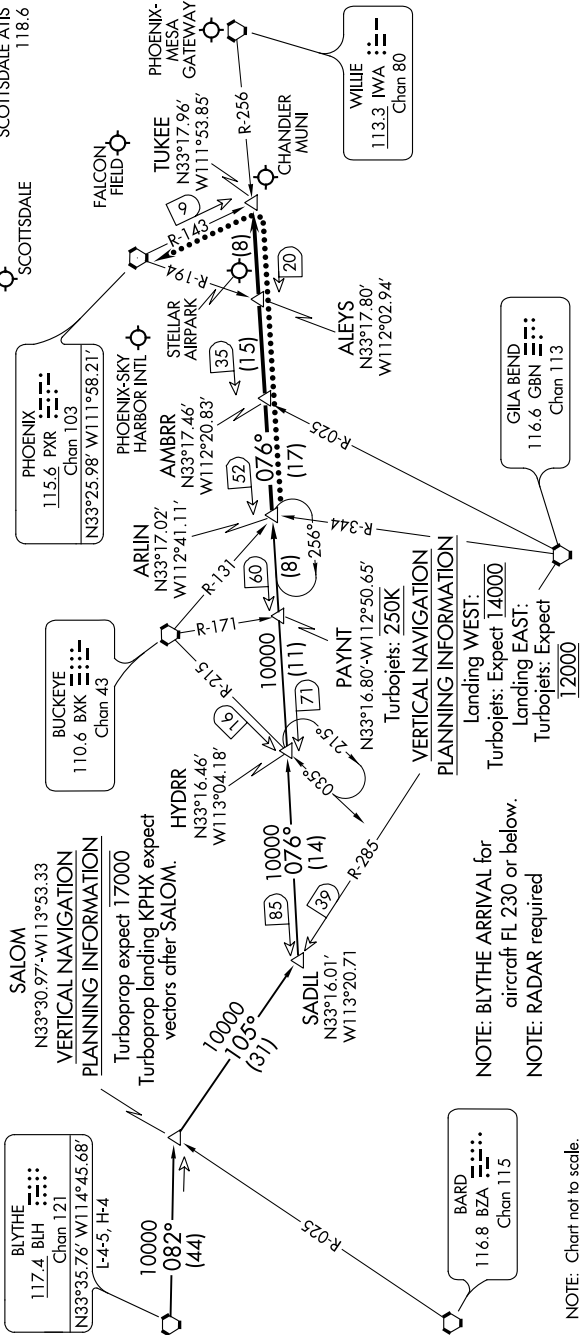

# BLYTE FIVE ARRIVAL

AL-322 (FAA)

PHOENIX, ARIZONA

SW-4, 26 APR 2018 to 24 MAY 2018

## ARRIVAL ROUTE DESCRIPTION

**BLYTE TRANSITION (BLH.BLH5):** From over BLH VORTAC on BLH R-082 to SALOM, then on GBN R-285 and IWA R-256 to ARLIN. Thence . . . .

**PHOENIX SKY HARBOR INTL:** Rwy 7L/R or 8: From over ARLIN, expect vectors to final approach course; Rwy 25L/R or 26: From over ARLIN, on IWA R-256 to TUKEE. Expect vectors to final approach course prior to TUKEE.  
**SATELLITE AIRPORTS:** Expect vectors after passing SALOM.

**LOST COMMUNICATIONS:** After ARLIN, on IWA R-256 and PXR R-143 to PXR VORTAC.

SW-4, 26 APR 2018 to 24 MAY 2018