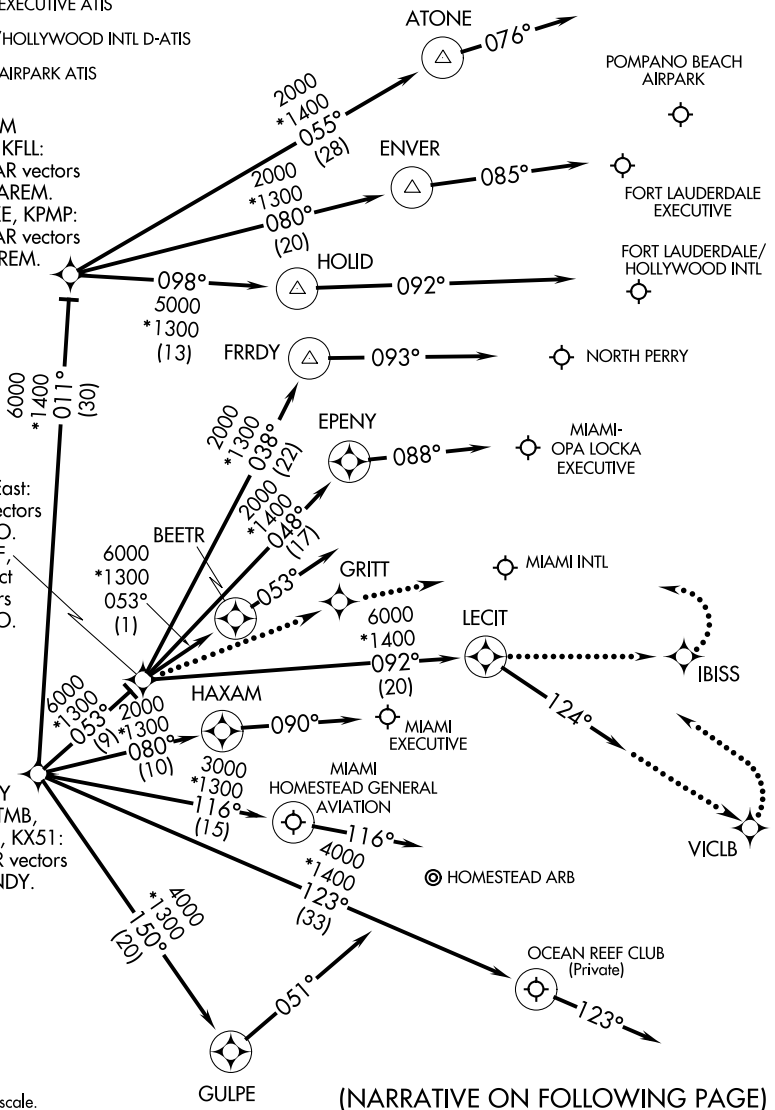

CURSO FIVE ARRIVAL (RNAV) Arrival Routes

MIAMI APP CON
124.85 322.3
MIAMI INTL D-ATIS
119.15
NORTH PERRY ATIS
135.475
MIAMI-OPA LOCKA EXECUTIVE ATIS
125.9
MIAMI EXECUTIVE ATIS
124.0
HOMESTEAD ARB ATIS
132.275 269.9
FORT LAUDERDALE EXECUTIVE ATIS
119.85
FORT LAUDERDALE/HOLLYWOOD INTL D-ATIS
135.0
POMPANO BEACH AIRPARK ATIS
120.55

NOTE: RADAR required.
NOTE: RNAV 1.
NOTE: DME/DME/IRU or GPS required.

JAREM
Landing KFLL:
Expect RADAR vectors
prior to JAREM.
Landing KFXE, KPMP:
Expect RADAR vectors
after JAREM.

JODPO
KMIA Landing East:
Expect RADAR vectors
prior to JODPO.
Landing KOPF,
KHWO: Expect
RADAR vectors
prior to JODPO.

MNNDY
Landing KTMB,
KHST, K07FA, KX51:
Expect RADAR vectors
after MNNDY.

NOTE: Chart not to scale.

(NARRATIVE ON FOLLOWING PAGE)

SE-3, 26 APR 2018 to 24 MAY 2018

SE-3, 26 APR 2018 to 24 MAY 2018