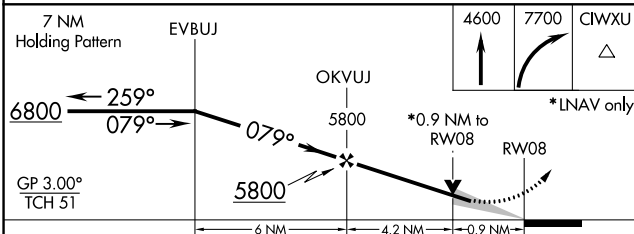

MISSED APPROACH: Climb to 4600, then climbing right turn to 7700 direct CIWXU and hold, continue climb-in-hold to 7700.

ASOS 118.375	GREAT FALLS RADIO 122.2	UNICOM 123.0 (CTAF)
------------------------	-----------------------------------	-------------------------------

NW-1, 26 APR 2018 to 24 MAY 2018

NW-1, 26 APR 2018 to 24 MAY 2018

ELEV 4170	D TDZE 4129
-----------	--------------------

CATEGORY	A	B	C	D
LPV DA		4379-3/4	250 (300-3/4)	
LNAV/VNAV DA		4419-7/8	290 (300-7/8)	
LNAV MDA		4460-1	331 (300-1)	
C CIRCLING	4680-1 510 (600-1)	4820-1 650 (700-1)	4980-2 1/4 810 (900-2 1/4)	5240-3 1070 (1100-3)