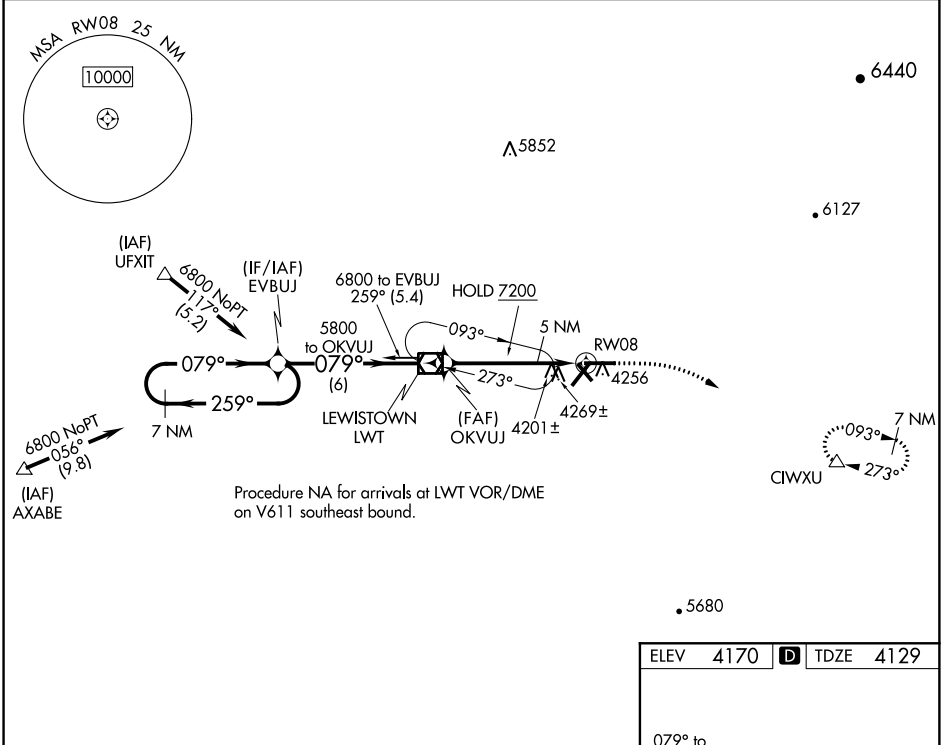

WAAS CH 86700 W08A	APP CRS 079°	Rwy Idg 6100 TDZE 4129 Apt Elev 4170
--	------------------------	---

RNAV (GPS) RWY 8

LEWISTOWN MUNI (LWT)

⚠ For uncompensated Baro-VNAV systems, LNAV/VNAV NA below -26°C (-14°F) or above 50°C (123°F).
DME/DME RNP-0.3 NA.

MISSED APPROACH: Climb to 4600, then climbing right turn to 7700 direct CIWXU and hold, continue climb-in-hold to 7700.

ASOS 118.375	GREAT FALLS RADIO 122.2	UNICOM 123.0 (CTAF)
------------------------	-----------------------------------	-------------------------------

NW-1, 26 APR 2018 to 24 MAY 2018

NW-1, 26 APR 2018 to 24 MAY 2018

ELEV 4170	D TDZE 4129
-----------	--------------------

CATEGORY	A	B	C	D
LPV DA		4379-3/4	250 (300-3/4)	
LNAV/VNAV DA		4419-7/8	290 (300-7/8)	
LNAV MDA		4460-1	331 (300-1)	
C CIRCLING	4680-1 510 (600-1)	4820-1 650 (700-1)	4980-2 1/4 810 (900-2 1/4)	5240-3 1070 (1100-3)

REIL Rwy 8 and 26 **D**
MIRL Rwy 3-21, 8-26 and 13-31 **D**