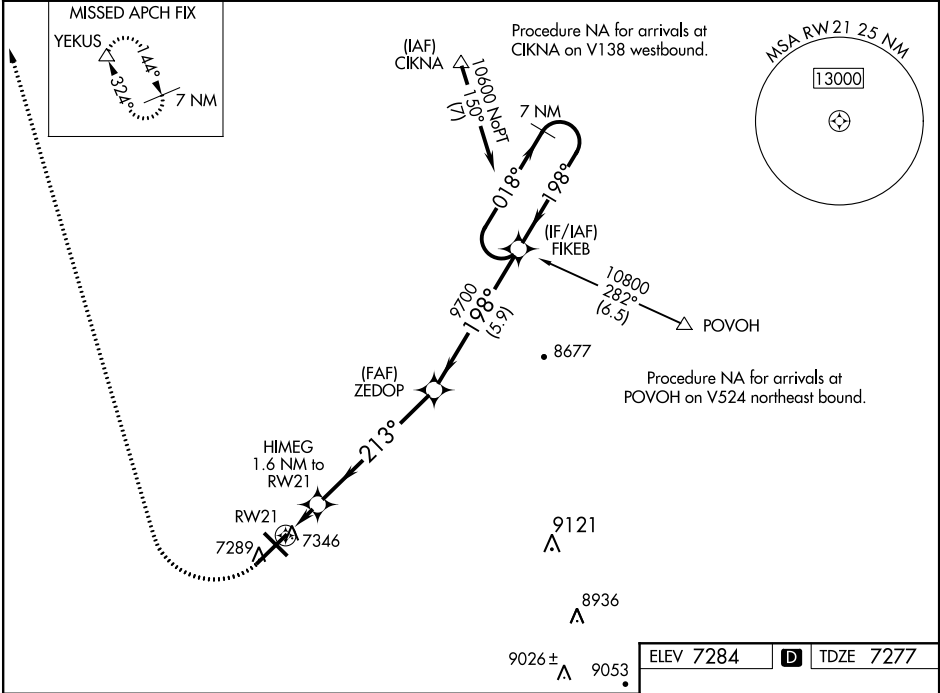

RNAV (GPS) RWY 21

LARAMIE RGNL (L.A.R.)

WAAS CH 72825 W21A	APP CRS 213°	Rwy Idg TDZE Apt Elev	8502 7277 7284
--	------------------------	-----------------------------	---

<p>-35°C</p>	<p>Circling to Rwy 30 NA at night. Baro-VNAV NA. DME/DME RNP-0.3 NA.</p>	<p>MISSED APPROACH: Climbing right turn to 9400 direct YEKUS and hold.</p>
--------------	--	--

ASOS 135.475	DENVER CENTER 125.9 284.7	UNICOM 123.05 (CTAF)
------------------------	-------------------------------------	--------------------------------

CATEGORY	A	B	C	D
LPV DA		7527-3/4	250 (300-3/4)	
LNAV/VNAV DA		7527-3/4	250 (300-3/4)	
LNAV MDA		7600-1	323 (400-1)	
CIRCLING	7660-1 376 (400-1)	7740-1 456 (500-1)	7740-1 1/2 456 (500-1 1/2)	7840-2 556 (500-2)

ELEV 7284		TDZE 7277
-----------	--	-----------

REIL Rwy 3, 12 and 21
MIRL Rwy 3-21 and 12-30

NW-1, 26 APR 2018 to 24 MAY 2018

NW-1, 26 APR 2018 to 24 MAY 2018