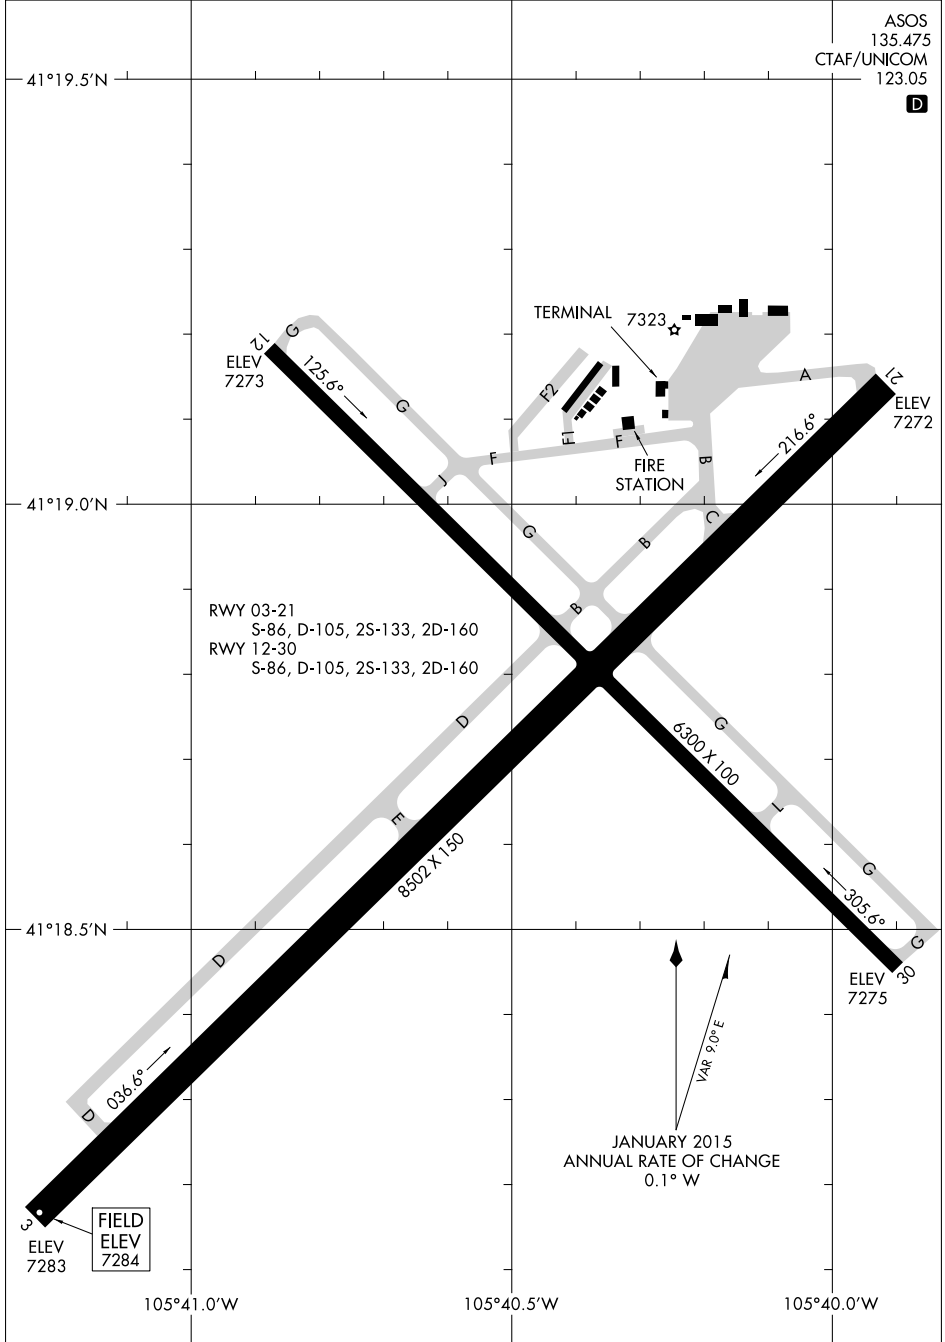

15064

# AIRPORT DIAGRAM

AL-225 (FAA)

LARAMIE RGNL (LAR)  
LARAMIE, WYOMING

ASOS  
135.475  
CTAF/UNICOM  
123.05

**D**

NW-1, 26 APR 2018 to 24 MAY 2018

NW-1, 26 APR 2018 to 24 MAY 2018

# AIRPORT DIAGRAM

15064

LARAMIE, WYOMING  
LARAMIE RGNL (LAR)