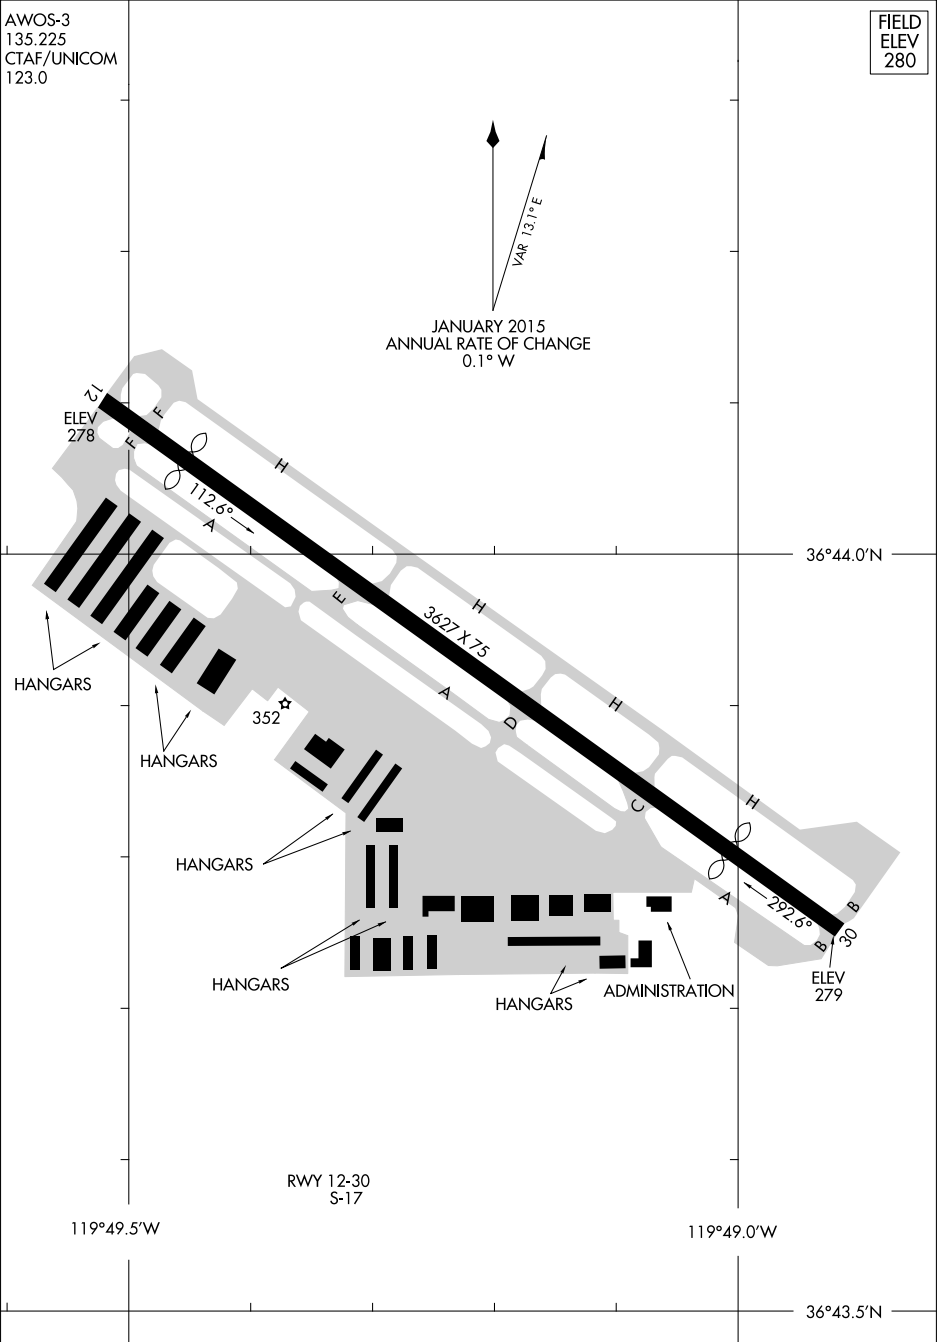

# AIRPORT DIAGRAM

FRESNO CHANDLER EXECUTIVE (FCH)  
FRESNO, CALIFORNIA

AL-161 (FAA)

AWOS-3  
135.225  
CTAF/UNICOM  
123.0

FIELD  
ELEV  
280

SW-2, 26 APR 2018 to 24 MAY 2018

SW-2, 26 APR 2018 to 24 MAY 2018