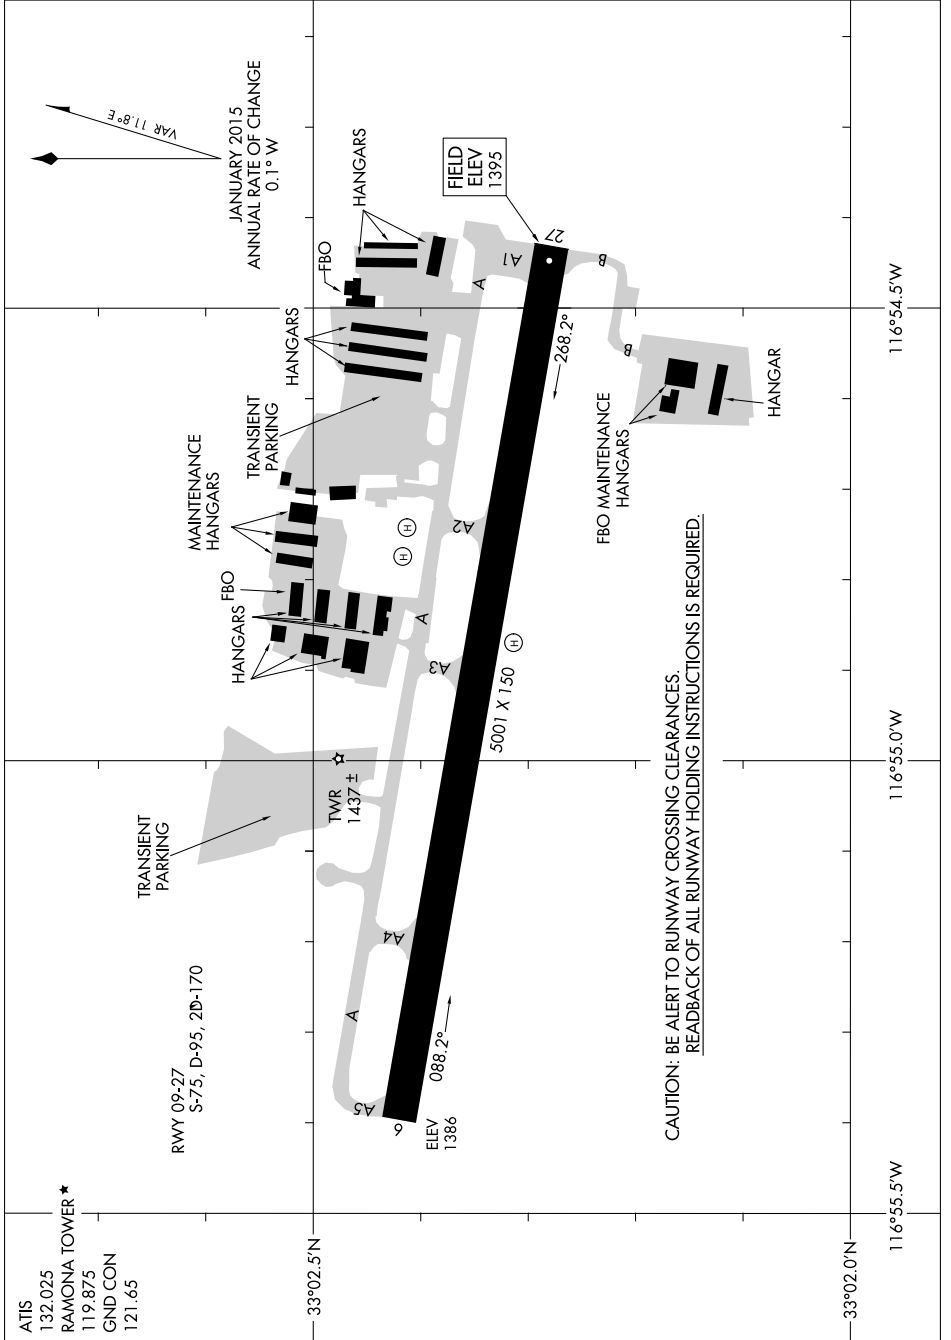

AIRPORT DIAGRAM

AL-6667 (FAA)

RAMONA (RNM)
RAMONA, CALIFORNIA

SW-3, 29 MAR 2018 to 26 APR 2018

CAUTION: BE ALERT TO RUNWAY CROSSING CLEARANCES.
READBACK OF ALL RUNWAY HOLDING INSTRUCTIONS IS REQUIRED.

SW-3, 29 MAR 2018 to 26 APR 2018

AIRPORT DIAGRAM

RAMONA, CALIFORNIA
RAMONA (RNM)

SW-3, 29 MAR 2018 to 26 APR 2018