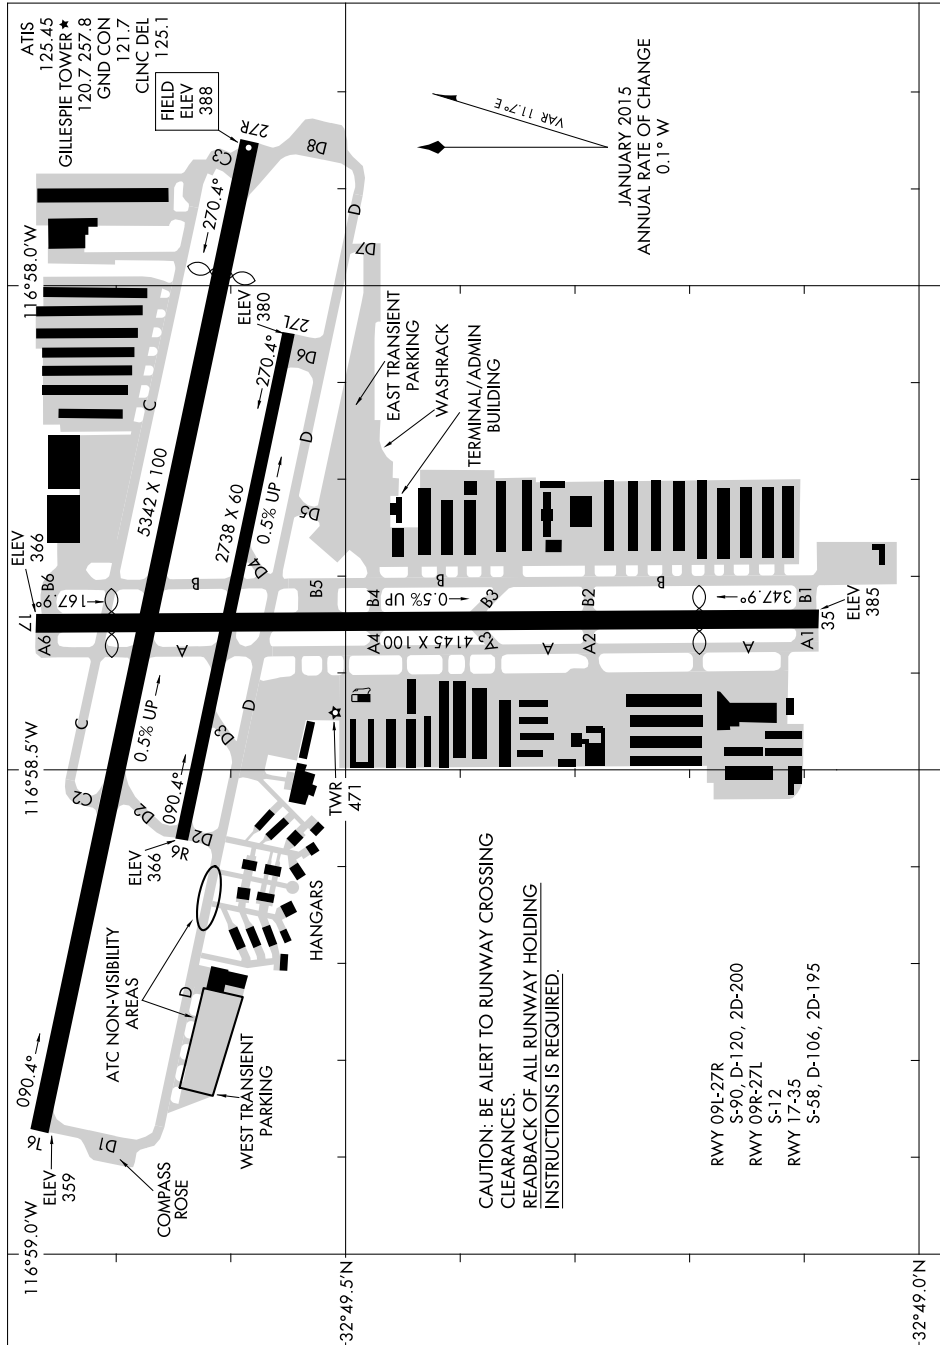

AIRPORT DIAGRAM

AL-5402 (FAA)

GILLESPIE FIELD (S.E.E)
SAN DIEGO/EL CAJON, CALIFORNIA

SW-3, 29 MAR 2018 to 26 APR 2018

SW-3, 29 MAR 2018 to 26 APR 2018

CAUTION: BE ALERT TO RUNWAY CROSSING CLEARANCES.
READBACK OF ALL RUNWAY HOLDING INSTRUCTIONS IS REQUIRED.

- RWY 09L-27R
- S-90, D-120, 2D-200
- RWY 09R-27L
- S-12
- RWY 17-35
- S-58, D-106, 2D-195

AIRPORT DIAGRAM

SAN DIEGO/EL CAJON, CALIFORNIA
GILLESPIE FIELD (S.E.E)