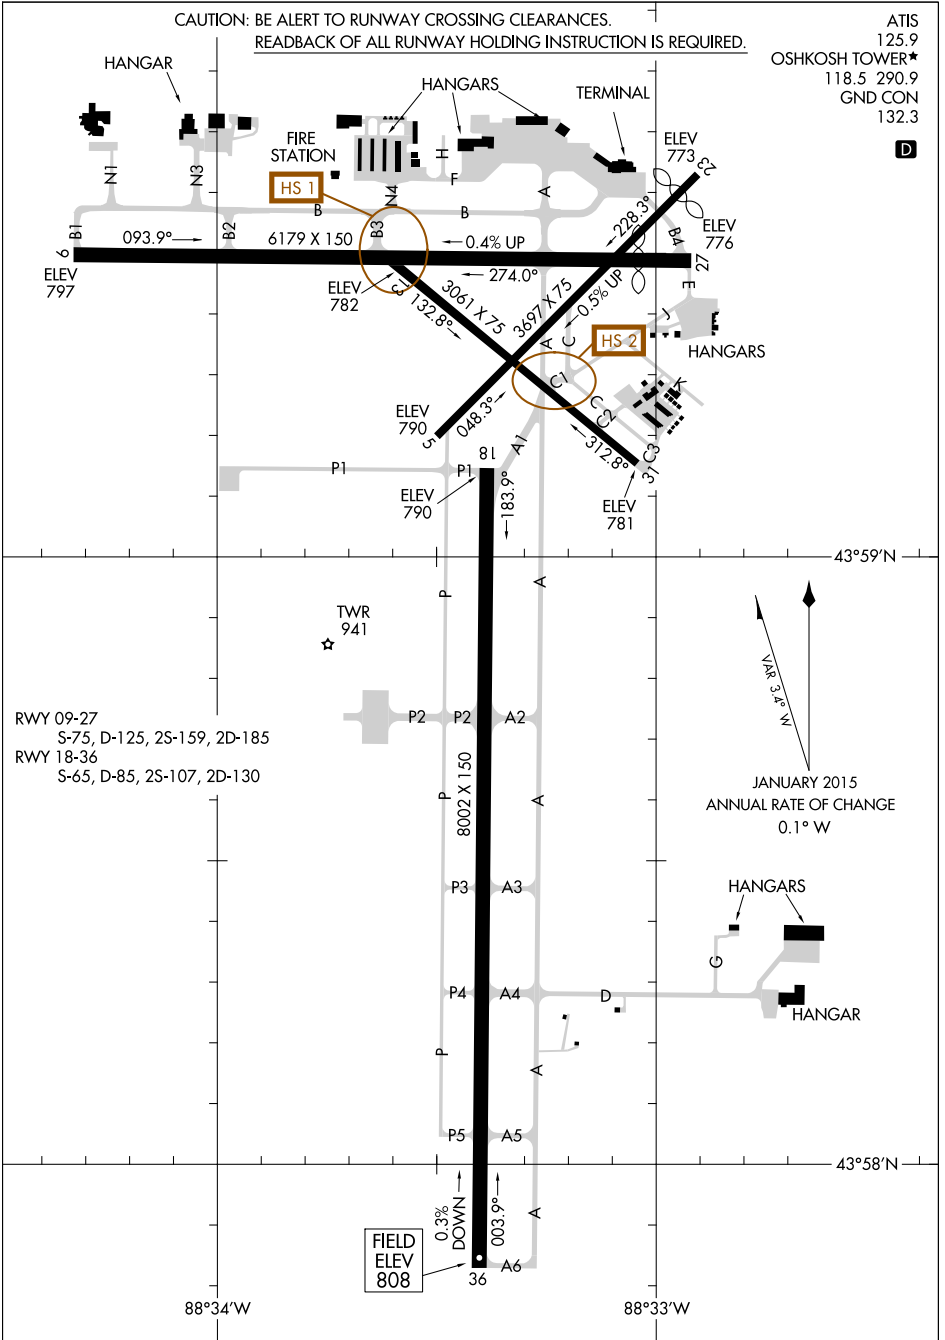

AIRPORT DIAGRAM

WITTMAN RGNL (OSH)
OSHKOSH, WISCONSIN

AL-730 (FAA)

CAUTION: BE ALERT TO RUNWAY CROSSING CLEARANCES.
READBACK OF ALL RUNWAY HOLDING INSTRUCTION IS REQUIRED.

ATIS 125.9
OSHKOSH TOWER* 118.5 290.9
GND CON 132.3

D

EC-3, 29 MAR 2018 to 26 APR 2018

EC-3, 29 MAR 2018 to 26 APR 2018

AIRPORT DIAGRAM

OSHKOSH, WISCONSIN
WITTMAN RGNL (OSH)