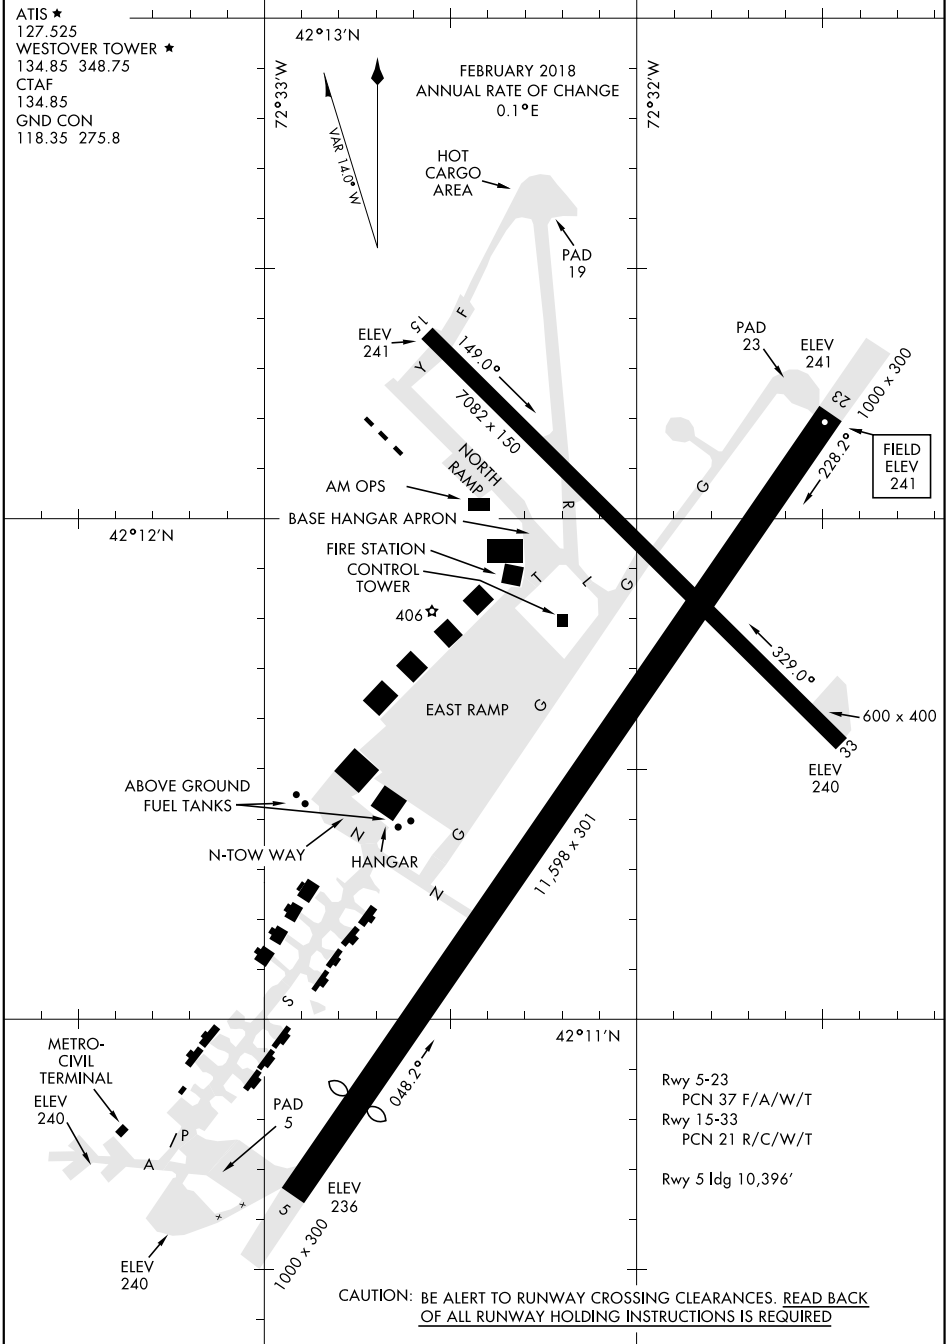

AIRPORT DIAGRAM

AFD-447 [USAF]

WESTOVER ARB/METROPOLITAN (KCEF)

SPRINGFIELD/CHICOPEE, MASSACHUSETTS

ATIS ★
 127.525
 WESTOVER TOWER ★
 134.85 348.75
 CTAF
 134.85
 GND CON
 118.35 275.8

FEBRUARY 2018
 ANNUAL RATE OF CHANGE
 0.1°E

NE-1, 29 MAR 2018 to 26 APR 2018

NE-1, 29 MAR 2018 to 26 APR 2018

AIRPORT DIAGRAM

SPRINGFIELD/CHICOPEE, MASSACHUSETTS
WESTOVER ARB/METROPOLITAN (KCEF)