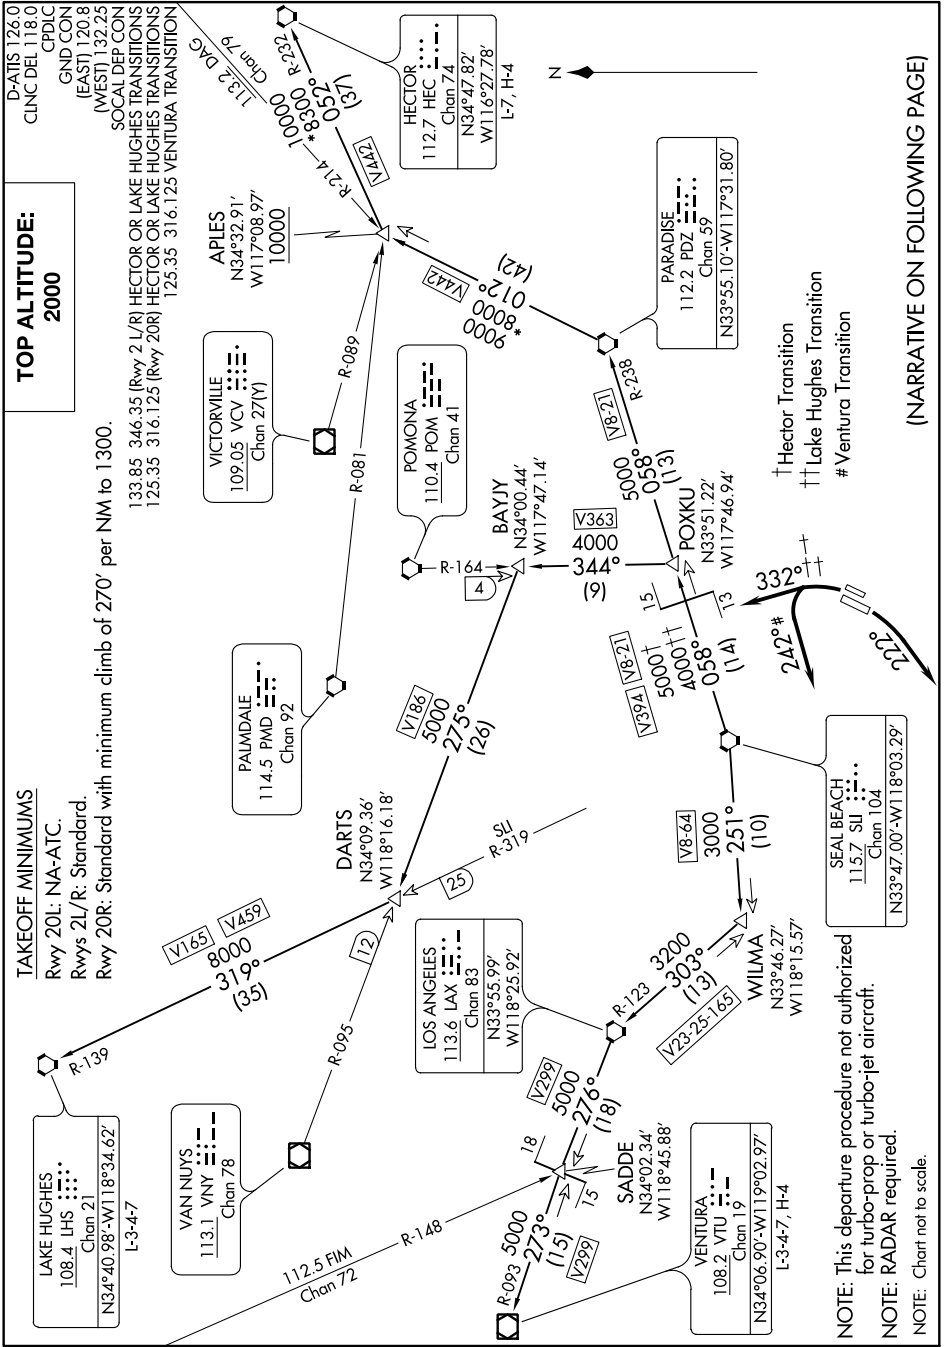

ANAHEIM NINE DEPARTURE

(NARRATIVE ON FOLLOWING PAGE)

SW-3, 29 MAR 2018 to 26 APR 2018

SW-3, 29 MAR 2018 to 26 APR 2018