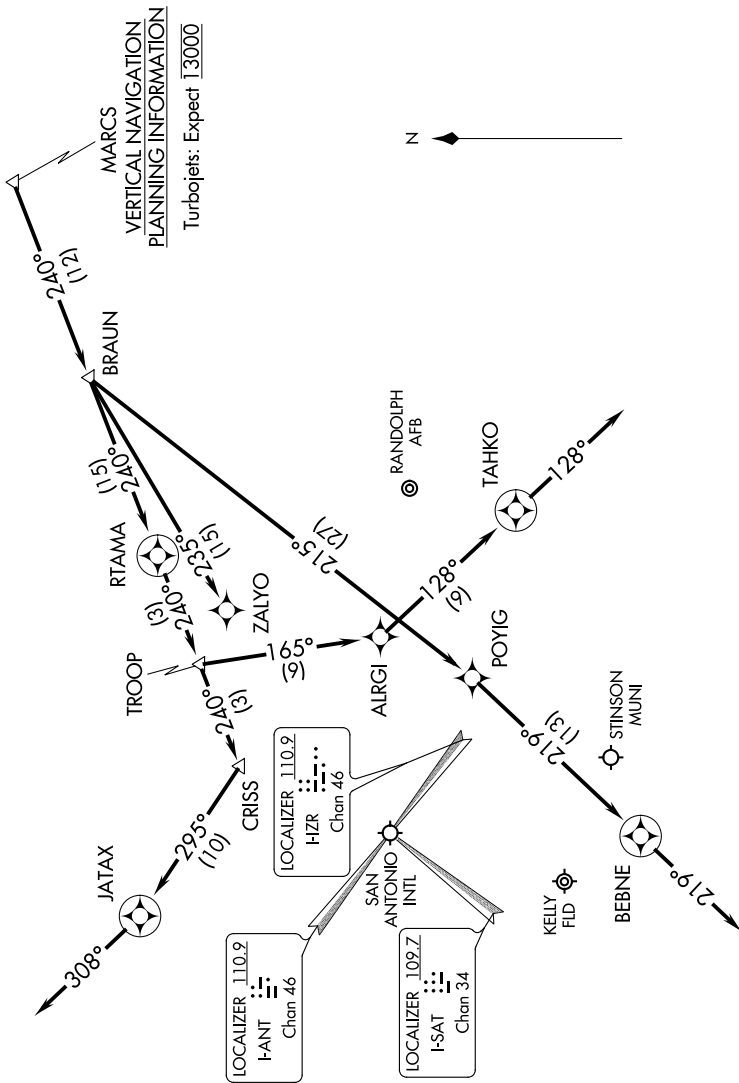

# BRAUN TWO ARRIVAL (RNAV) Arrival Routes

SAN ANTONIO, TEXAS

SAN ANTONIO APP CON  
 127.1 269.1  
 124.45 335.625  
 KELLY FLD ATIS  
 120.45 273.5  
 RANDOLPH AFB ATIS ★  
 290.525  
 SAN ANTONIO INTL D-ATIS  
 118.9  
 STINSON MUNI ATIS  
 128.8

NOTE: Chart not to scale

NOTE: WAILN Transition for Houston Terminal Area Departures only.

NOTE: RADAR Required.

NOTE: RNAV 1.

NOTE: DME/DME/IRU or GPS required.

NOTE: WAILN Transition for Houston Terminal Area Departures only.