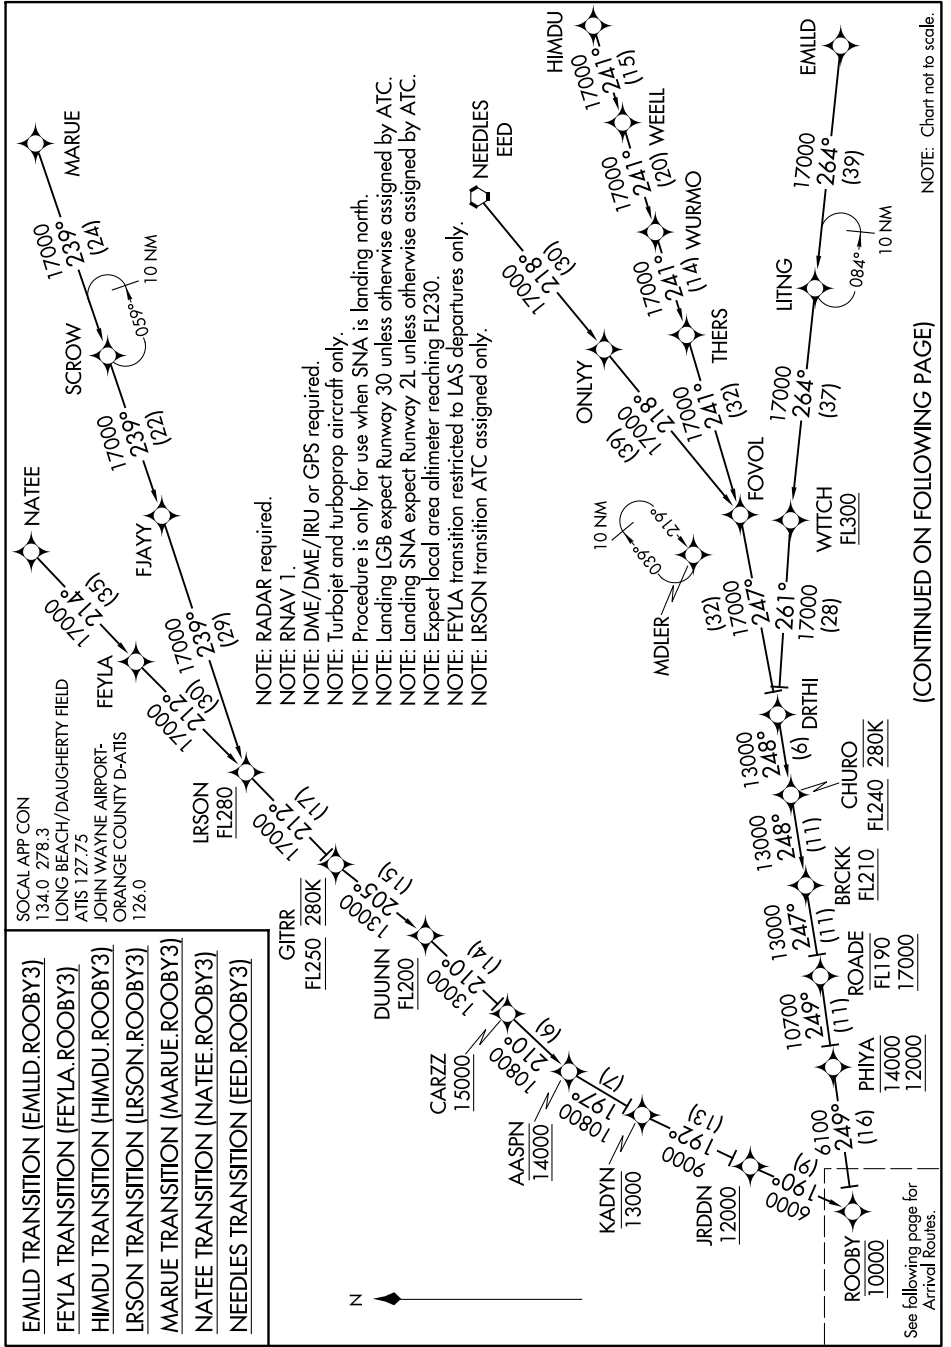

ROOBY THREE ARRIVAL (RNAV) Transition Routes

SW-3, 29 MAR 2018 to 26 APR 2018

(CONTINUED ON FOLLOWING PAGE)

SW-3, 29 MAR 2018 to 26 APR 2018