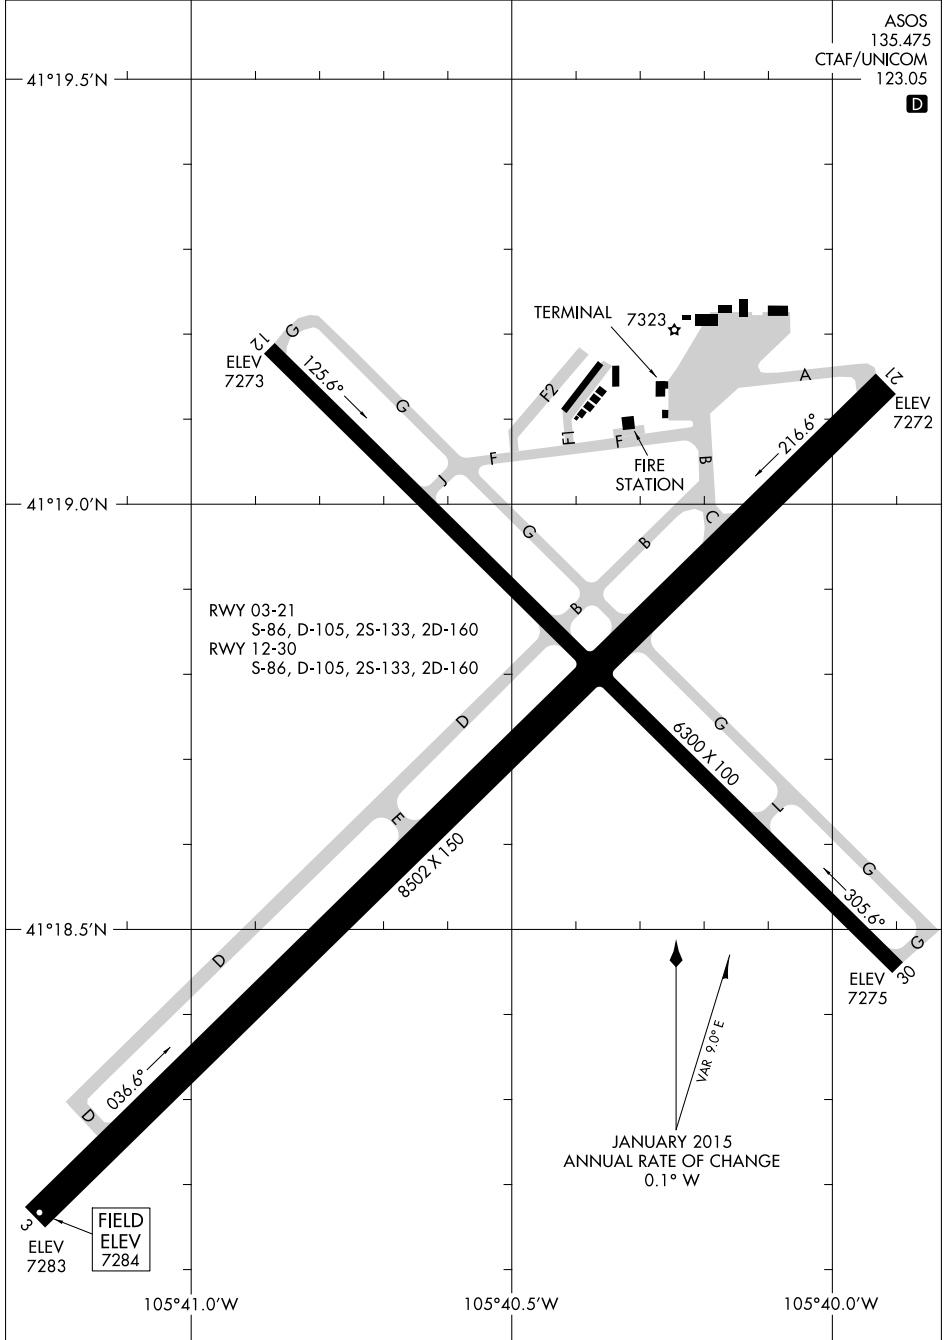

15064

# AIRPORT DIAGRAM

AL-225 (FAA)

LARAMIE RGNL (LAR)  
LARAMIE, WYOMING

ASOS  
135.475  
CTAF/UNICOM  
123.05

**D**

NW-1, 29 MAR 2018 to 26 APR 2018

NW-1, 29 MAR 2018 to 26 APR 2018

# AIRPORT DIAGRAM

15064

LARAMIE, WYOMING  
LARAMIE RGNL (LAR)