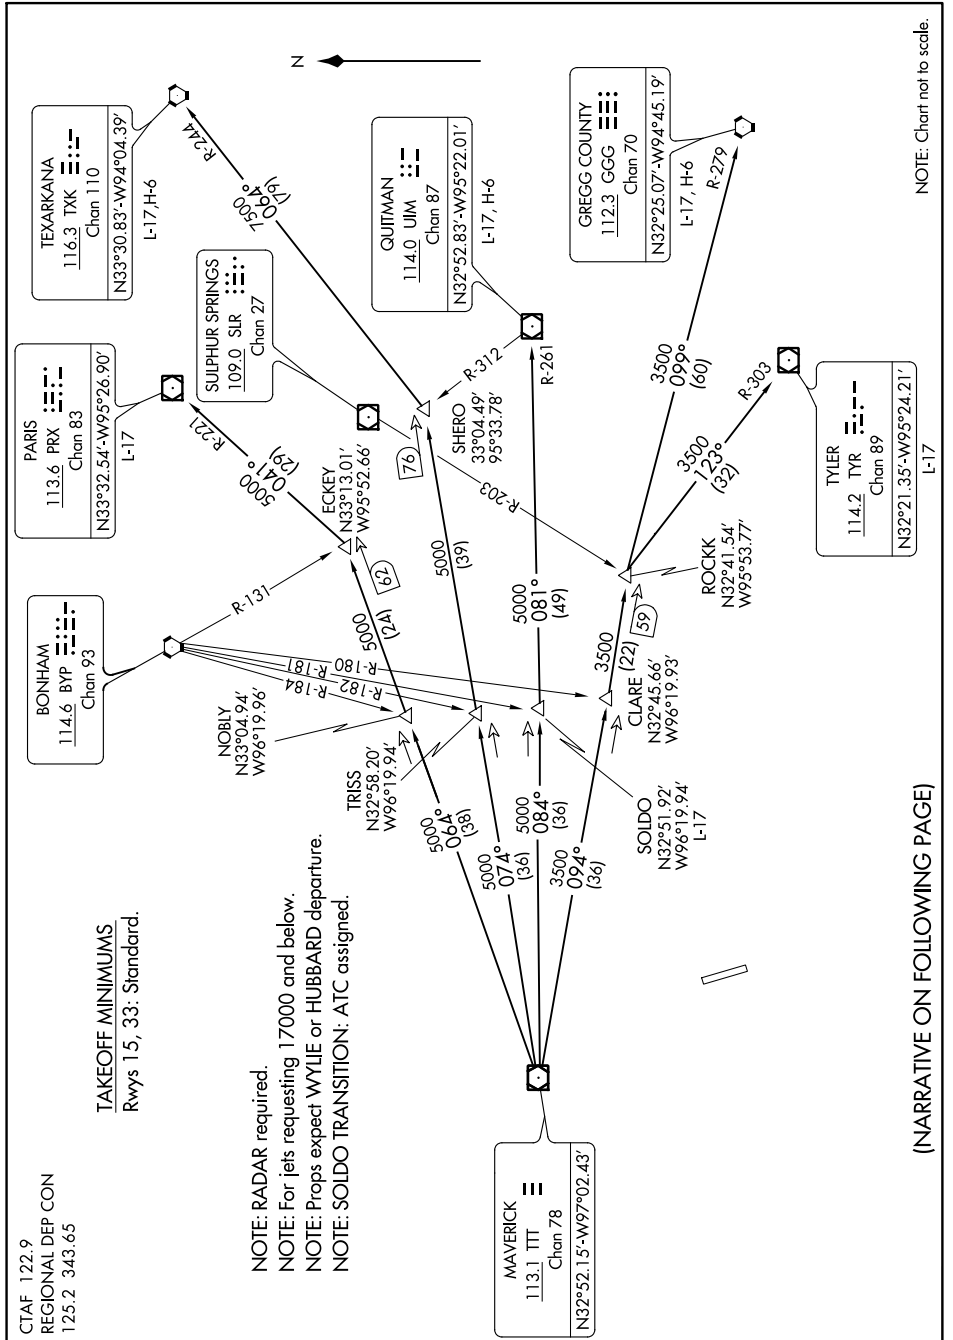

SC-2. 01 MAR 2018 to 29 MAR 2018

CTAF 122.9
REGIONAL DEP CON
125.2 343.65

TAKEOFF MINIMUMS
Rwys 15, 33: Standard.

NOTE: RADAR required.
NOTE: For jets requesting 17000 and below.
NOTE: Props expect WYLIE or HUBBARD departure.
NOTE: SOLDIDO TRANSITION: ATC assigned.

NOTE: Chart not to scale.

(NARRATIVE ON FOLLOWING PAGE)

SC-2. 01 MAR 2018 to 29 MAR 2018