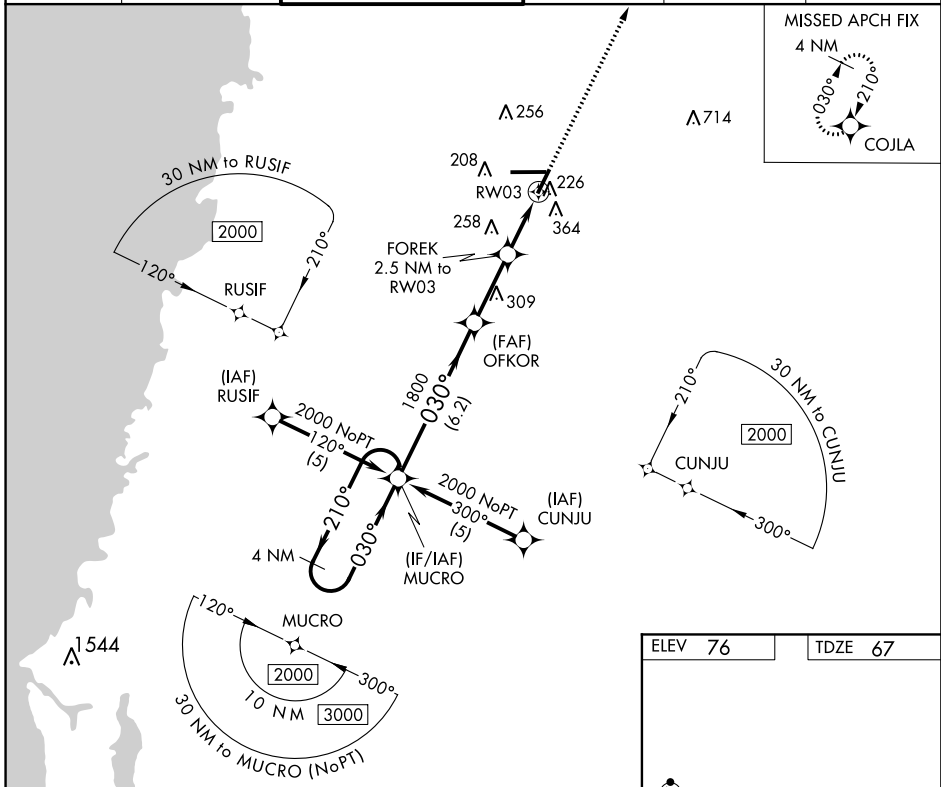

APP CRS	Rwy Idg	5014
030°	TDZE	67
	Apt Elev	76

RNAV (GPS) RWY 3

BROOKSVILLE-TAMPA BAY RGNL (BKV)

<p>⚠ DME/DME RNP-0.3 NA. When local altimeter setting not received, use Tampa Intl altimeter setting and increase all MDA 80 feet and increase LNAV Cat D visibility ¼ mile.</p>				<p>MISSED APPROACH: Climb to 2000 direct COJLA and hold.</p>	
ASOS	TAMPA APP CON	BROOKSVILLE TOWER ★	GND CON	CINC DEL	UNICOM
134.725	125.3 316.05	118.55 (CTAF) 0	121.4	119.125	123.0

CATEGORY	A	B	C	D
LNAV MDA	480-1	413 (500-1)	480-1¼	413 (500-1¼)
CIRCLING	680-1	604 (700-1)	680-1¾	680-2
			604 (700-1¾)	604 (700-2)

SE-3, 01 MAR 2018 to 29 MAR 2018

SE-3, 01 MAR 2018 to 29 MAR 2018