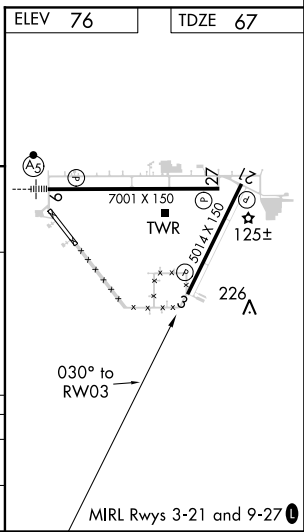

APP CRS	Rwy Idg	5014
030°	TDZE	67
	Apt Elev	76

RNAV (GPS) RWY 3

BROOKSVILLE-TAMPA BAY RGNL (BKV)

<p>⚠ DME/DME RNP-0.3 NA. When local altimeter setting not received, use Tampa Intl altimeter setting and increase all MDA 80 feet and increase LNAV Cat D visibility ¼ mile.</p>				<p>MISSED APPROACH: Climb to 2000 direct COJLA and hold.</p>	
ASOS	TAMPA APP CON	BROOKSVILLE TOWER ★	GND CON	CINC DEL	UNICOM
134.725	125.3 316.05	118.55 (CTAF) 0	121.4	119.125	123.0

CATEGORY	A	B	C	D
LNAV MDA	480-1	413 (500-1)	480-1¼	413 (500-1¼)
CIRCLING	680-1	604 (700-1)	680-1¾	680-2
			604 (700-1¾)	604 (700-2)

SE-3, 01 MAR 2018 to 29 MAR 2018

SE-3, 01 MAR 2018 to 29 MAR 2018