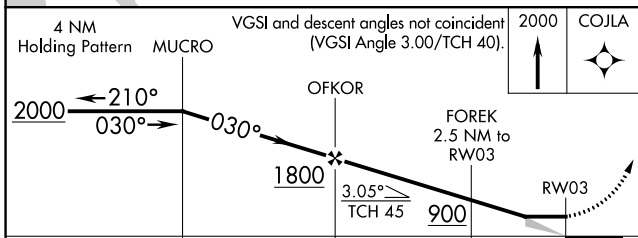

APP CRS	Rwy Idg	5014
030°	TDZE	67
	Apt Elev	76

RNAV (GPS) RWY 3

BROOKSVILLE-TAMPA BAY RGNL (BKV)

<p>⚠ DME/DME RNP-0.3 NA. When local altimeter setting not received, use Tampa Intl altimeter setting and increase all MDA 80 feet and increase LNAV Cat D visibility ¼ mile.</p>				<p>MISSED APPROACH: Climb to 2000 direct COJLA and hold.</p>	
ASOS	TAMPA APP CON	BROOKSVILLE TOWER ★	GND CON	CINC DEL	UNICOM
134.725	125.3 316.05	118.55 (CTAF) 0	121.4	119.125	123.0

CATEGORY	A	B	C	D
LNAV MDA	480-1	413 (500-1)	480-1¼	413 (500-1¼)
CIRCLING	680-1	604 (700-1)	680-1¾	680-2
			604 (700-1¾)	604 (700-2)

SE-3, 01 MAR 2018 to 29 MAR 2018

SE-3, 01 MAR 2018 to 29 MAR 2018