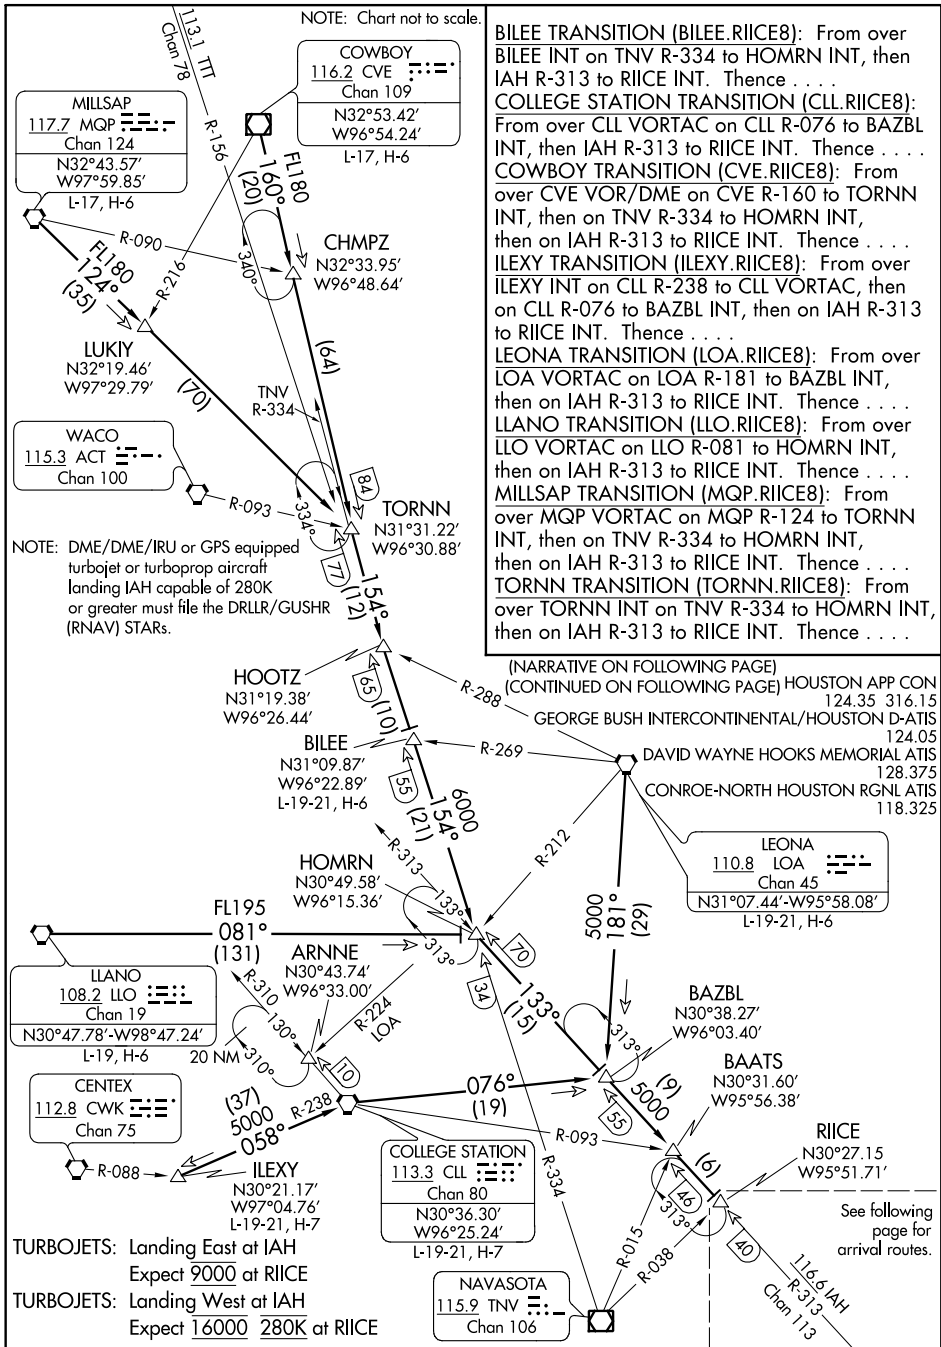

RIICE EIGHT ARRIVAL

Transition Routes

HOUSTON, TEXAS

SC-5, 01 MAR 2018 to 29 MAR 2018

SC-5, 01 MAR 2018 to 29 MAR 2018

RIICE EIGHT ARRIVAL

Transition Routes

HOUSTON, TEXAS