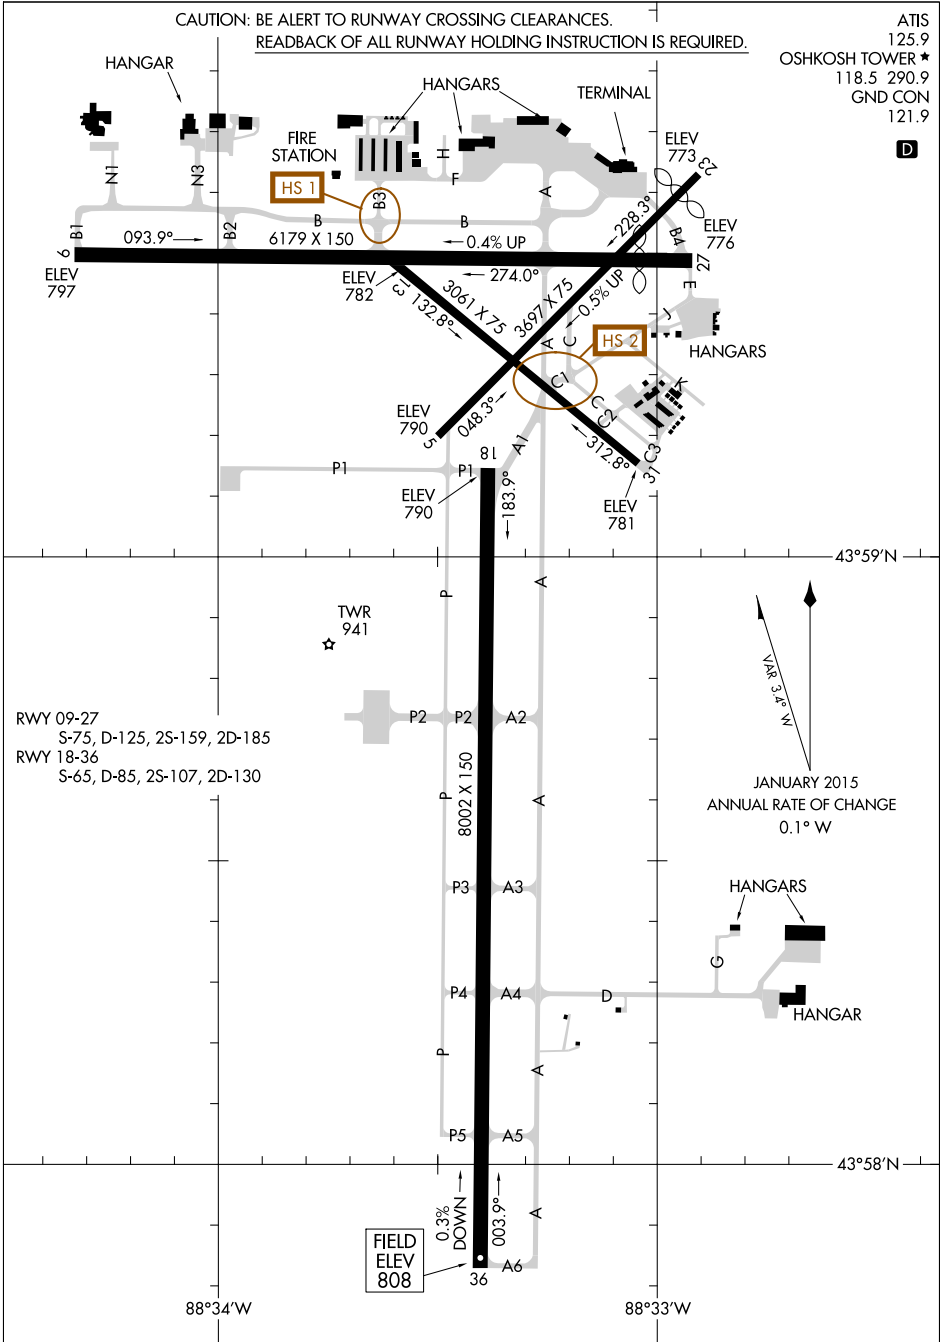

# AIRPORT DIAGRAM

WITTMAN RGNL (OSH)  
OSHKOSH, WISCONSIN

AL-730 (FAA)

CAUTION: BE ALERT TO RUNWAY CROSSING CLEARANCES.  
READBACK OF ALL RUNWAY HOLDING INSTRUCTION IS REQUIRED.

ATIS 125.9  
OSHKOSH TOWER ★ 118.5 290.9  
GND CON 121.9

D

EC-3, 01 MAR 2018 to 29 MAR 2018

EC-3, 01 MAR 2018 to 29 MAR 2018