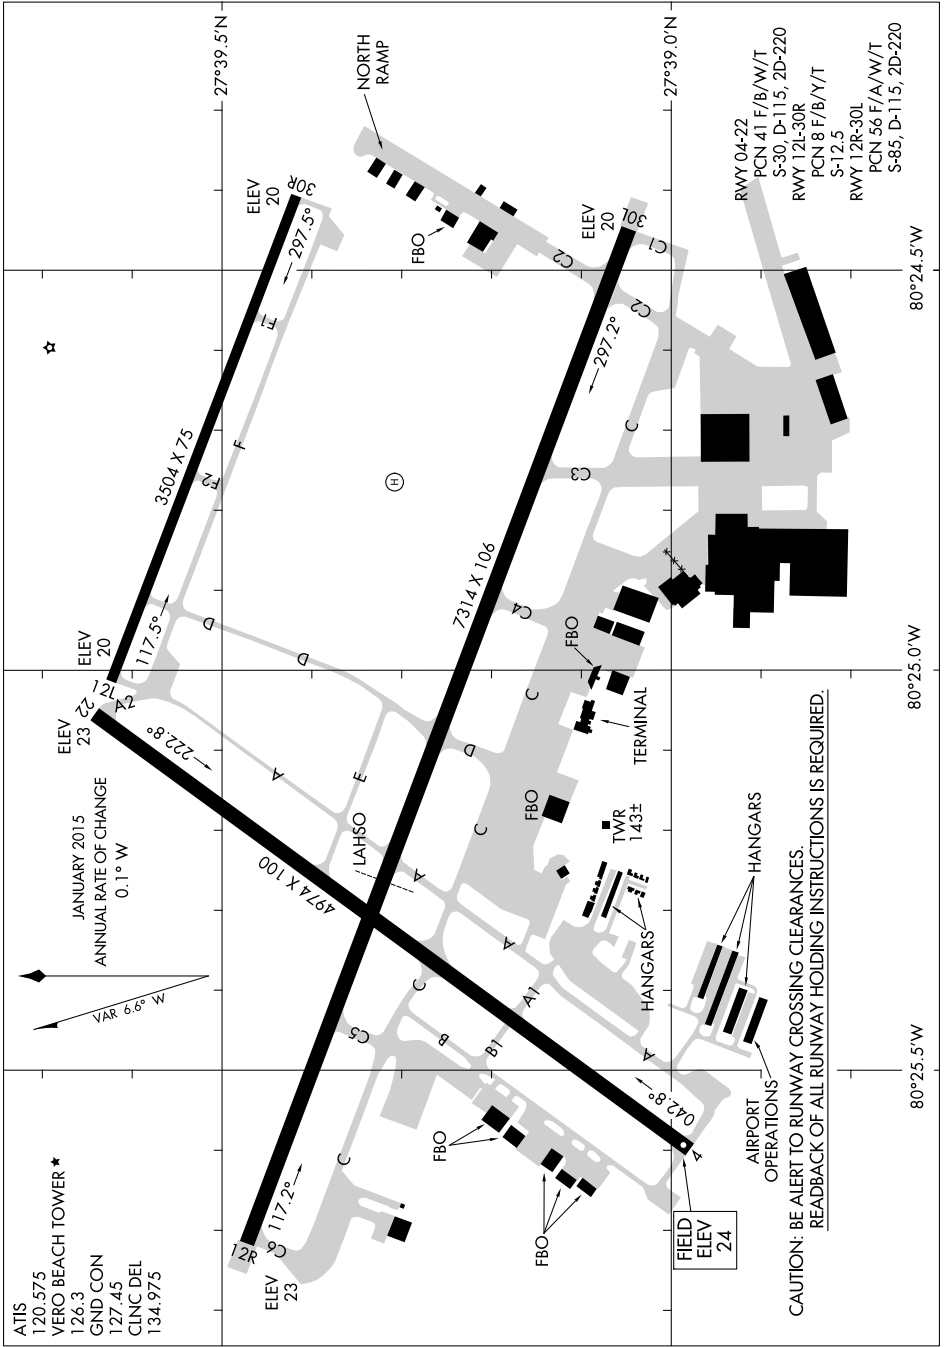

AIRPORT DIAGRAM

AL-437 (FAA)

VERO BEACH RGNL (VRB)

VERO BEACH, FLORIDA

SE-3, 01 MAR 2018 to 29 MAR 2018

SE-3, 01 MAR 2018 to 29 MAR 2018

AIRPORT DIAGRAM

VERO BEACH, FLORIDA

VERO BEACH RGNL (VRB)

CAUTION: BE ALERT TO RUNWAY CROSSING CLEARANCES.
READBACK OF ALL RUNWAY HOLDING INSTRUCTIONS IS REQUIRED.