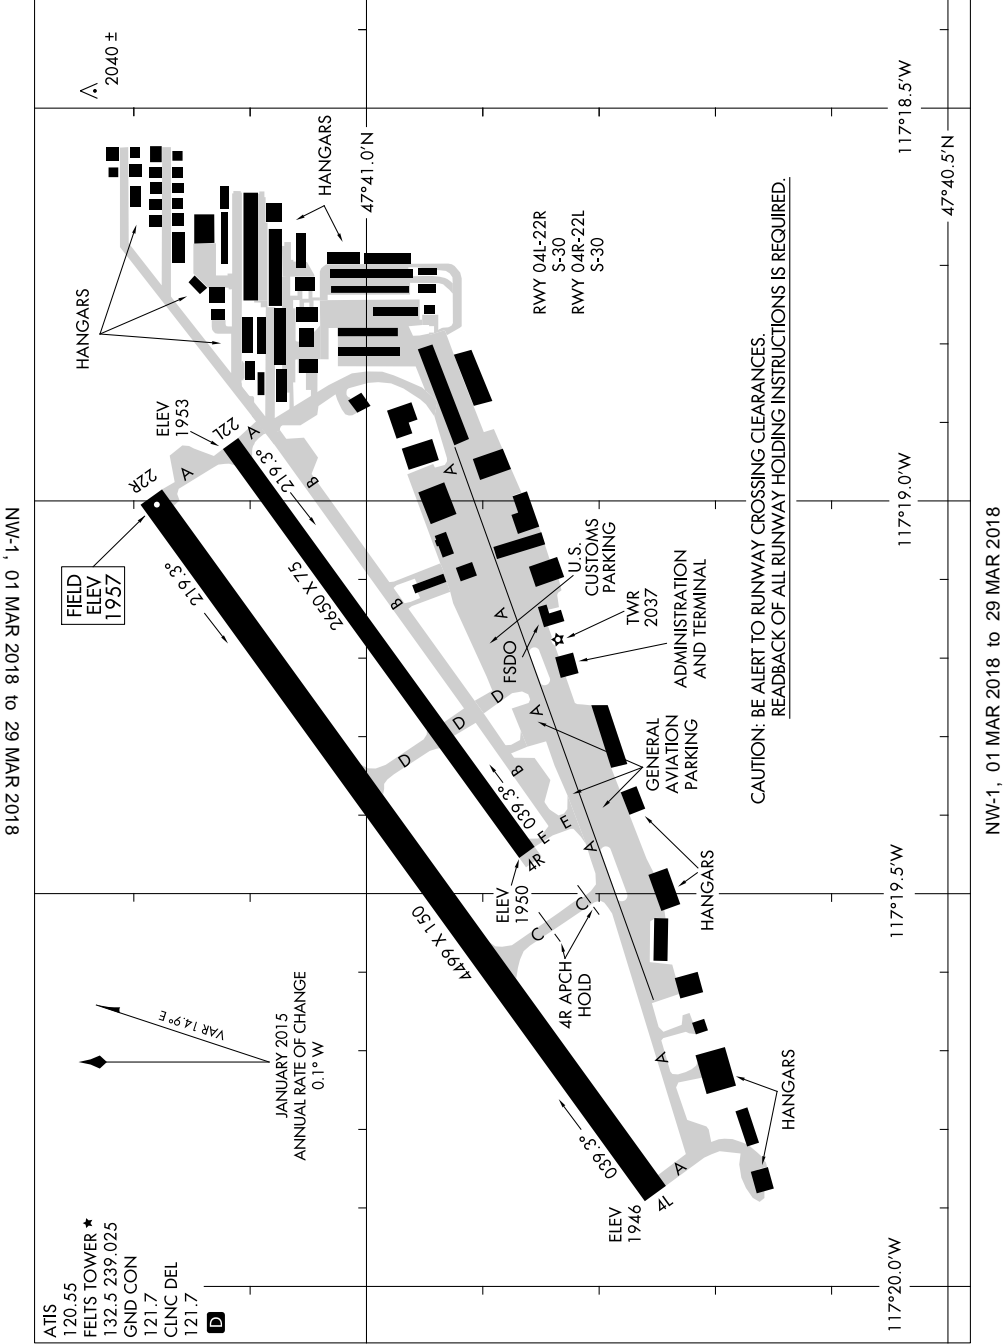

# AIRPORT DIAGRAM

AL-402 (FAA)

FELTS FIELD (S'F'F)  
SPOKANE, WASHINGTON

NW-1, 01 MAR 2018 to 29 MAR 2018

NW-1, 01 MAR 2018 to 29 MAR 2018

CAUTION: BE ALERT TO RUNWAY CROSSING CLEARANCES.  
READBACK OF ALL RUNWAY HOLDING INSTRUCTIONS IS REQUIRED.

ATIS 120.55  
 FELTS TOWER ★ 132.5 239.025  
 GND CON 121.7  
 CLNC DEL 121.7  
 D

# AIRPORT DIAGRAM

SPOKANE, WASHINGTON  
FELTS FIELD (S'F'F)