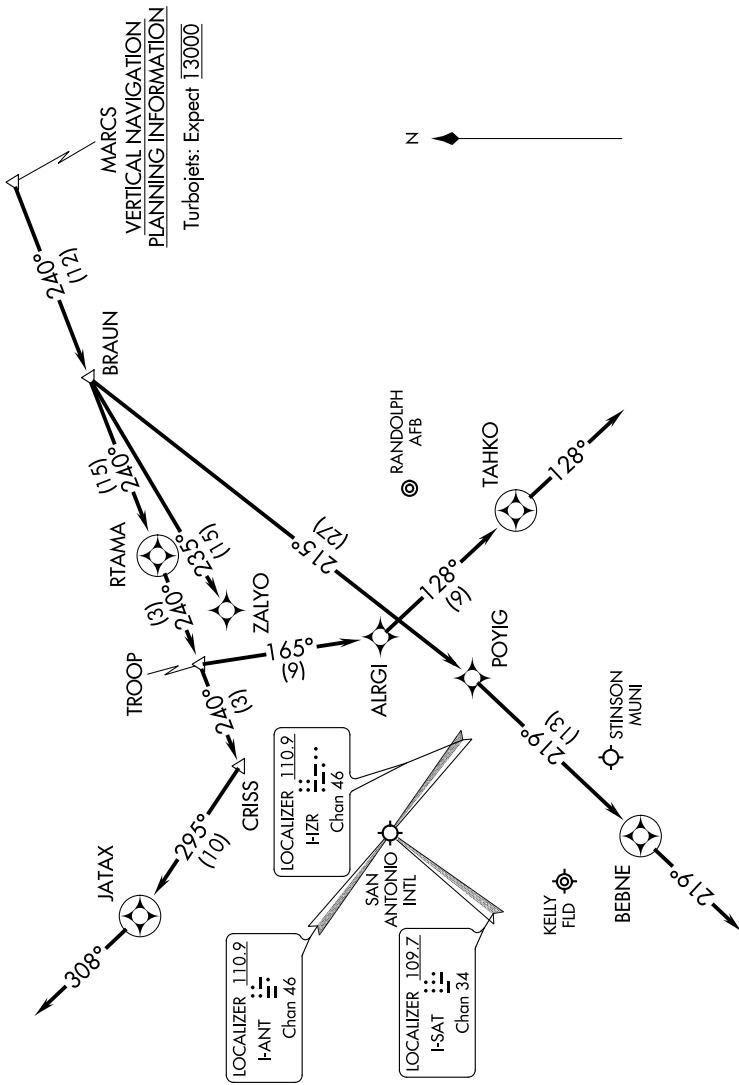

BRAUN TWO ARRIVAL (RNAV) Arrival Routes

SAN ANTONIO, TEXAS

SC-3, 01 MAR 2018 to 29 MAR 2018

NOTE: RADAR Required.

NOTE: RNAV 1.

NOTE: DME/DME/IRU or GPS required.

NOTE: WAILN Transition for Houston Terminal Area Departures only.

SAN ANTONIO APP CON
 127.1 269.1
 124.45 335.625
 KELLY FLD ATIS
 120.45 273.5
 RANDOLPH AFB ATIS ★
 290.525
 SAN ANTONIO INTL D-ATIS
 118.9
 STINSON MUNI ATIS
 128.8

NOTE: Chart not to scale

(NARRATIVE ON FOLLOWING PAGE)

SC-3, 01 MAR 2018 to 29 MAR 2018