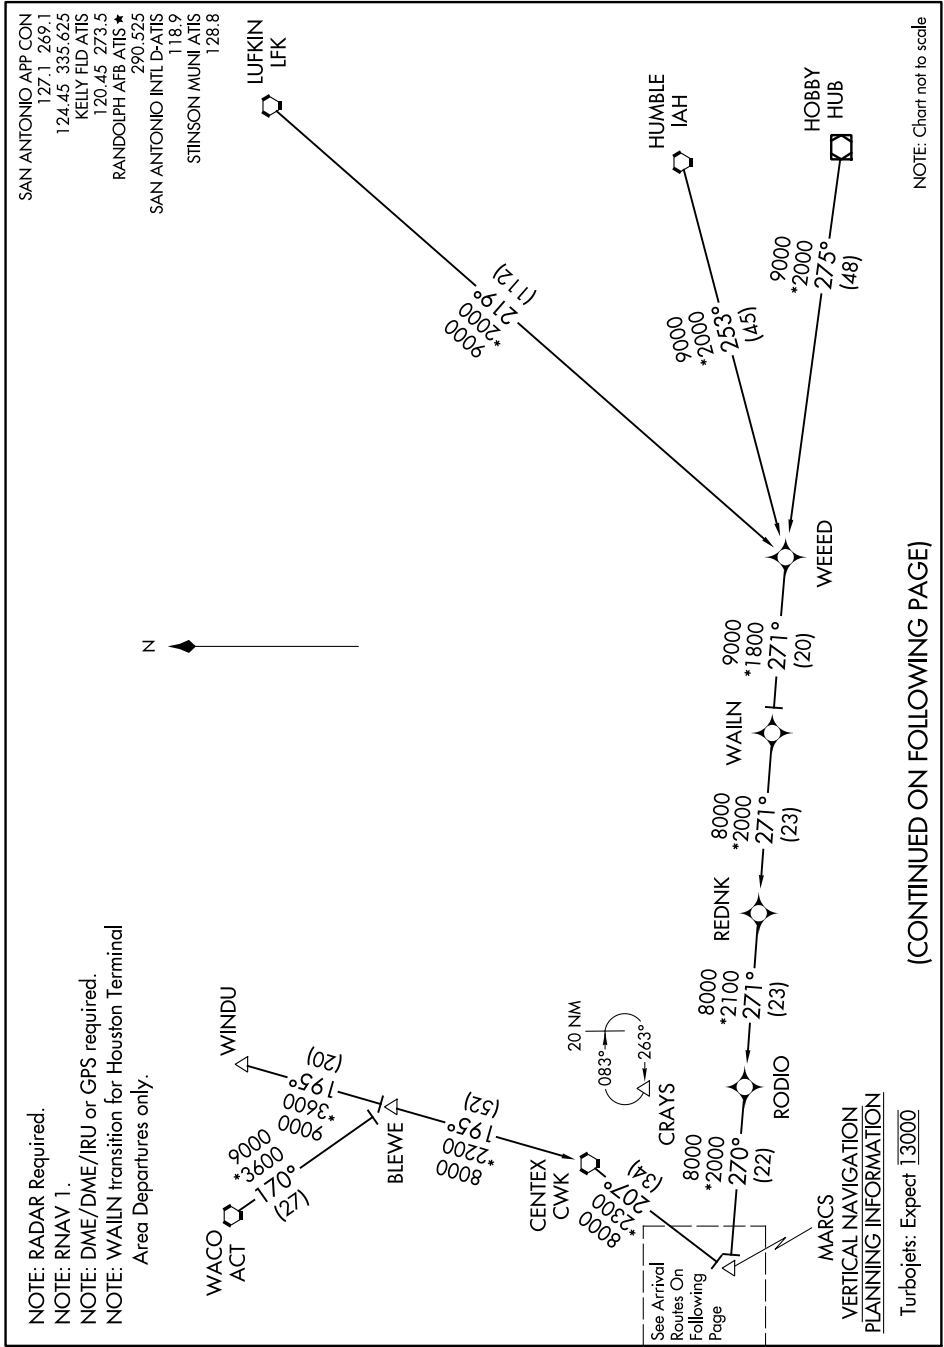

BRAUN TWO ARRIVAL (RNAV) Transition Routes

SAN ANTONIO, TEXAS

SC-3, 01 MAR 2018 to 29 MAR 2018

BRAUN TWO ARRIVAL (RNAV) Transition Routes

SAN ANTONIO, TEXAS

(CONTINUED ON FOLLOWING PAGE)

SC-3, 01 MAR 2018 to 29 MAR 2018