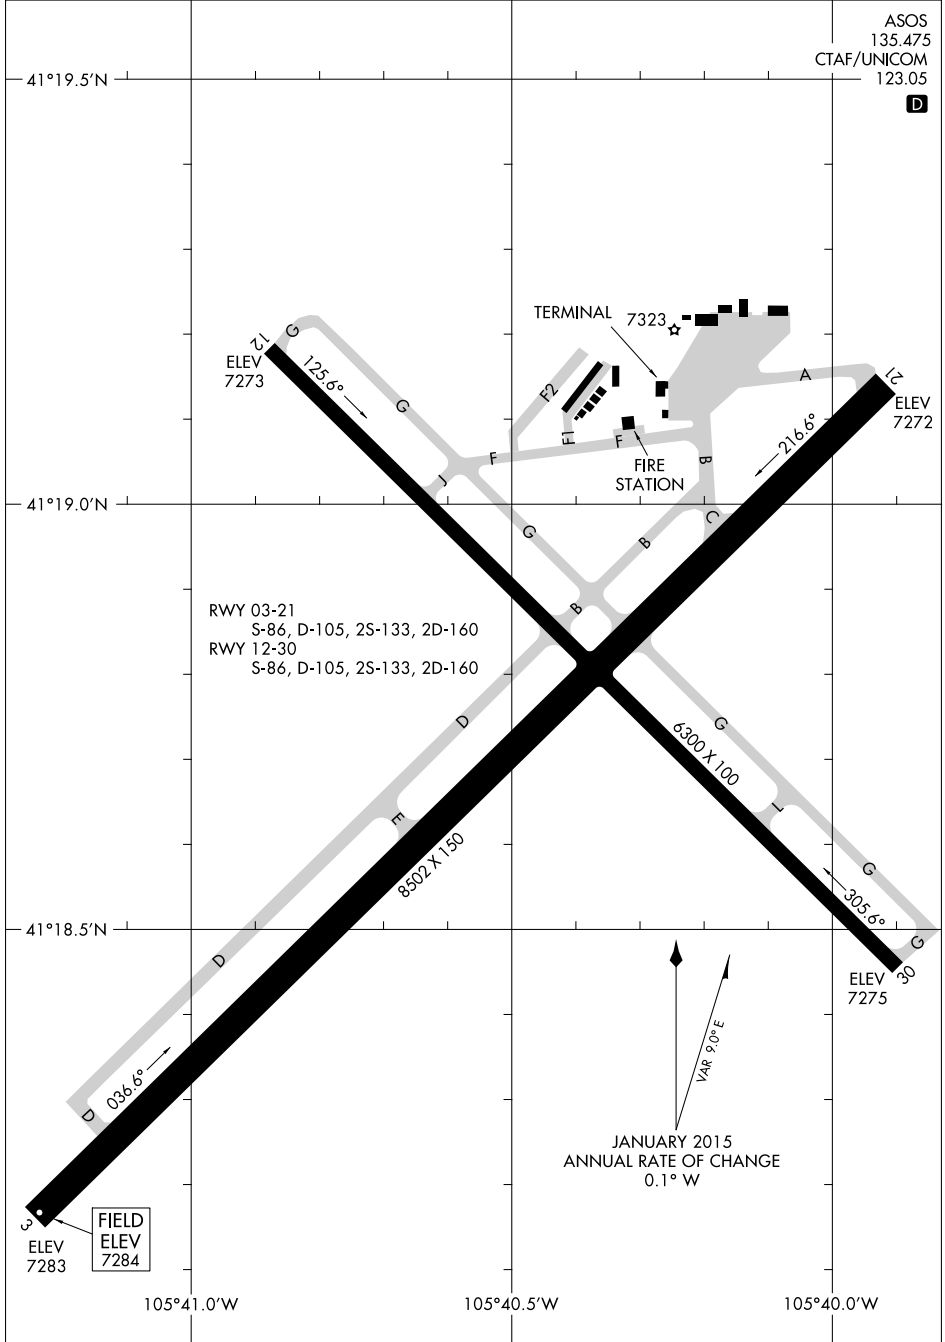

15064

AIRPORT DIAGRAM

AL-225 (FAA)

LARAMIE RGNL (LAR)
LARAMIE, WYOMING

ASOS
135.475
CTAF/UNICOM
123.05

D

NW-1, 01 MAR 2018 to 29 MAR 2018

NW-1, 01 MAR 2018 to 29 MAR 2018

AIRPORT DIAGRAM

15064

LARAMIE, WYOMING
LARAMIE RGNL (LAR)