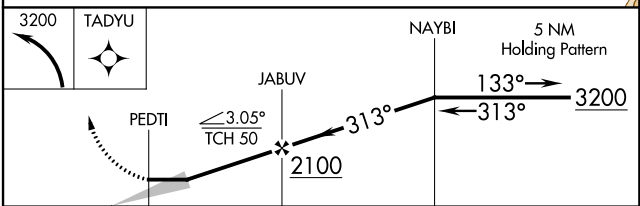

CATEGORY	A	B	C	D
LNAV MDA	1220-1¼ 1007 (1100-1¼)	1220-1½ 1007 (1100-1½)	1220-3 1007 (1100-3)	NA
CIRCLING	1220-1¼ 1005 (1100-1¼)	1220-1½ 1005 (1100-1½)	1220-3 1005 (1100-3)	NA

AK, 01 FEB 2018 to 29 MAR 2018

AK, 01 FEB 2018 to 29 MAR 2018