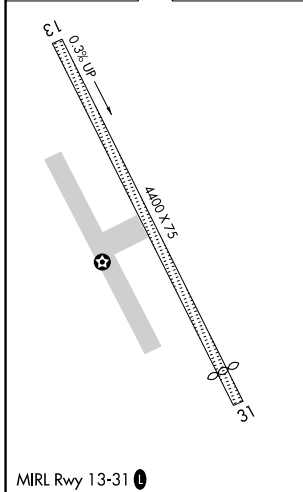

RNAV (GPS) RWY 31

WILLOW (UUO)(PAUO)

APP CRS 313°	Rwy ldg 4000
	TDZE 213
	Apt Elev 215

▼ Use Wasilla altimeter setting.
▲ NA Procedure NA at night.
 DME/DME RNP-0.3 NA.

MISSED APPROACH: Climbing left turn to 3200 direct TADYU and hold.

WASILLA AWOS-3 135.25	ANCHORAGE CENTER 133.7 279.6	CTAF 122.8
---------------------------------	--	----------------------

ELEV 215	TDZE 213
----------	----------

CATEGORY	A	B	C	D
LNAV MDA	1220-1¼ 1007 (1100-1¼)	1220-1½ 1007 (1100-1½)	1220-3 1007 (1100-3)	NA
CIRCLING	1220-1¼ 1005 (1100-1¼)	1220-1½ 1005 (1100-1½)	1220-3 1005 (1100-3)	NA