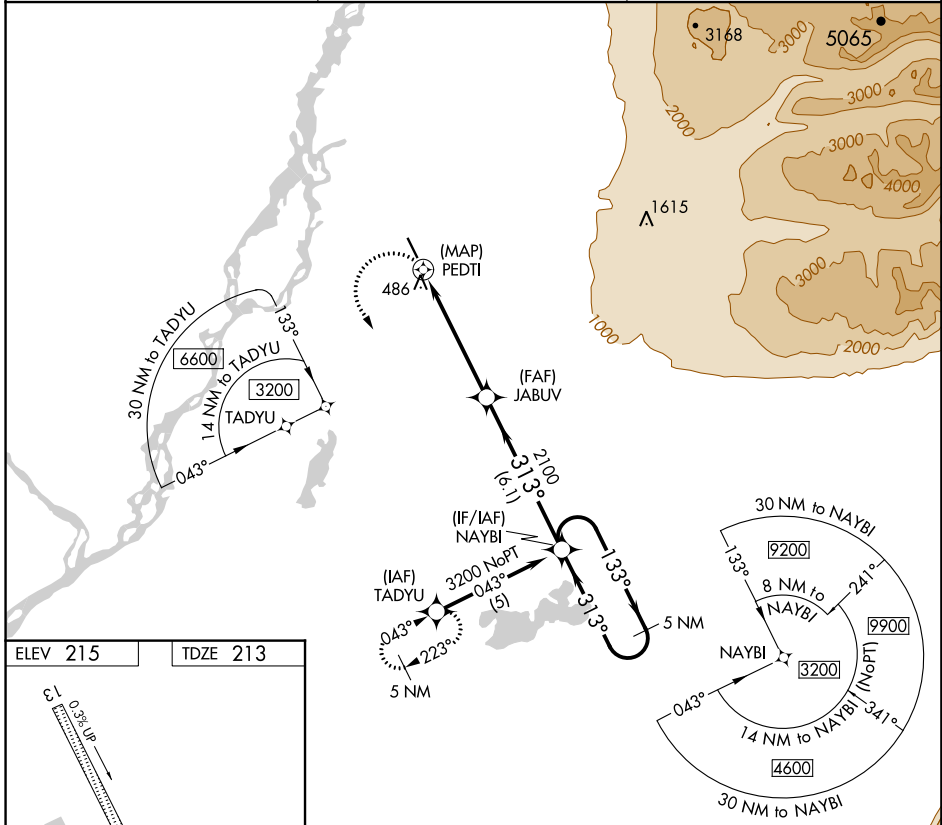

RNAV (GPS) RWY 31

WILLOW (UUO)(PAUO)

APP CRS 313°	Rwy ldg 4000
	TDZE 213
	Apt Elev 215

▼ Use Wasilla altimeter setting.
▲ NA Procedure NA at night.
 DME/DME RNP-0.3 NA.

MISSED APPROACH: Climbing left turn to 3200 direct TADYU and hold.

WASILLA AWOS-3 135.25	ANCHORAGE CENTER 133.7 279.6	CTAF 122.8
---------------------------------	--	----------------------

ELEV 215	TDZE 213
----------	----------

CATEGORY	A	B	C	D
LNAV MDA	1220-1¼ 1007 (1100-1¼)	1220-1½ 1007 (1100-1½)	1220-3 1007 (1100-3)	NA
CIRCLING	1220-1¼ 1005 (1100-1¼)	1220-1½ 1005 (1100-1½)	1220-3 1005 (1100-3)	NA

AK, 01 FEB 2018 to 29 MAR 2018

AK, 01 FEB 2018 to 29 MAR 2018