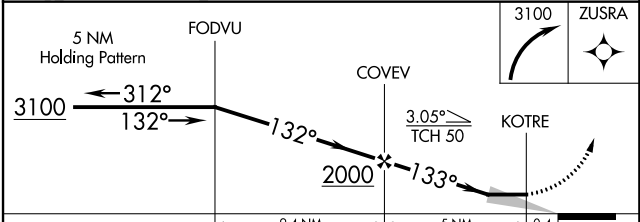

RNAV (GPS) RWY 13

WILLOW (UUO)(PAUO)

APP CRS 133°	Rwy Idg 4400
	TDZE 215
	Apt Elev 215

NA Use Wasilla altimeter setting.
Procedure NA at night.
DME/DME RNP-0.3 NA.

MISSED APPROACH: Climbing right turn to 3100 direct ZUSRA and hold.

WASILLA AWOS-3 135.25	ANCHORAGE CENTER 133.7 279.6	CTAF 122.8
---------------------------------	--	----------------------

CATEGORY	A	B	C	D
LNAV MDA	1220-1¼ 1005 (1100-1¼)	1220-1½ 1005 (1100-1½)	1220-3 1005 (1100-3)	NA
CIRCLING	1220-1¼ 1005 (1100-1¼)	1220-1½ 1005 (1100-1½)	1220-3 1005 (1100-3)	NA