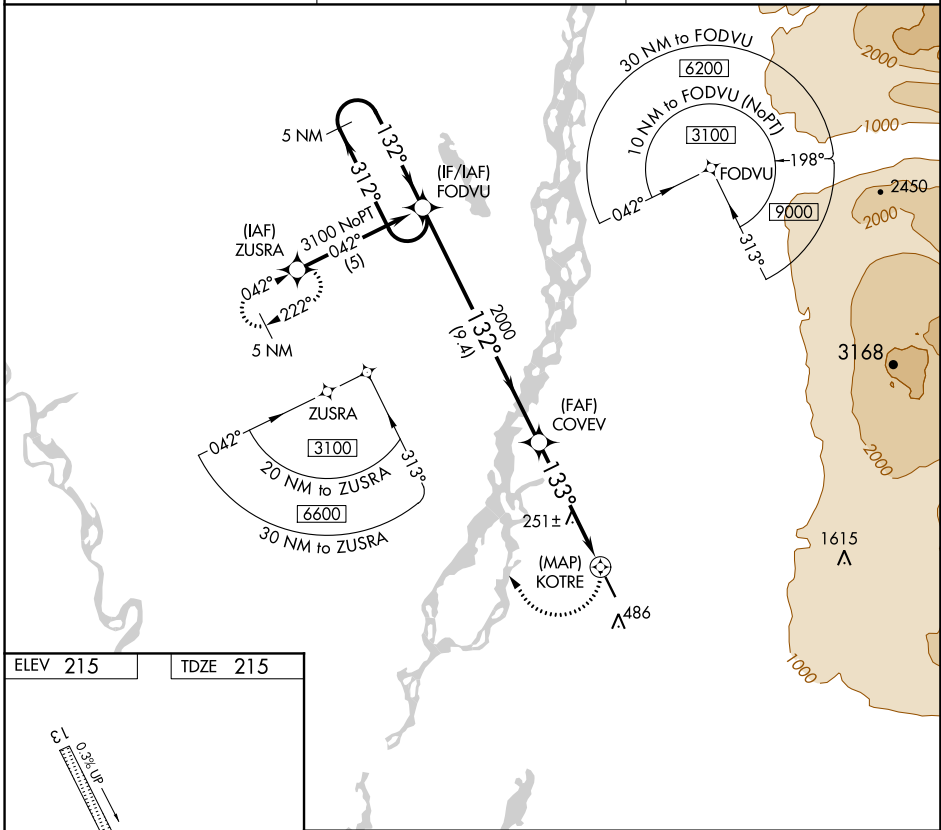

RNAV (GPS) RWY 13

WILLOW (UUO)(PAUO)

APP CRS 133°	Rwy Idg 4400
	TDZE 215
	Apt Elev 215

NA Use Wasilla altimeter setting.
Procedure NA at night.
DME/DME RNP-0.3 NA.

MISSED APPROACH: Climbing right turn to 3100 direct ZUSRA and hold.

WASILLA AWOS-3 135.25	ANCHORAGE CENTER 133.7 279.6	CTAF 122.8
---------------------------------	--	----------------------

CATEGORY	A	B	C	D
LNAV MDA	1220-1¼ 1005 (1100-1¼)	1220-1½ 1005 (1100-1½)	1220-3 1005 (1100-3)	NA
CIRCLING	1220-1¼ 1005 (1100-1¼)	1220-1½ 1005 (1100-1½)	1220-3 1005 (1100-3)	NA

AK, 01 FEB 2018 to 29 MAR 2018

AK, 01 FEB 2018 to 29 MAR 2018