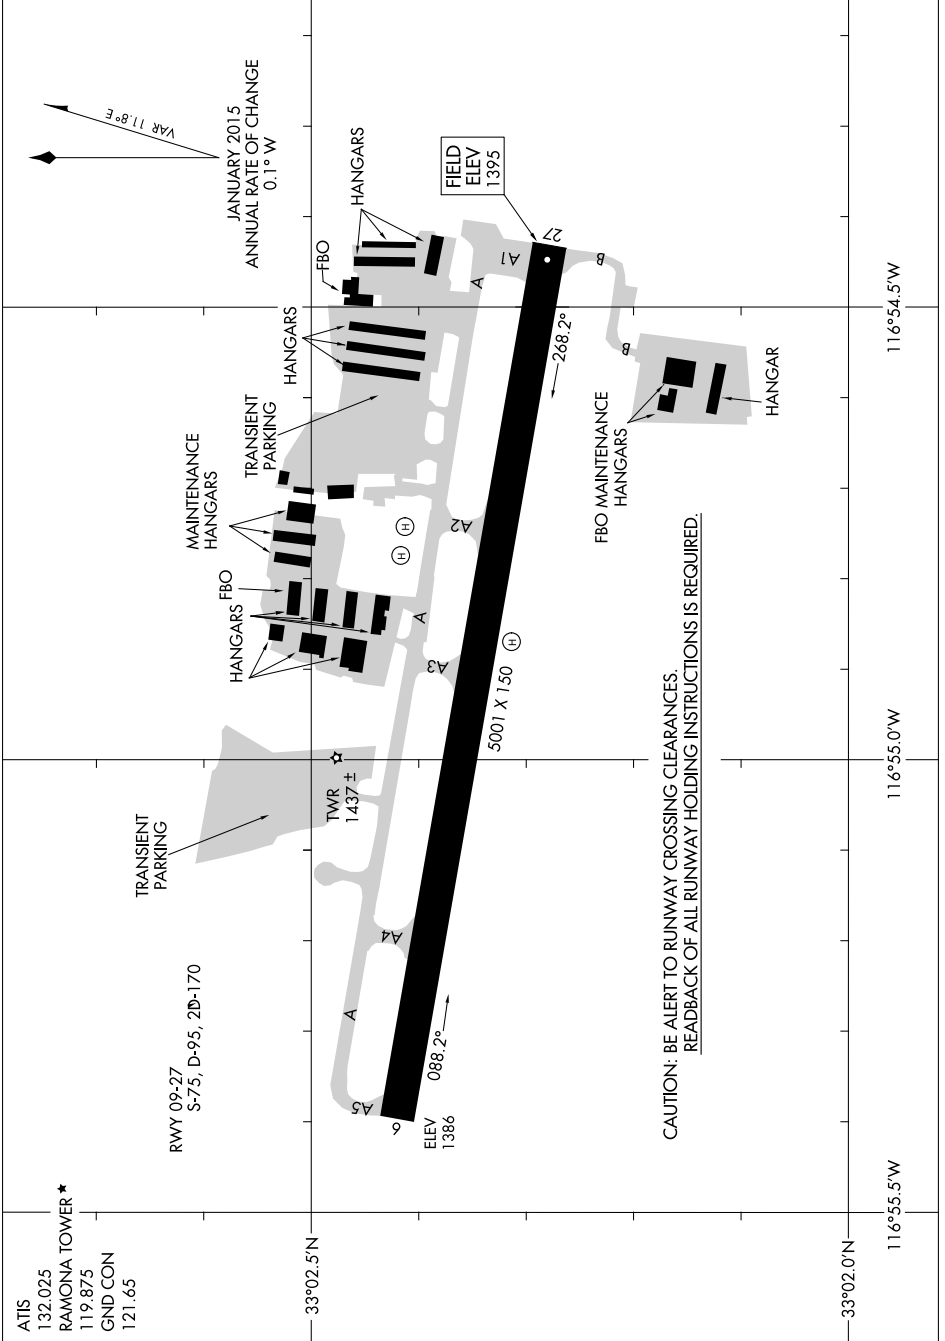

# AIRPORT DIAGRAM

AL-6667 (FAA)

RAMONA (RNM)  
RAMONA, CALIFORNIA

SW-3, 01 FEB 2018 to 01 MAR 2018

CAUTION: BE ALERT TO RUNWAY CROSSING CLEARANCES.  
READBACK OF ALL RUNWAY HOLDING INSTRUCTIONS IS REQUIRED.

# AIRPORT DIAGRAM

RAMONA, CALIFORNIA  
RAMONA (RNM)

SW-3, 01 FEB 2018 to 01 MAR 2018