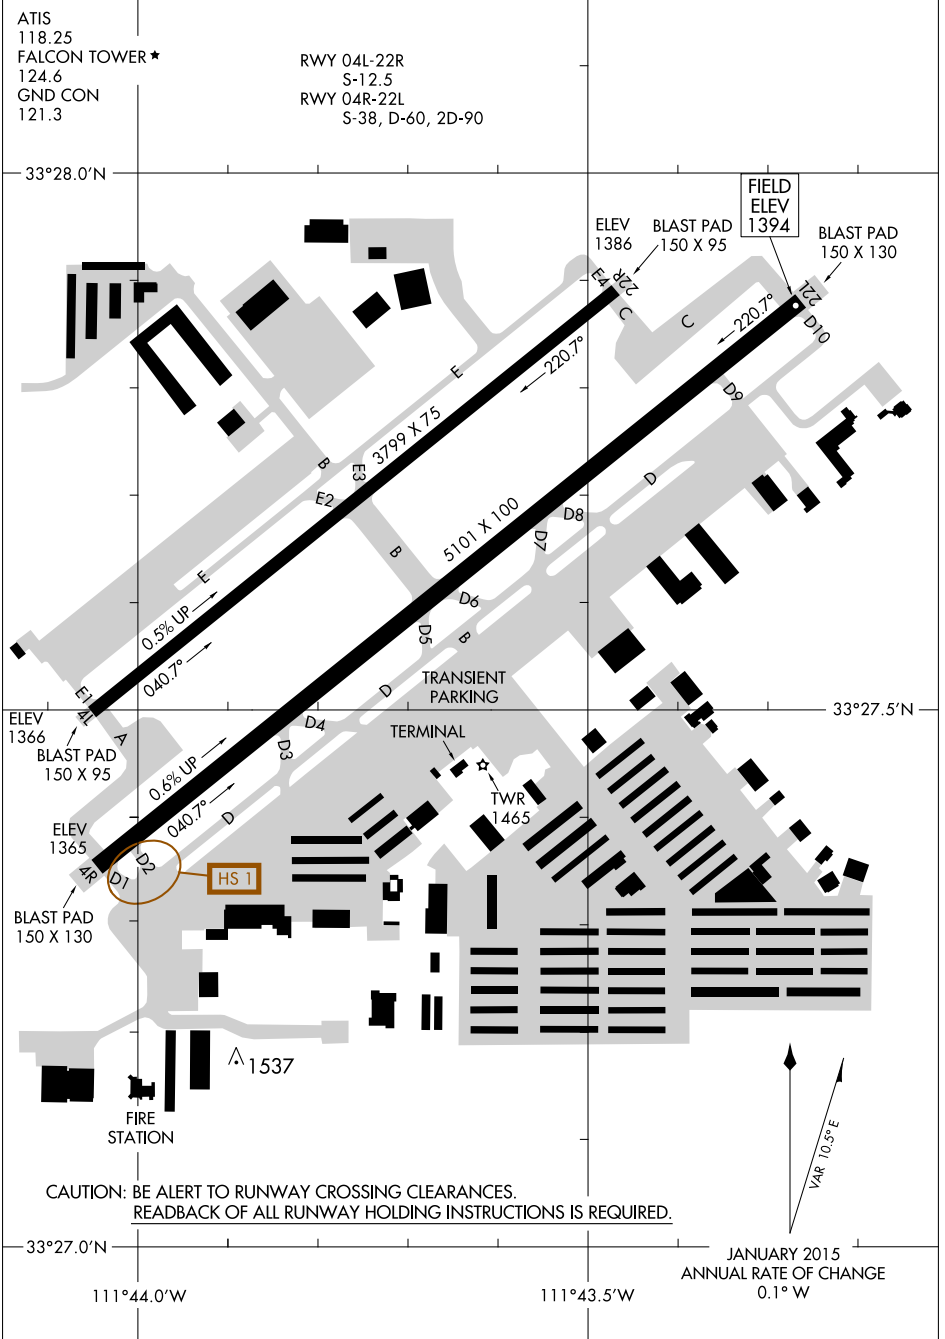

17341

AIRPORT DIAGRAM

AL-6647 (FAA)

FALCON FIELD (F'F'Z)
MESA, ARIZONA

SW-4, 01 FEB 2018 to 01 MAR 2018

SW-4, 01 FEB 2018 to 01 MAR 2018

AIRPORT DIAGRAM

17341

MESA, ARIZONA
FALCON FIELD (F'F'Z)