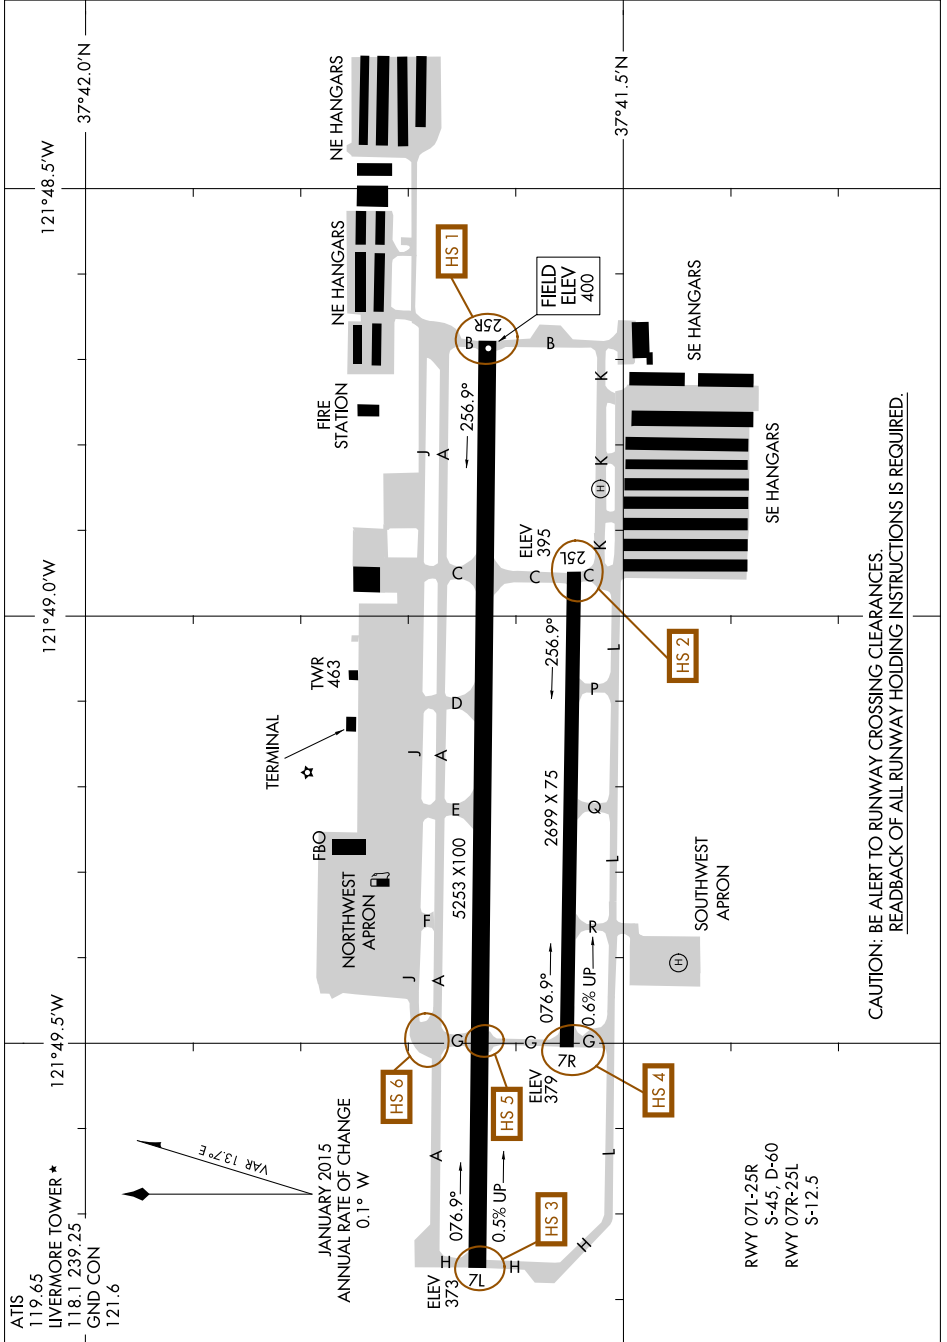

AIRPORT DIAGRAM

AL-6075 (FAA)

LIVERMORE MUNI (LVK)
LIVERMORE, CALIFORNIA

SW-2, 01 FEB 2018 to 01 MAR 2018

CAUTION: BE ALERT TO RUNWAY CROSSING CLEARANCES.
REARBACK OF ALL RUNWAY HOLDING INSTRUCTIONS IS REQUIRED.

SW-2, 01 FEB 2018 to 01 MAR 2018

AIRPORT DIAGRAM

LIVERMORE, CALIFORNIA
LIVERMORE MUNI (LVK)